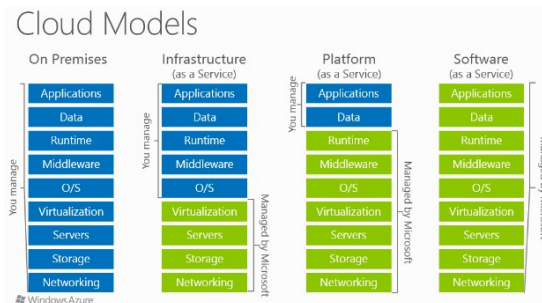

Discover how best to avoid a false start and to mitigate project risk

For more information, contact:

John Francis

Lighthouse Computer Services

jfrancis@lighthousecs.com

Tel: 888.542.8030

<http://www.lighthousecs.com>

Lighthouse certified technical consultants are helping small to large businesses achieve the highest levels of competitive advantage by maximizing their investment in IT resources through a cloud-based infrastructure. You can quickly get your business to where it needs to be when you connect with us. Experts within our specialized Microsoft practice area are available to help understand your cloud initiatives, to review your current IT and application environment, and to help you plan and execute your move to the cloud with confidence.