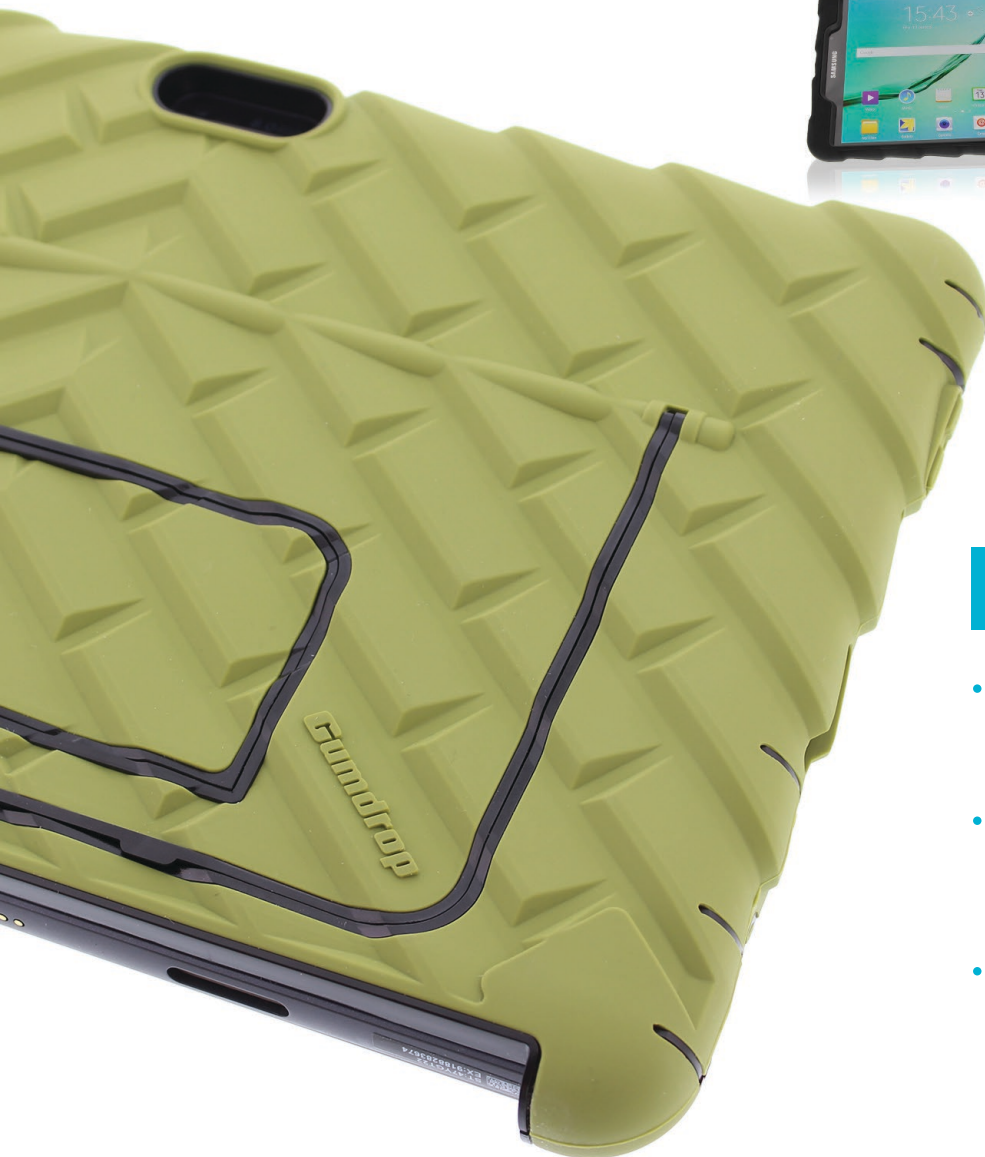

HIDEAWAY SERIES

Convenient
Always-on Coverage

KEY FEATURES

- **TOTAL PROTECTION:** Featuring a built-in screen protector and a polycarbonate snap frame, while still allowing access to all media controls and ports
- **VERSATILITY:** The Hideaway conforms to your needs with a rugged built in stand that adjusts for two main modes: viewing and typing.
- **HEAVY-DUTY MATERIAL:** Impact resistant dual material construction for multiple layers of shock absorption protects all edges from drops and other accidental damage