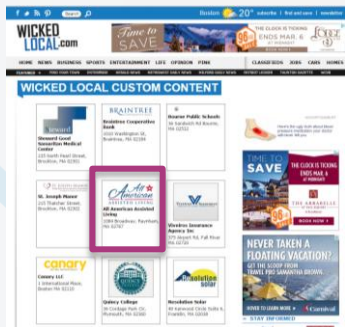

High Visibility. Your Message. You're the Expert.

Premium Placement

- Highly visibility, high traffic on the homepage
- Drives users to your Custom Content story page

Story Page

- Increases exposure with ad units that link to your website
- Links to business profile page

Business Directory

- Business profiles are listed within a directory and include a hyperlink to your business profile
- Provides prominent visibility among top businesses in the area

Business Profile

- Now they know you, make sure you're giving them the information they need to find you
- Business Name & Contact Info
- Products, Services, Photos, maps and more