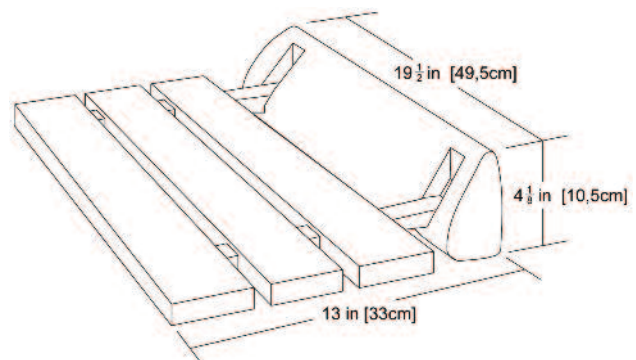

SHOWER SEAT

SPECIFICATION SHEET

MODEL: TEAK SEAT

Features

- 20" x 13" Teak wood seating area.
- Wall mount, fold down shower seat.
- Maximum weight capacity of 300 lbs. when installed in accordance with instructions on a wall strong enough to support 300 lbs.

Installation

- Seat attaches to suitable shower wall with mounting plate and hardware.
- To be used only for sitting, not to be used for other purposes.

Item Number:

Teak Shower Seat with mounting plate and hardware.
9270-029 Teak seat.

Teak Fold Down Seat

Not intended for use as installation instructions.
Refer to specific installation instructions for further detail.

AMEREC STEAM
P.O. Box 2258 | 17683 128th Place NE, #C | Woodinville, WA 98072, USA
Toll-Free 1-800-331-0349
amerec@amerec.com | www.amerec.com