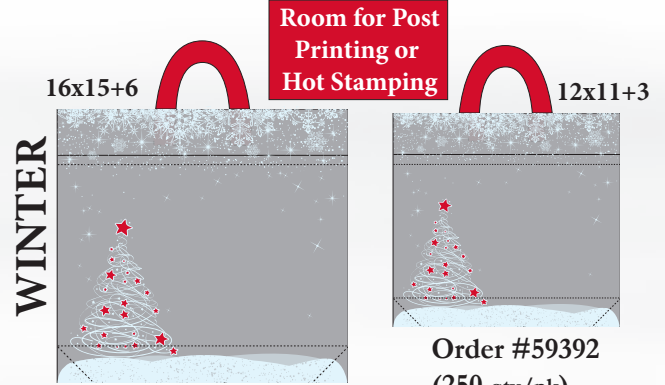

Order #59393 (250 qty/pk)

- Silver Bag (LDPE)
- Fold-over Top/Angle Seals
- Red/White Ink

Order #59392 (250 qty/pk)

- Silver Bag (LDPE)
- Fold-over Top/Angle Seals
- Red/White Ink