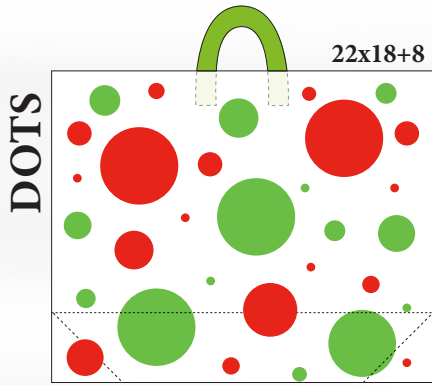

Holiday Stock Bags

Festive • Environmental • Made in USA

- Reusable gauges
- 100% recyclable - recycled material
- Water-based inks
- Convenient case packs
- Economical

Order today through your local distributor!

Orders shipped within 72 hours! Inventory subject to availability - when they're gone, they're gone.

Holiday Prints

Ameritote®: Soft comfortable handles • 2.25 mil gauge meets reusable bag requirements*

Two sided print • HDPE and LDPE Materials • Printed with water based inks • 100% Recyclable • 250/pack

Order #59395 (200 qty/pk)

- White Bag (HDPE)
- Angle Seals
- Green/Red Ink

Order #59394 (250 qty/pk)