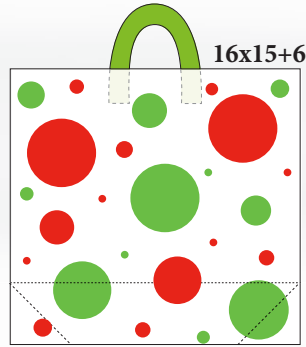

Orders shipped within 72 hours! Inventory subject to availability - when they're gone, they're gone.

Holiday Prints

Ameritote®: Soft comfortable handles • 2.25 mil gauge meets reusable bag requirements*

Two sided print • HDPE and LDPE Materials • Printed with water based inks • 100% Recyclable • 250/pack

Order #59395 (200 qty/pk)

- White Bag (HDPE)
- Angle Seals
- Green/Red Ink

Order #59394 (250 qty/pk)