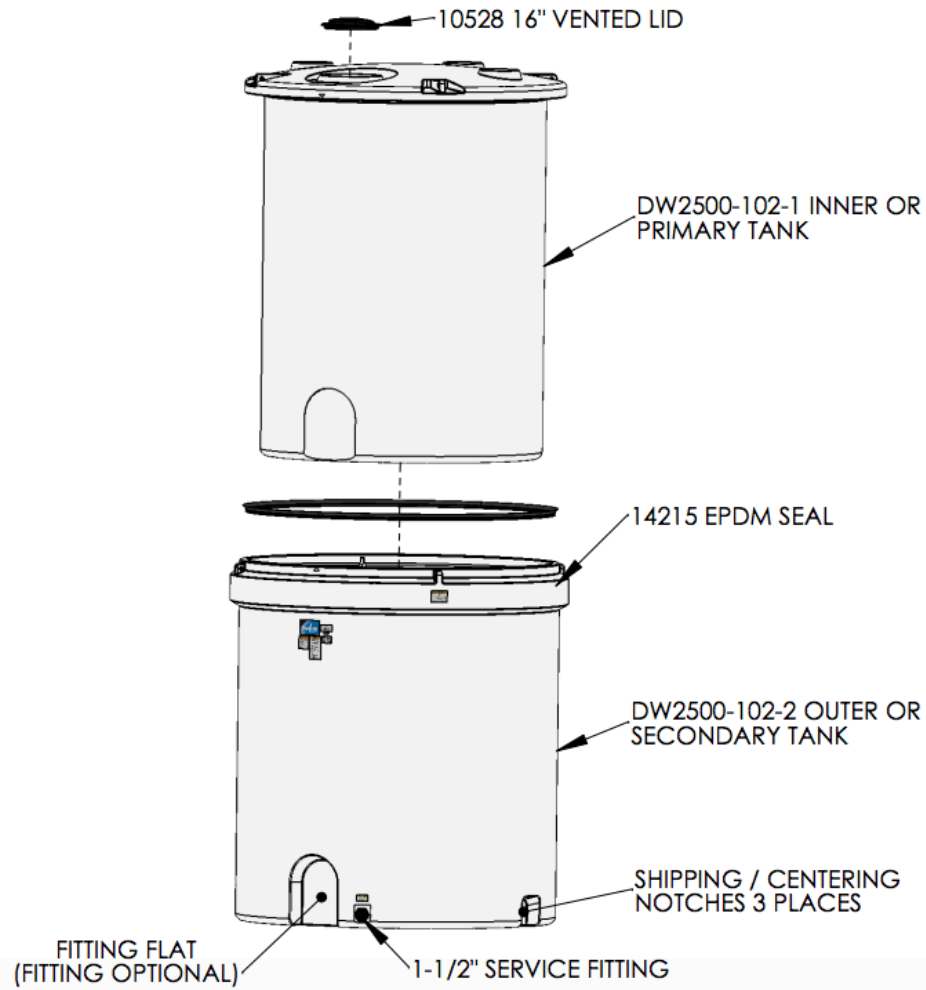

TOWN & COUNTRY PLASTICS

Customized For Precision

**10-B TIMBER LANE
MARLBORO, NJ 07746
732-780-5300
WWW.TANDCPLASTICS.COM**

Model #:

TCTD-2500DW/HDPE

**2500 Gallon Double Wall Tank
Standard Components**