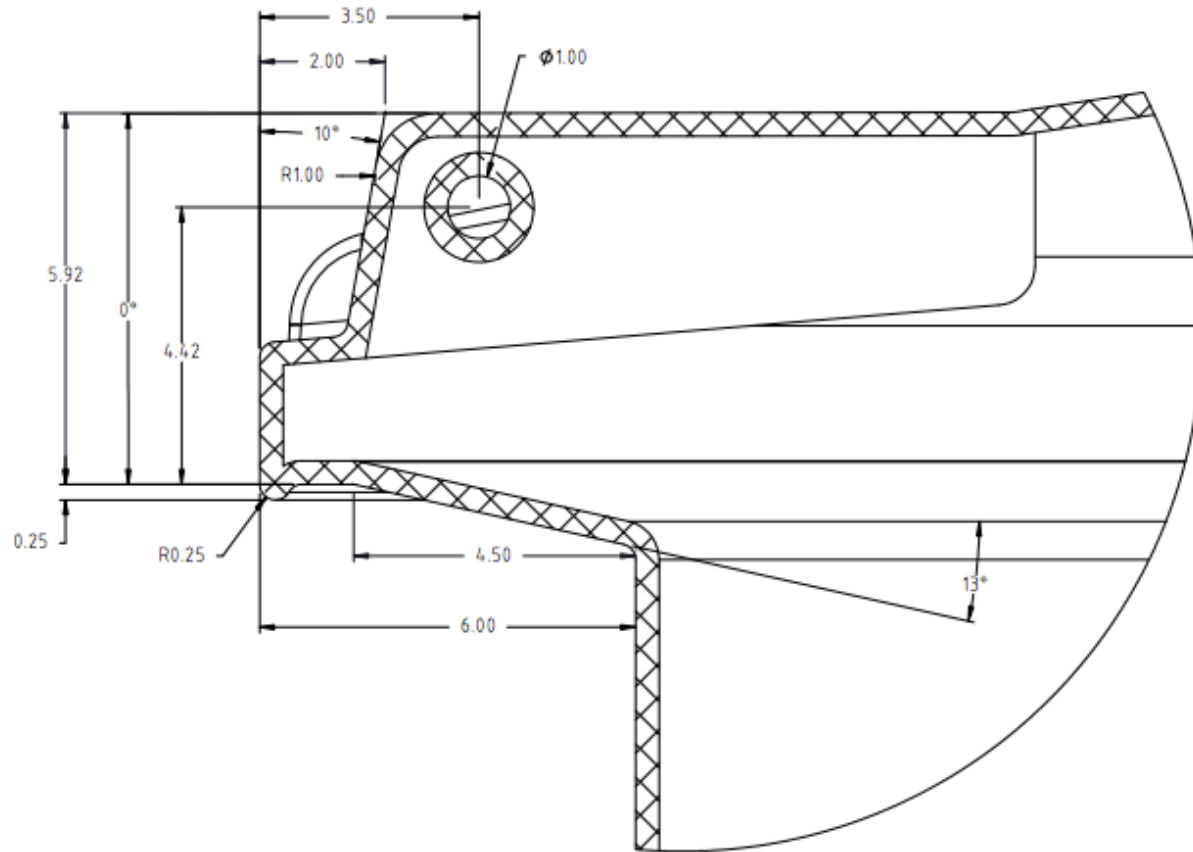

**2500 Gallon Double Wall
 Tank Assembly**

SEE SHEET
2 OF 2 FOR
DETAILS

T&C **TOWN & COUNTRY PLASTICS**
Customized For Precision
10-B TIMBER LANE
MARLBORO, NJ 07746
732-780-5300
WWW.TANDCPLASTICS.COM

Model #:
TCTD-2500DW/HDPE

2500 Gallon Double Wall
Inner Tank – 1 of 2

DETAIL E
SCALE 1:3

SECTION D-D
SCALE 1:60

T&C

TOWN & COUNTRY PLASTICS

Customized For Precision

**10-B TIMBER LANE
MARLBORO, NJ 07746
732-780-5300
WWW.TANDCPLASTICS.COM**

**2500 Gallon Double Wall Tank
 Standard Components**