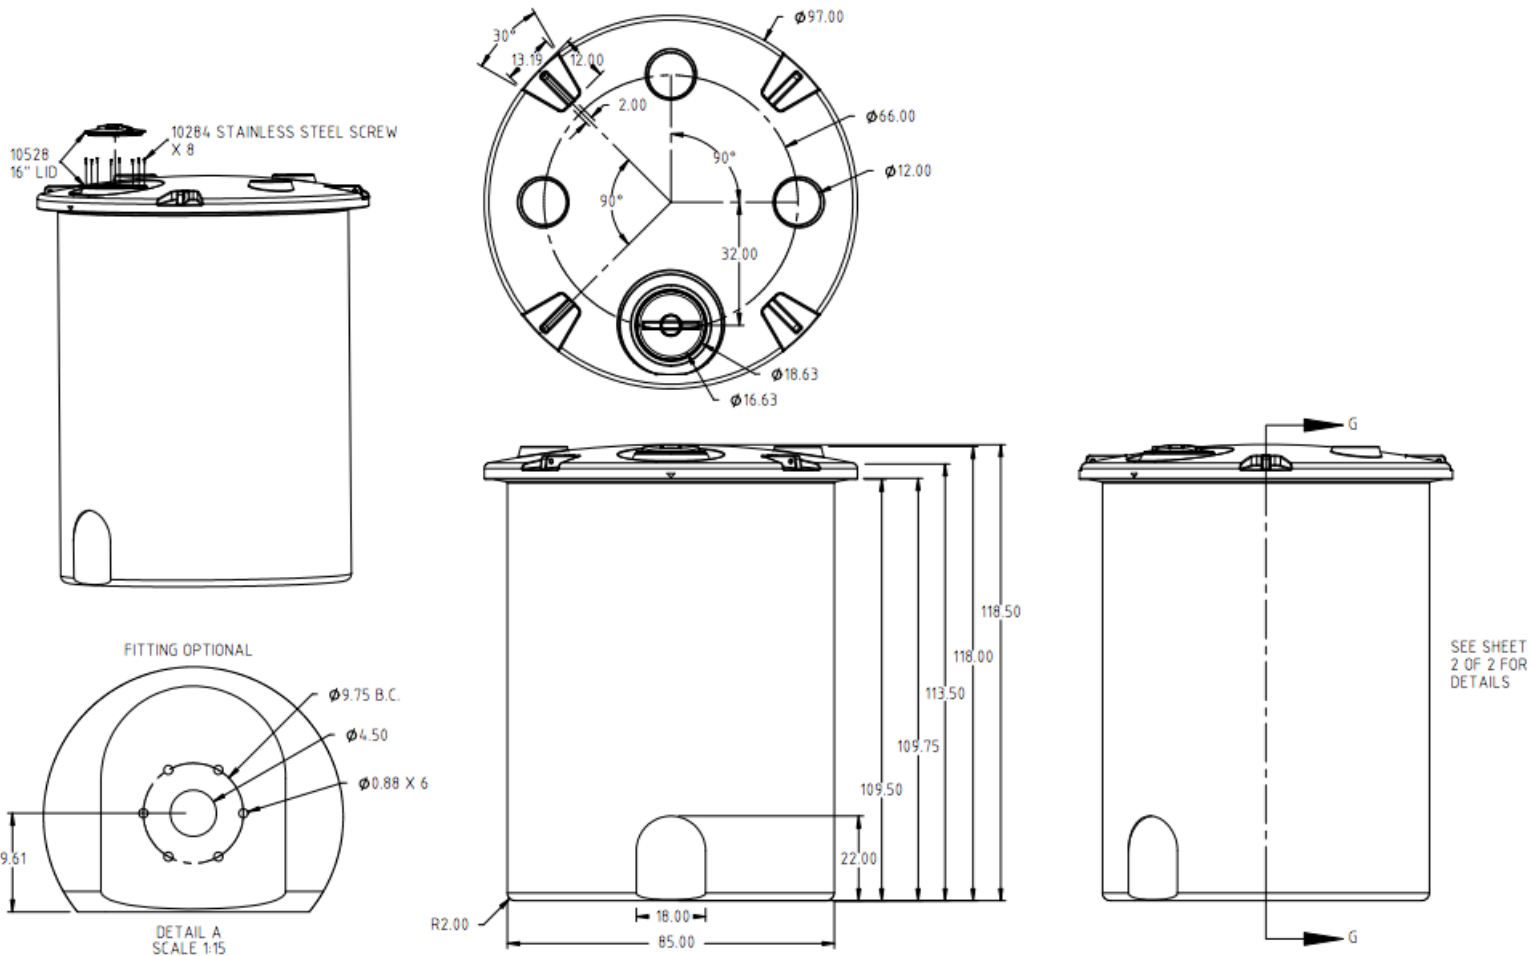

SEE SHEET
2 OF 2 FOR
DETAILS

T&C **TOWN & COUNTRY PLASTICS**
Customized For Precision
10-B TIMBER LANE
MARLBORO, NJ 07746
732-780-5300
WWW.TANDCPLASTICS.COM

Model #:
TCTD-2500DW/HDPE

2500 Gallon Double Wall
Inner Tank – 1 of 2