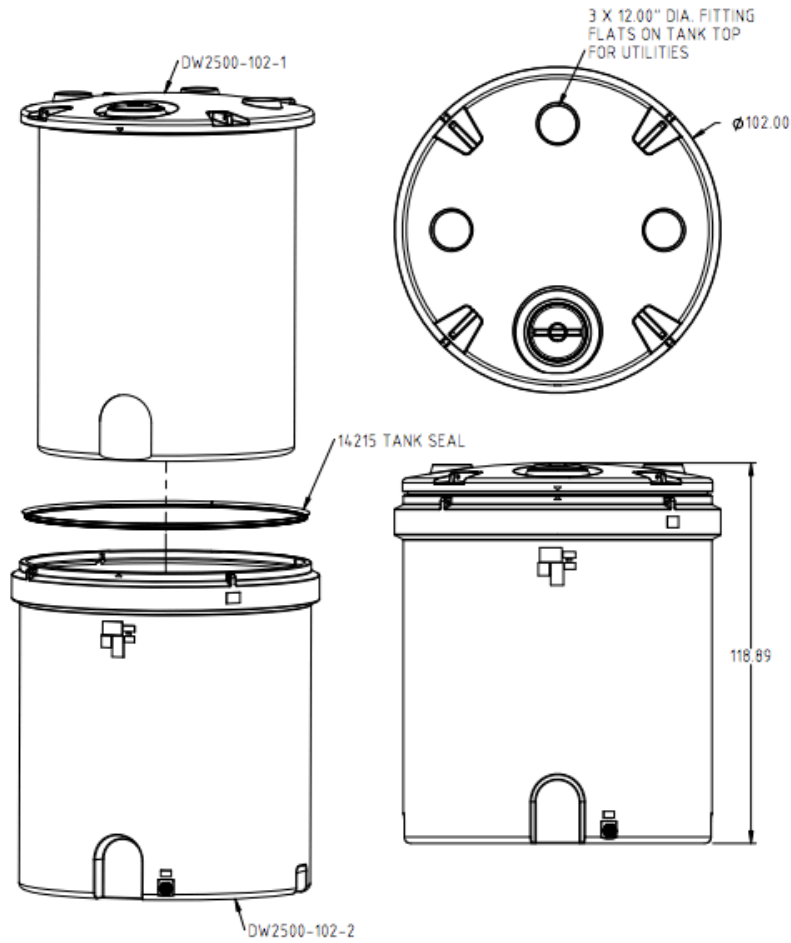

STANDARD TANK ASSEMBLY