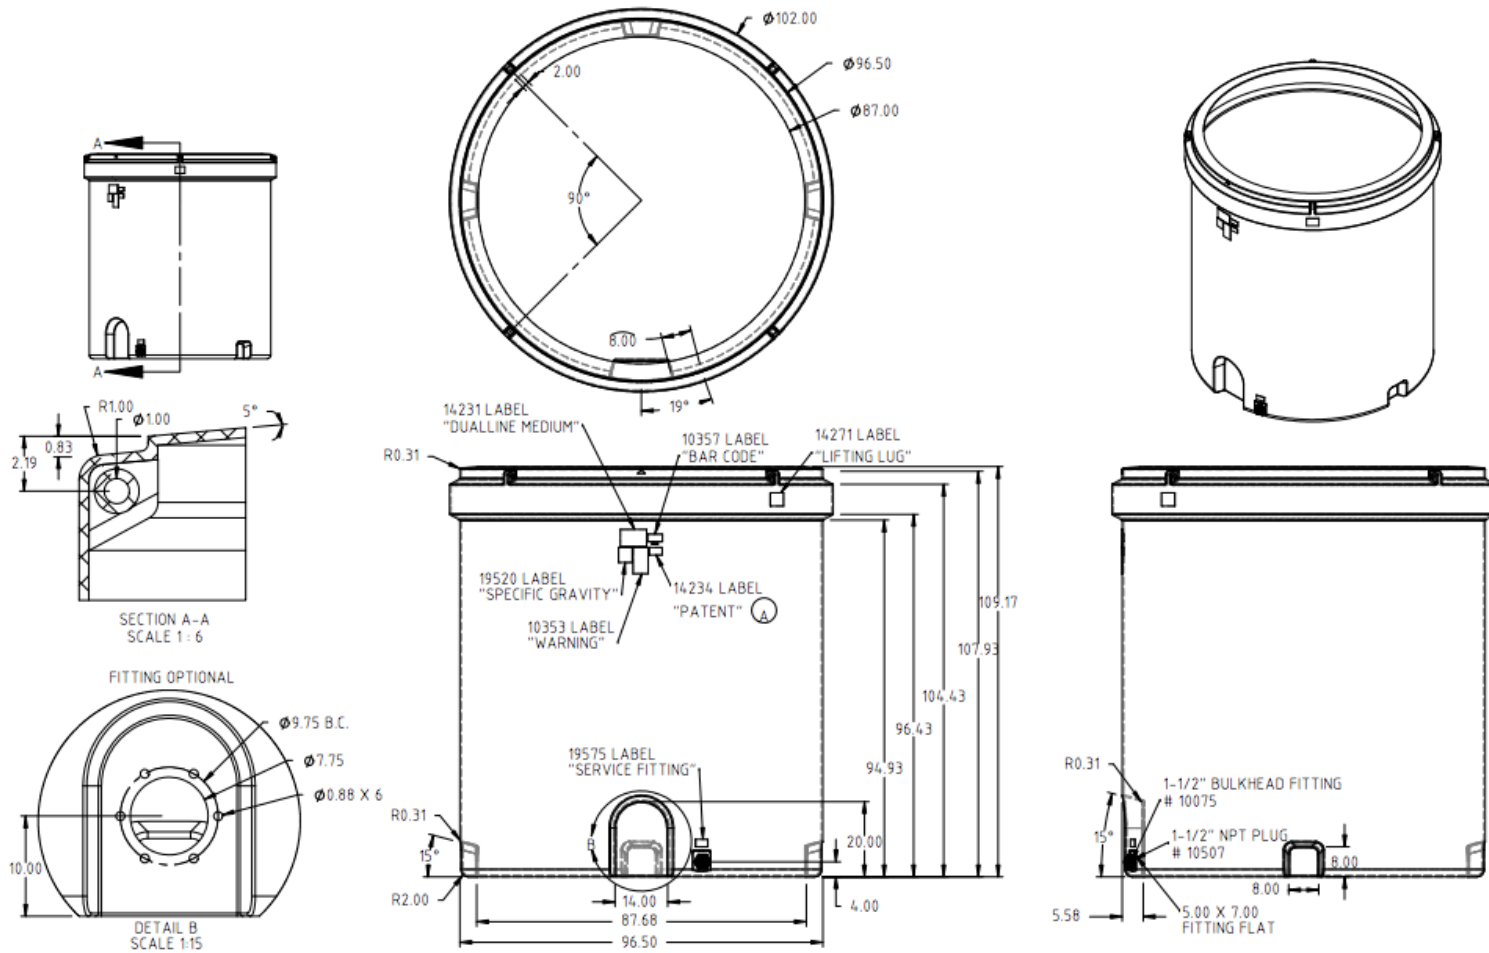

TOWN & COUNTRY PLASTICS

Customized For Precision

**10-B TIMBER LANE
MARLBORO, NJ 07746
732-780-5300
WWW.TANDCPLASTICS.COM**

Model #:

TCTD-2500DW/HDPE

**2500 Gallon Double Wall
Outer Tank**