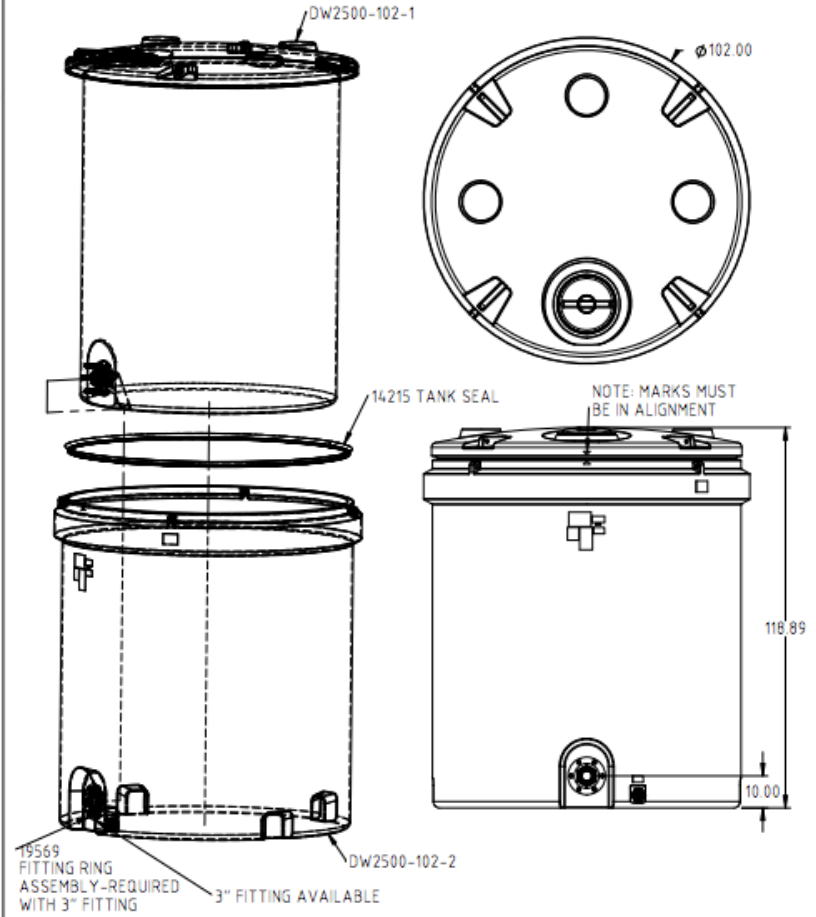

TANK ASSEMBLY WITH OPTIONAL FITTING

TOWN & COUNTRY PLASTICS
Customized For Precision

**10-B TIMBER LANE
MARLBORO, NJ 07746
732-780-5300
WWW.TANDCPLASTICS.COM**

Model #:

TCTD-2500DW/HDPE

**2500 Gallon Double Wall
Tank Assembly**