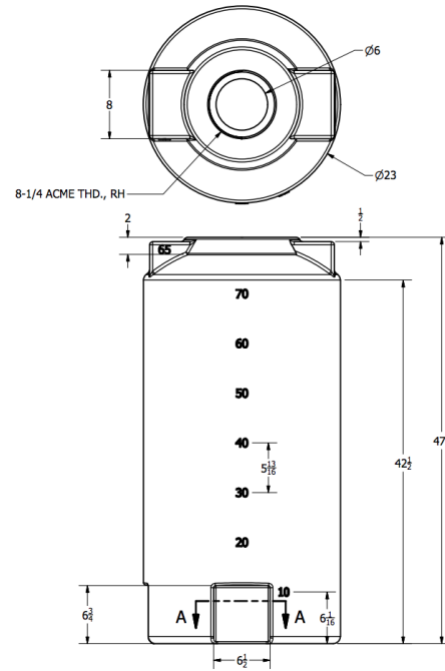

SECTION A-A
SCALE 1:4

T&C

TOWN & COUNTRY PLASTICS

Customized For Precision

10B TIMBER LANE
MARLBORO, NJ 07746

732-780-5300

WWW.TANDCPLASTICS.COM

Model #

TCTD-75

1 1/4" outlet

Diameter: 23 Inches

Height: 49 Inches

Capacity: 75 Gallons

Manway: 8 Inches