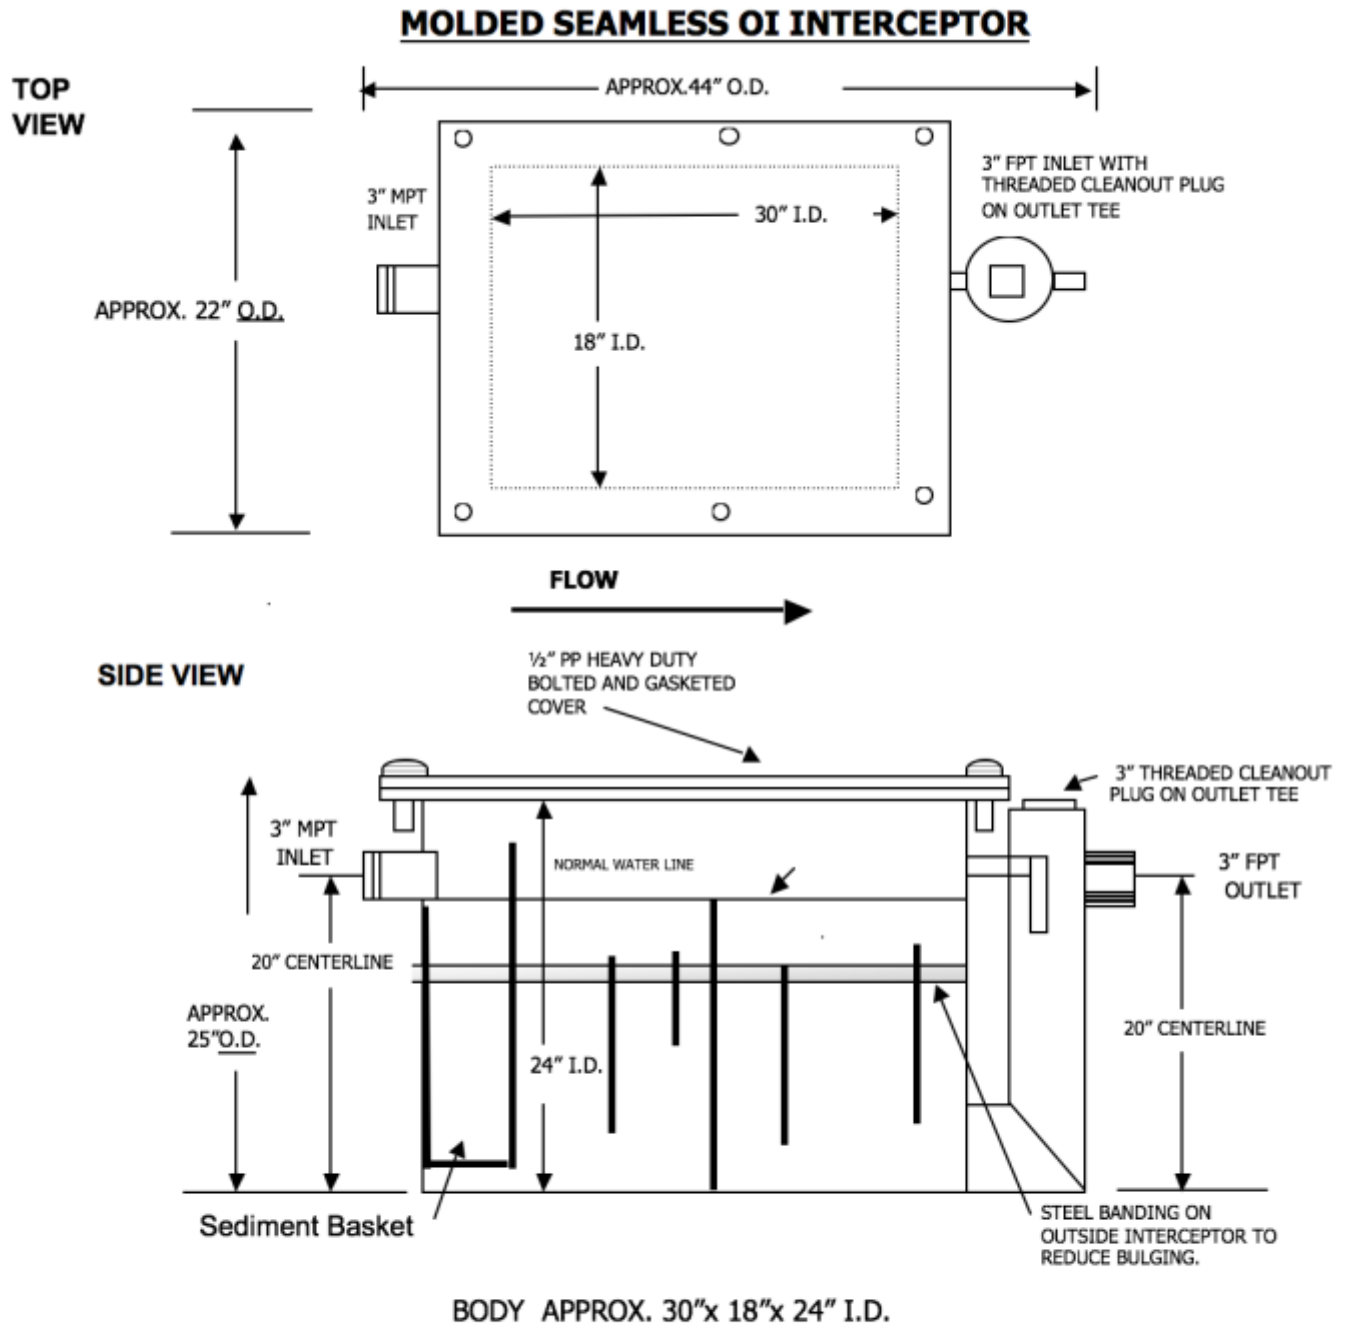

# TOWN & COUNTRY PLASTICS

Customized For Precision

10B Timber Lane, Marlboro, NJ 07746 • (732) 780-5300 • FAX: (732) 294-0001 • www.tandcplastics.com

**Important notes below:**

HDPE = High Density Polyethylene.  
HDPE is totally chemically resistant made in the USA, here locally in Marlboro NJ.  
Separate 3" flow control tee furnished with restrictor plate, 3" connections are standard on this unit.  
Removable baffle plates for cleaning purposes.