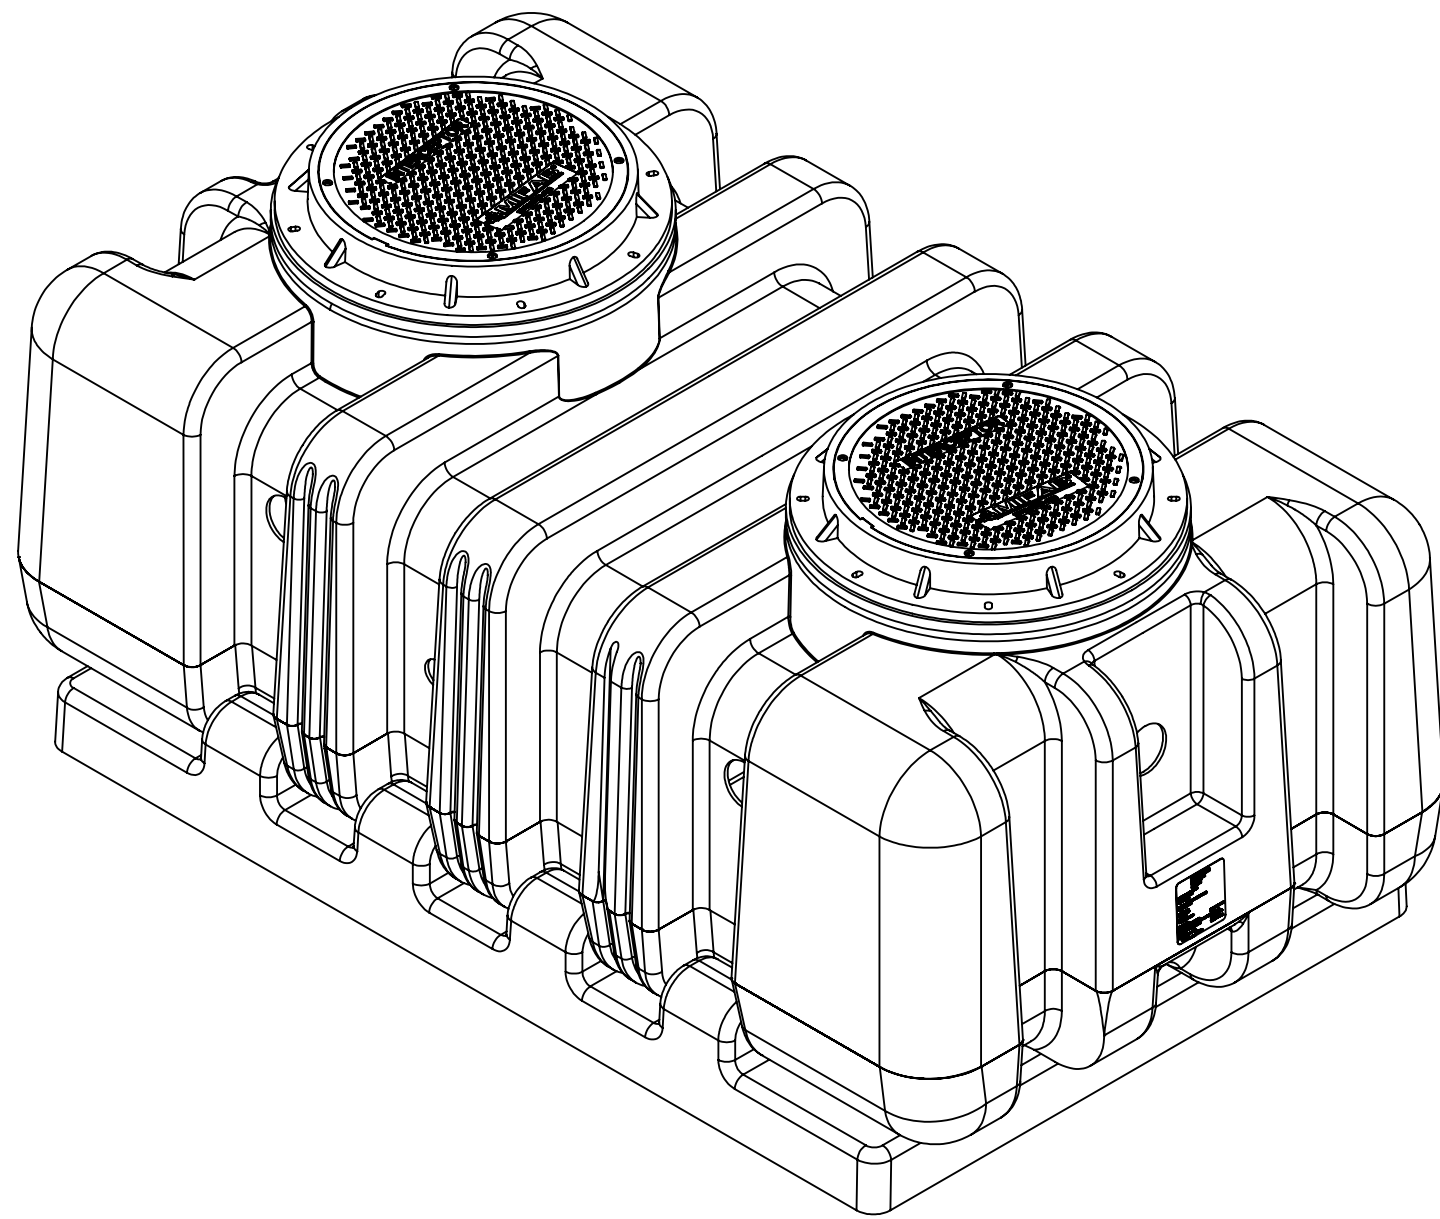

Model OI-SS-500
500 Gallon Oil Interceptor

TOWN & COUNTRY PLASTICS

Customized For Precision