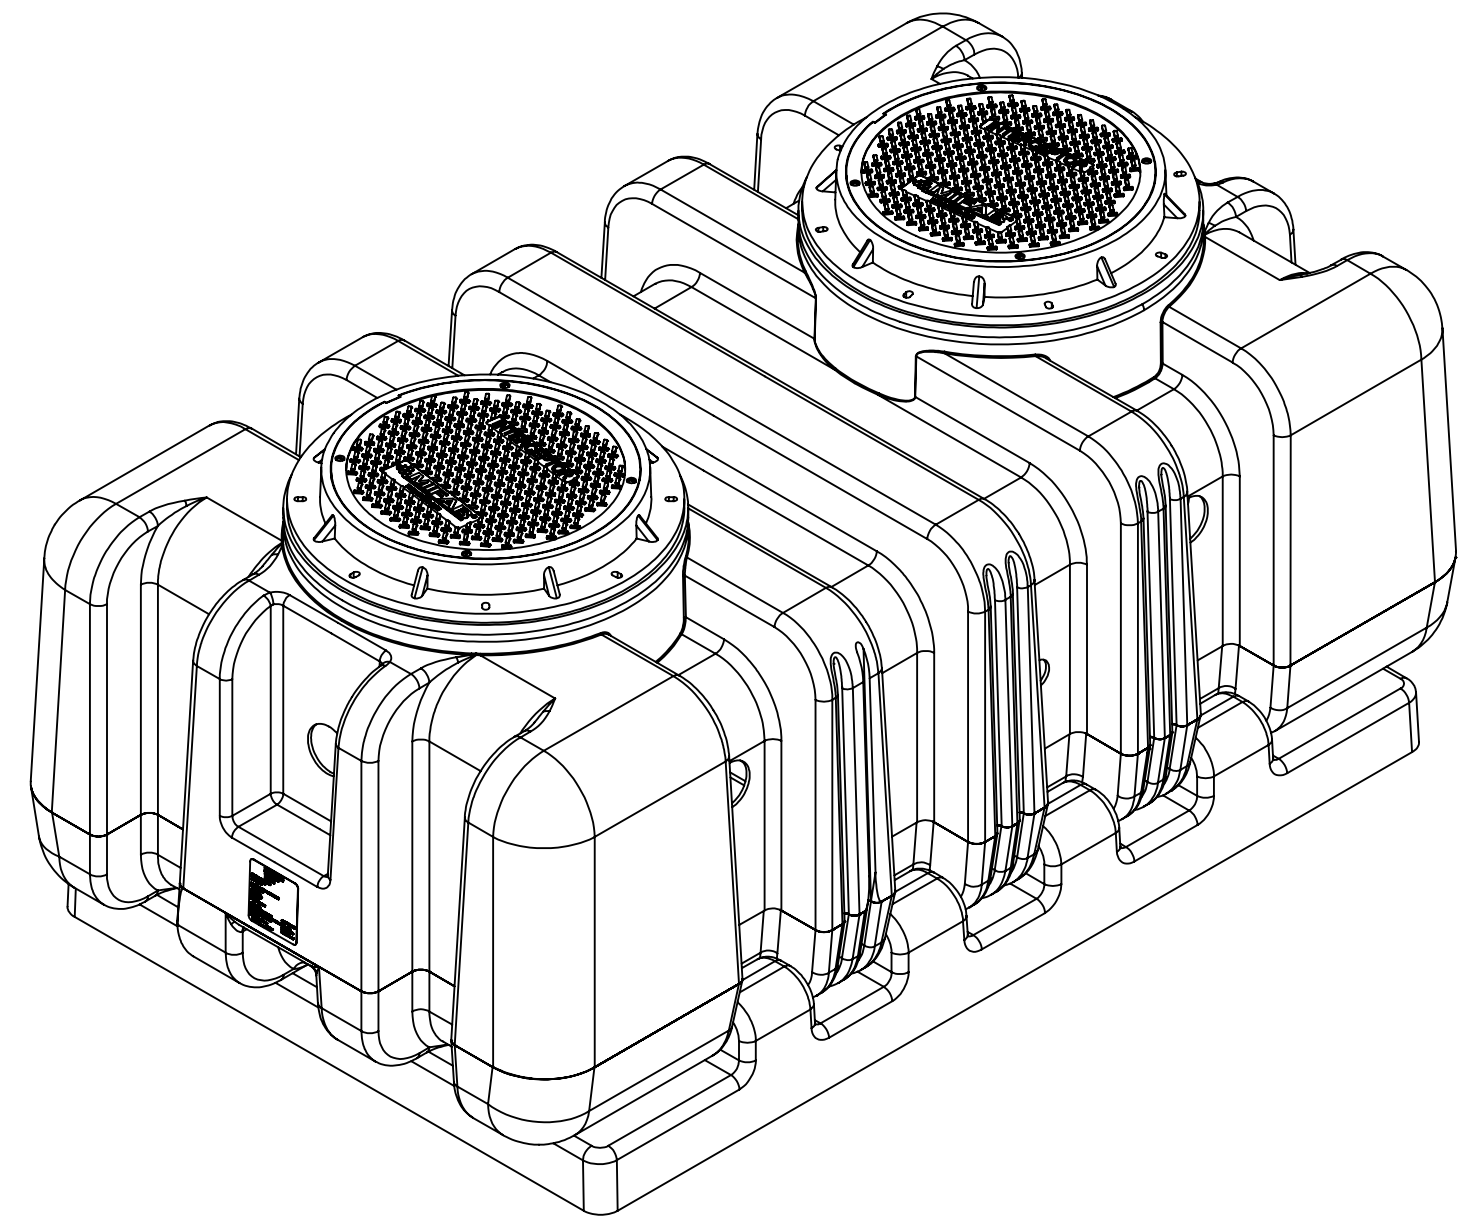

Model OI-SS-500
500 Gallon Oil Interceptor

TOWN & COUNTRY PLASTICS

Customized For Precision