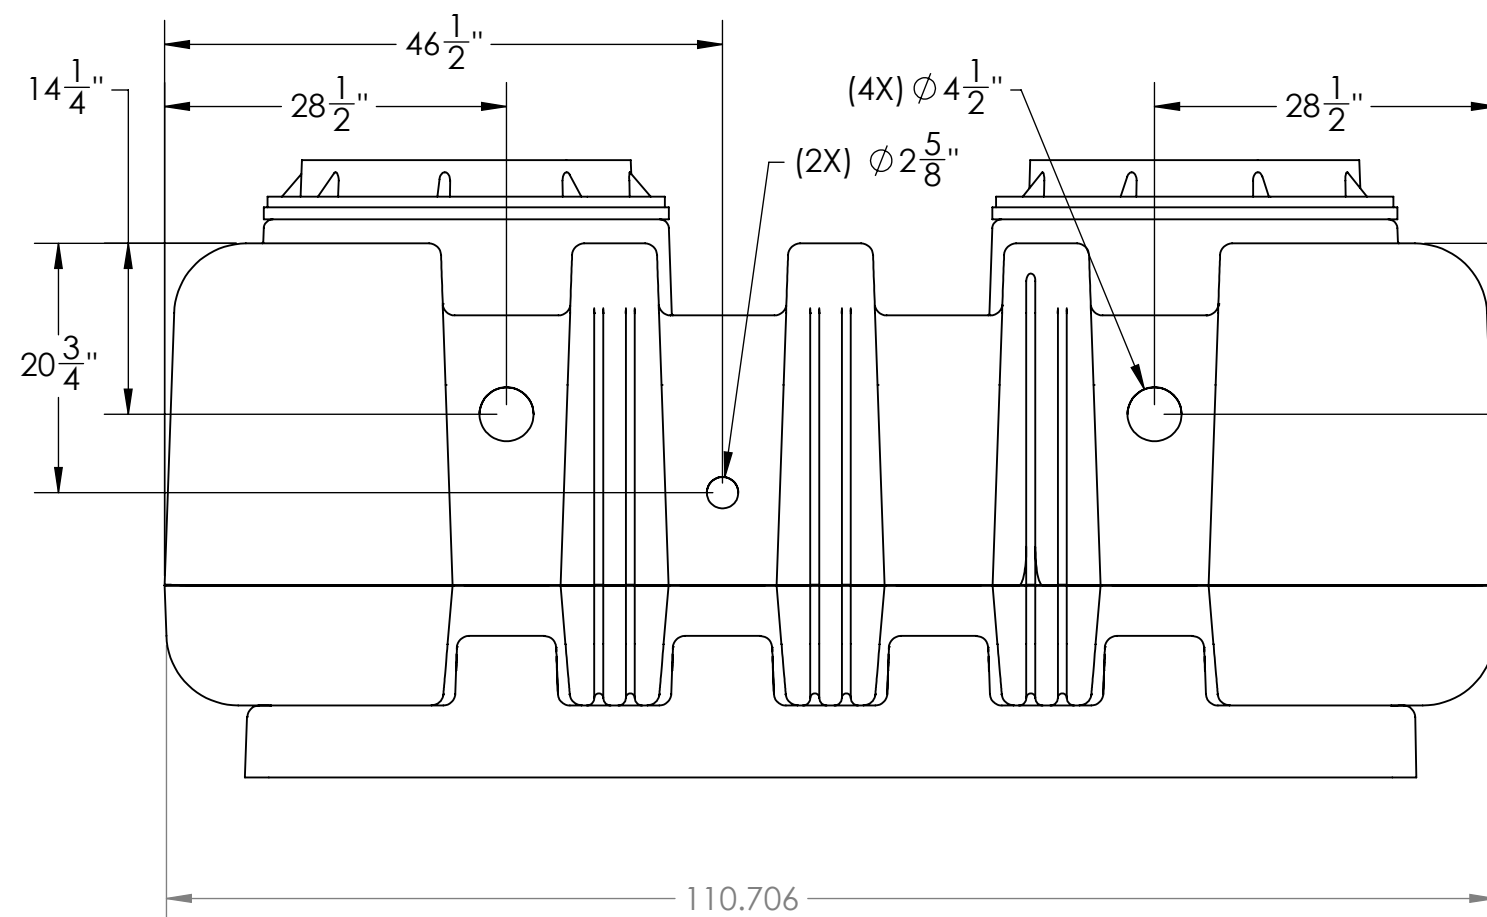

Model OI-SS-500
500 Gallon Oil Interceptor

TOWN & COUNTRY PLASTICS

Customized For Precision