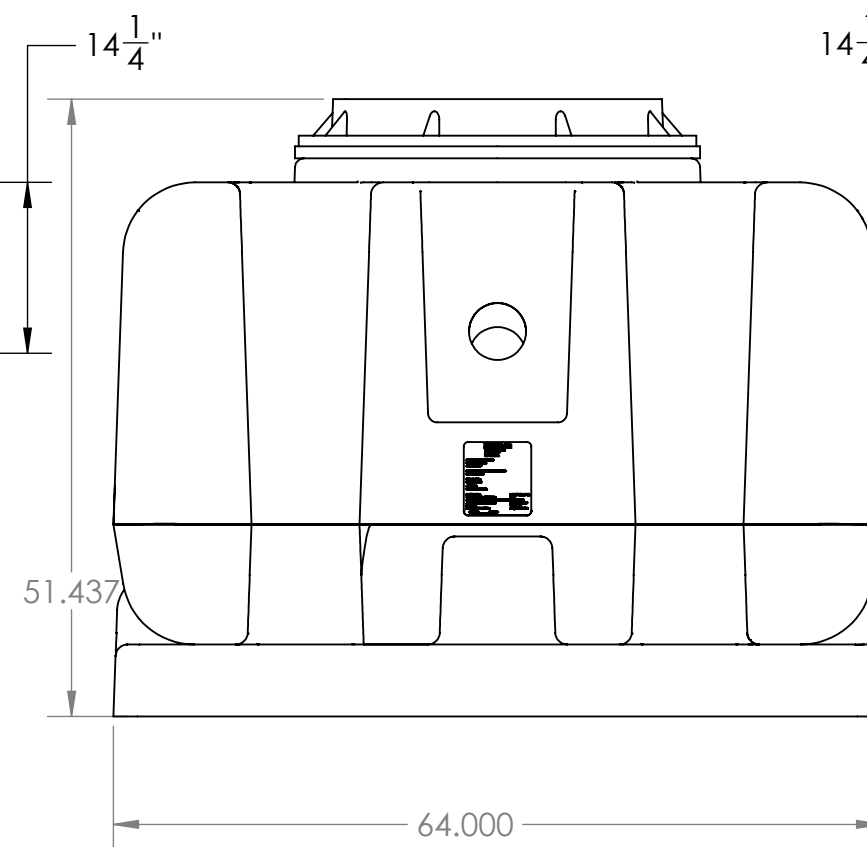

Model OI-SS-500
500 Gallon Oil Interceptor

TOWN & COUNTRY PLASTICS

Customized For Precision