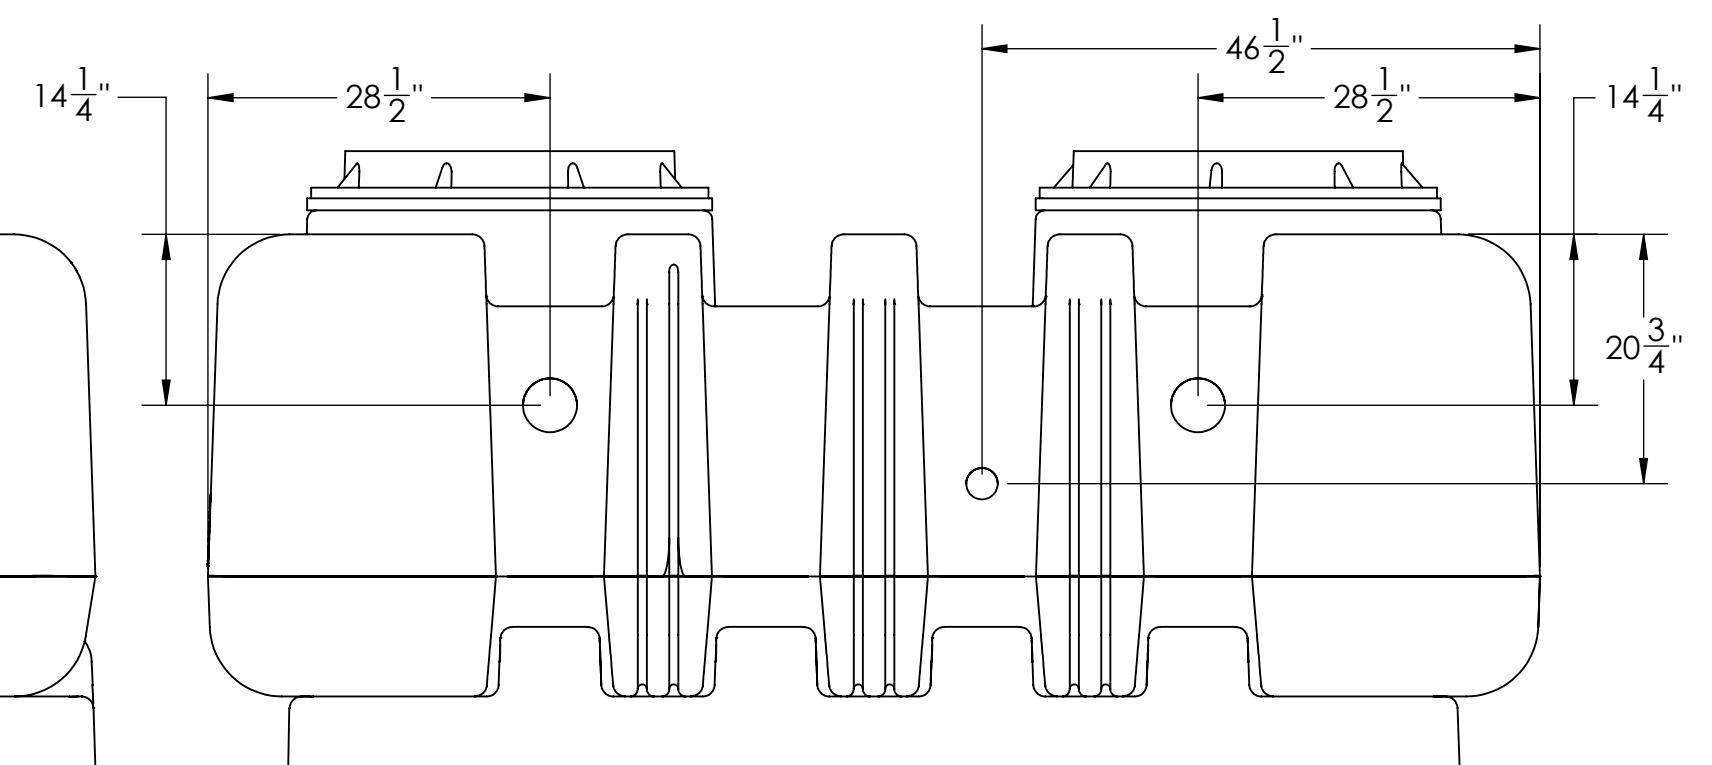

Model OI-SS-500
500 Gallon Oil Interceptor

TOWN & COUNTRY PLASTICS

Customized For Precision