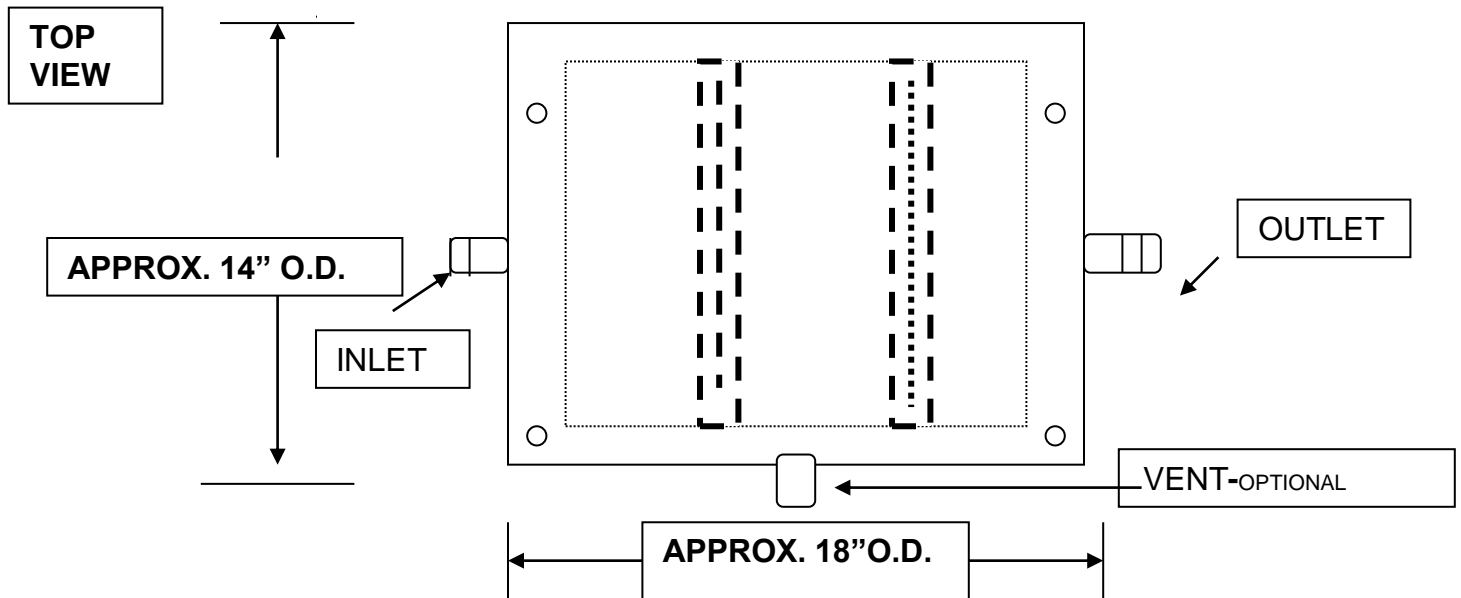

RECTANGULAR SEDIMENT INTERCEPTOR

MODEL# SIR-5M / HDPE (MOLDED BODY)

SIDE VIEW

Town & Country Plastics, Inc.

P.O. BOX 269

MORGANVILLE NJ 07751

732-780-5300 FAX 732-294-0001