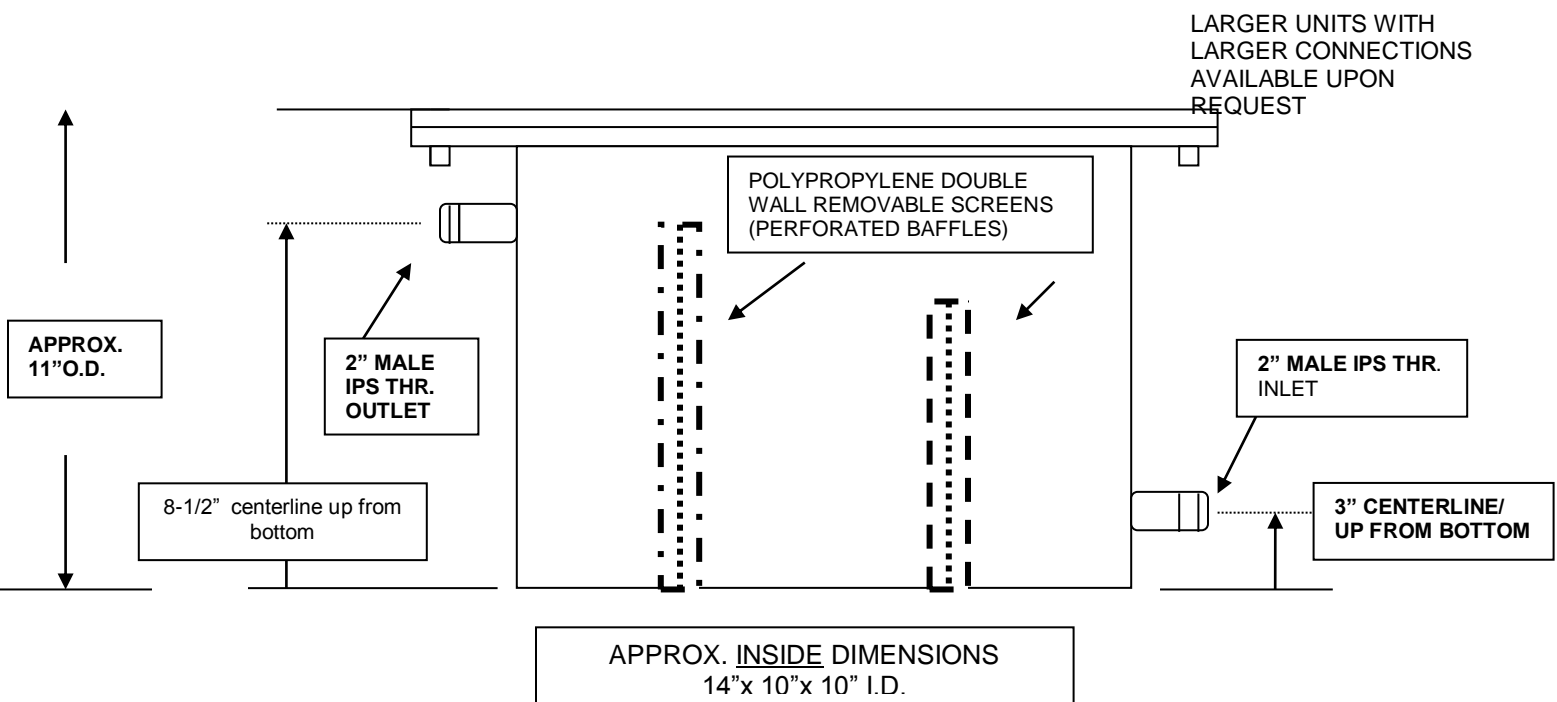

RECTANGULAR SEDIMENT INTERCEPTOR

MODEL# SIR-5M / HDPE (MOLDED BODY)

SIDE VIEW

Town & Country Plastics, Inc.

P.O. BOX 269

MORGANVILLE NJ 07751

732-780-5300 FAX 732-294-0001