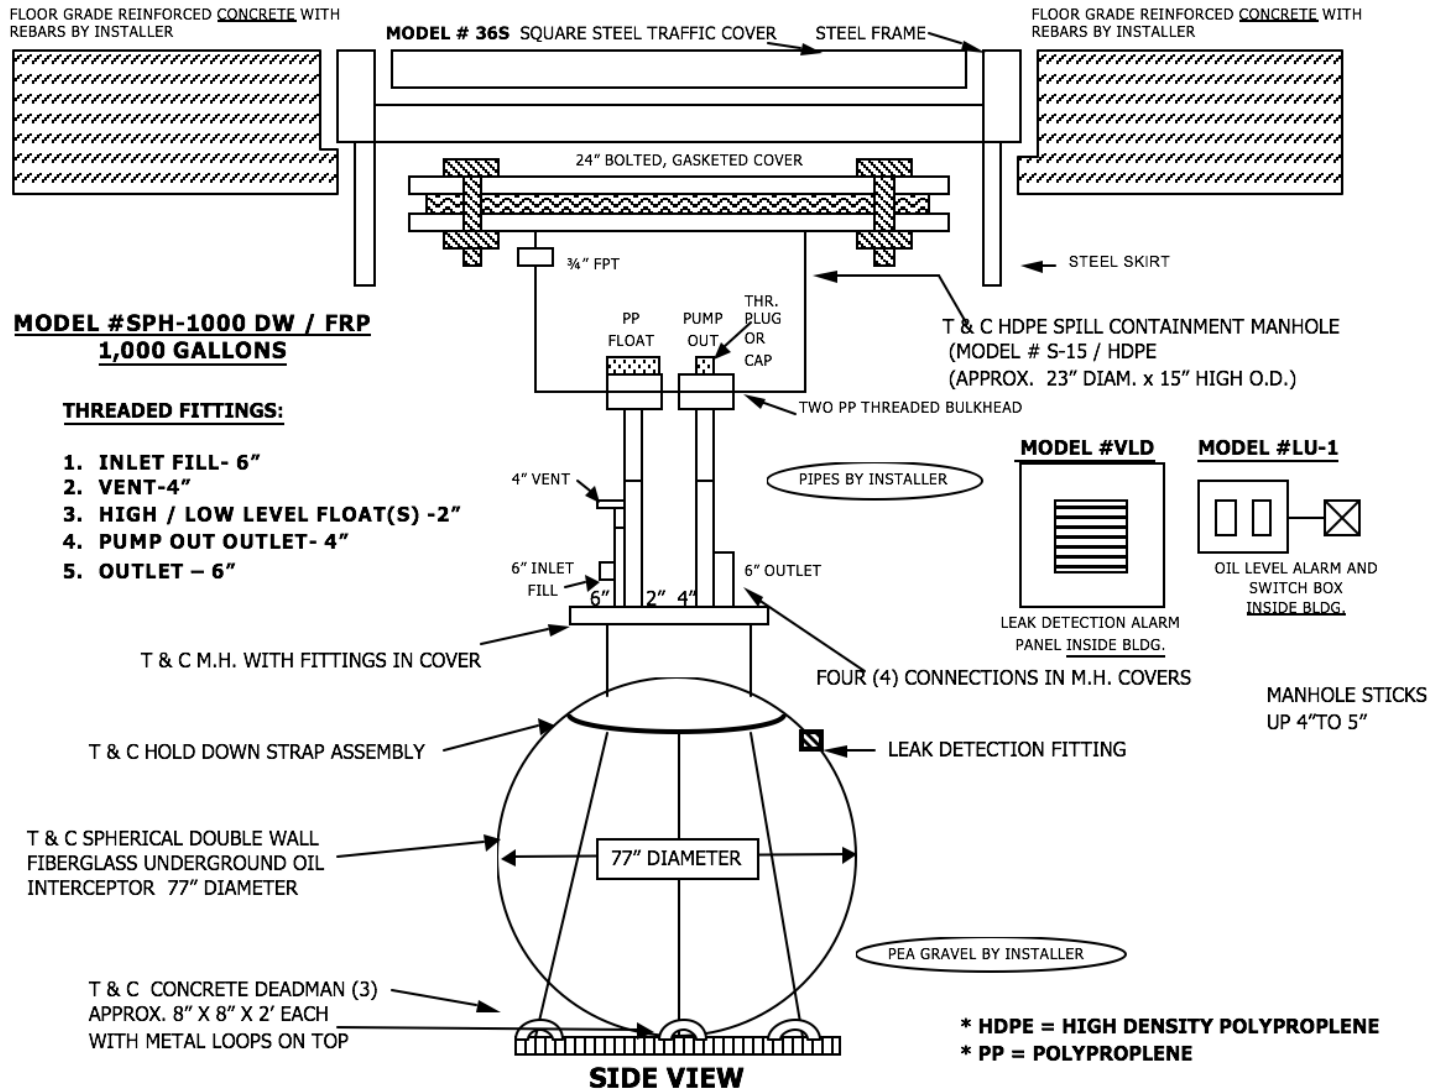

TOWN & COUNTRY PLASTICS

Customized For Precision

10B Timber Lane, Marlboro, NJ 07746 • (732) 780-5300 • FAX: (732) 294-0001 • www.tandcplastics.com

CONTACT T & C FOR DETAILED INSTALLATION INSTRUCTION SHEETS!
WEIGHT +/- 9500 LBS FULL