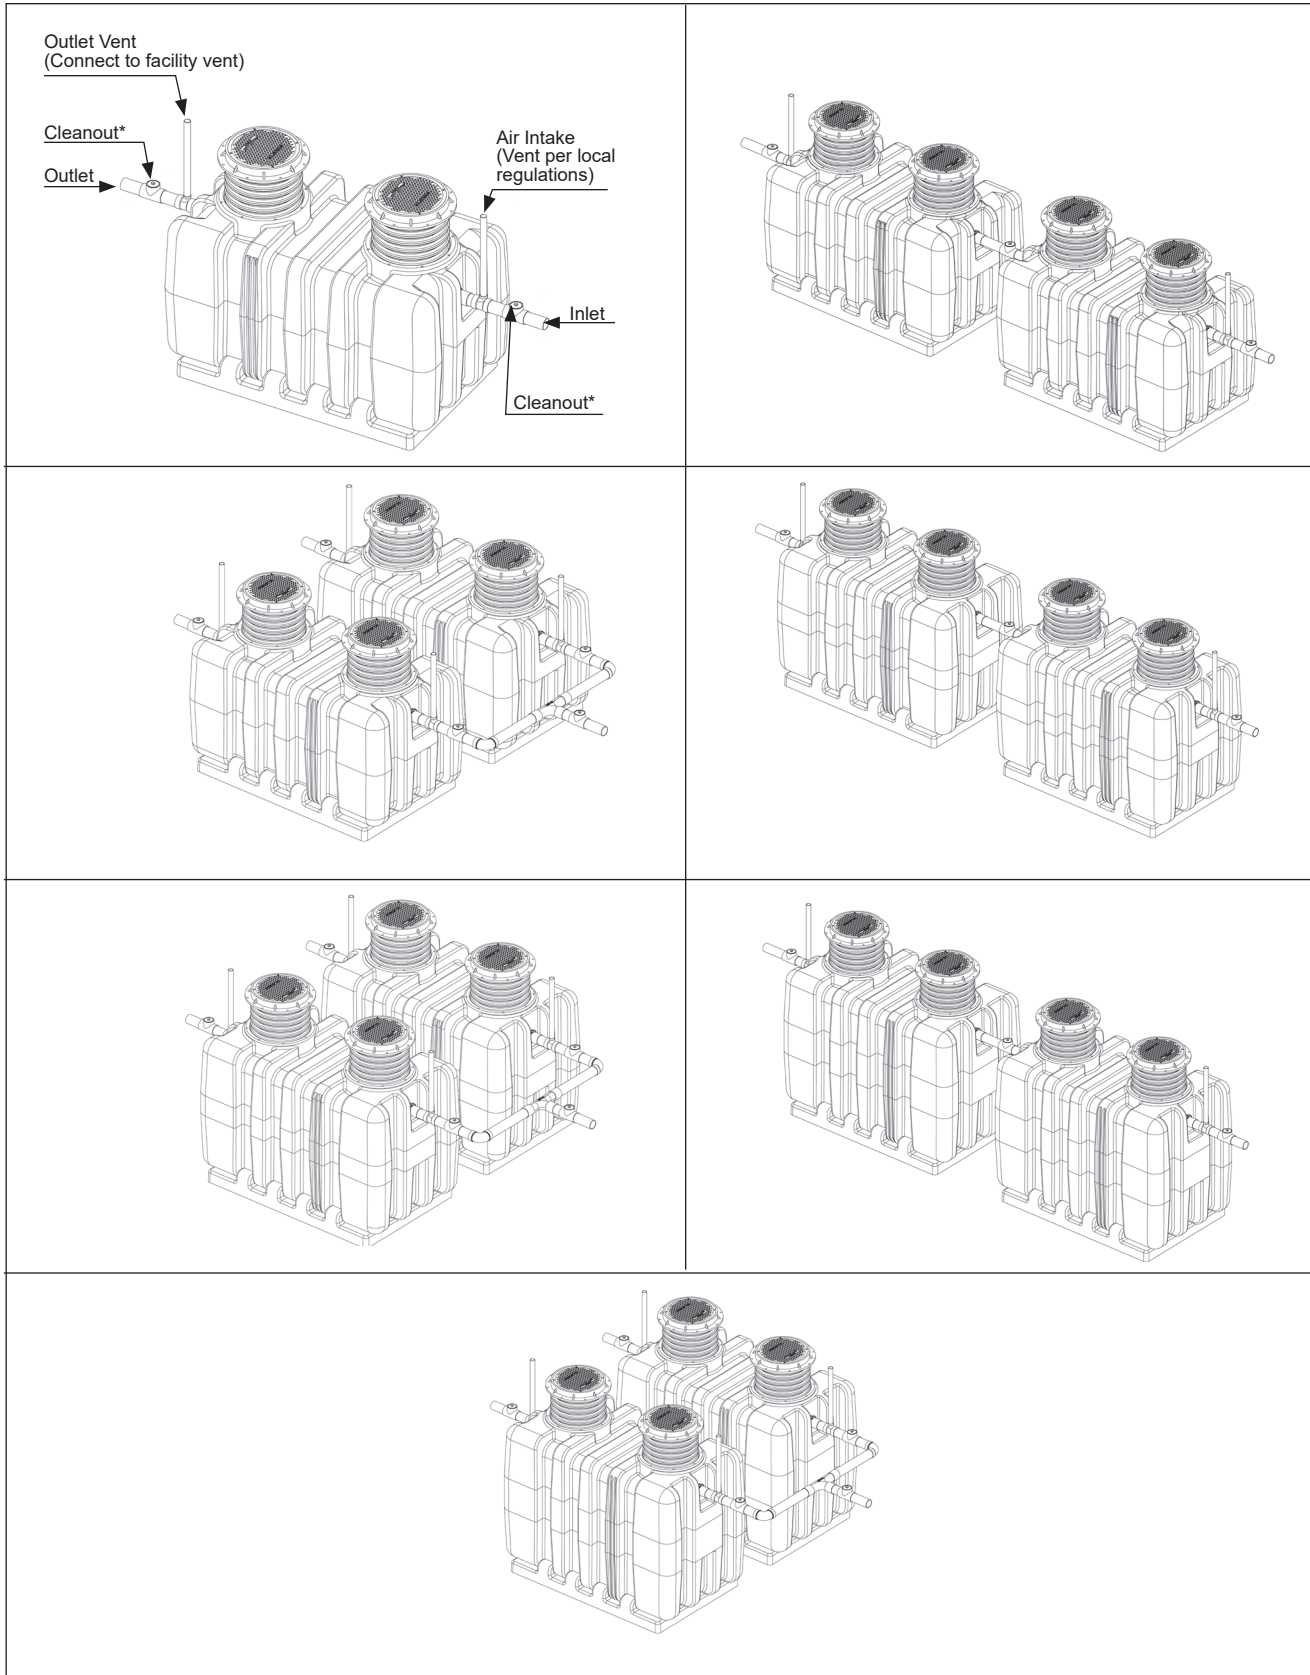

TOWN & COUNTRY PLASTICS

Customized For Precision

Interceptor Installation Combinations