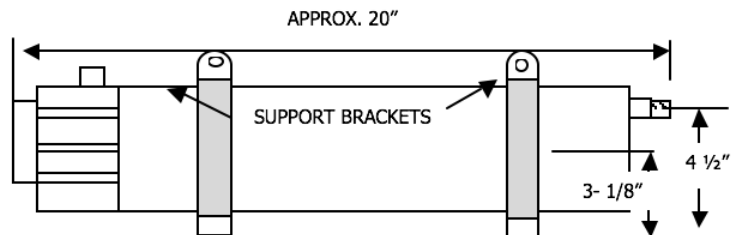

PVC CONDENSATE NEUTRALIZING TUBES

TOP VIEW

SIDE VIEW

END VIEW

TUBE ASSEMBLIES PUT ON FLOOR OR
SUPPORT TO WALL OR CEILING

NOTE: Smaller Limestone Chips (Approx. 1/4" Diameter) to be installed by Contractor. These special limestone chips (model #SLS-50) available from T&C. (One bag can fill 3 cartridges).