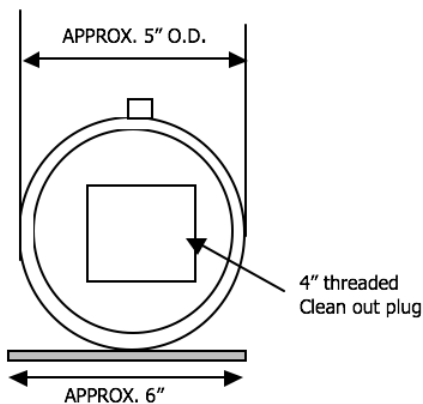

PVC CONDENSATE NEUTRALIZING TUBES

TOP VIEW

SIDE VIEW

END VIEW

TUBE ASSEMBLIES PUT ON FLOOR OR
SUPPORT TO WALL OR CEILING

NOTE: Smaller Limestone Chips (Approx. 1/4" Diameter) to be installed by Contractor. These special limestone chips (model #SLS-50) available from T&C. (One bag can fill 3 cartridges).