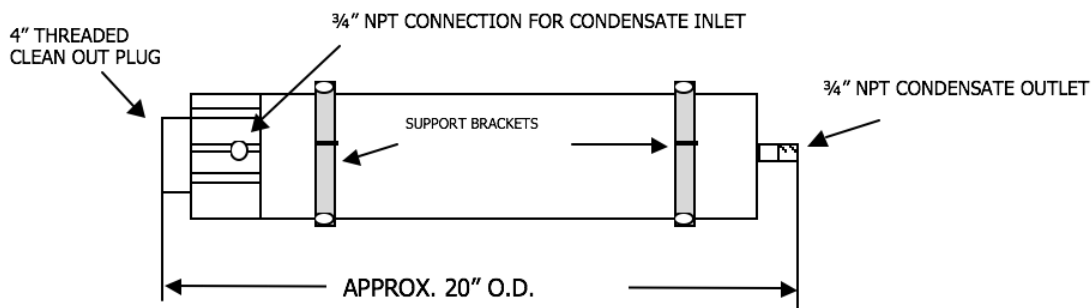

PVC CONDENSATE NEUTRALIZING TUBES

TOP VIEW

SIDE VIEW

END VIEW

TUBE ASSEMBLIES PUT ON FLOOR OR
SUPPORT TO WALL OR CEILING

NOTE: Smaller Limestone Chips (Approx. 1/4" Diameter) to be installed by Contractor. These special limestone chips (model #SLS-50) available from T&C. (One bag can fill 3 cartridges).