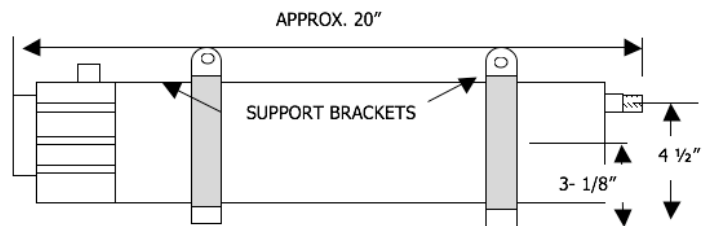

PVC CONDENSATE NEUTRALIZING TUBES

TOP VIEW

SIDE VIEW

END VIEW

TUBE ASSEMBLIES PUT ON FLOOR OR SUPPORT TO WALL OR CEILING

NOTE: SMALLER LIMESTONE CHIPS (APPROX. 1/4" DIAMETER) TO BE INSTALLED BY CONTRACTOR. These special limestone chips (model # SLS-50) available from T&C. (One bag can fill 3 cartridges).