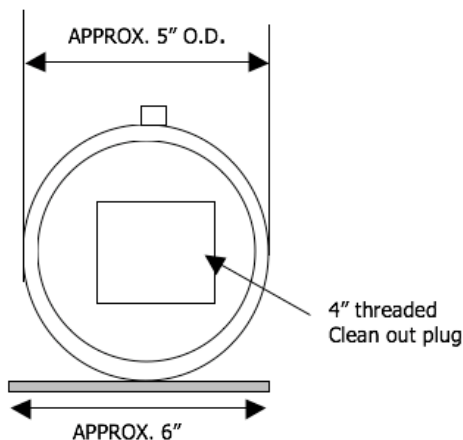

PVC CONDENSATE NEUTRALIZING TUBES

TOP VIEW

SIDE VIEW

END VIEW

TUBE ASSEMBLIES PUT ON FLOOR OR SUPPORT TO WALL OR CEILING

NOTE: SMALLER LIMESTONE CHIPS (APPROX. 1/4" DIAMETER) TO BE INSTALLED BY CONTRACTOR. These special limestone chips (model # SLS-50) available from T&C. (One bag can fill 3 cartridges).