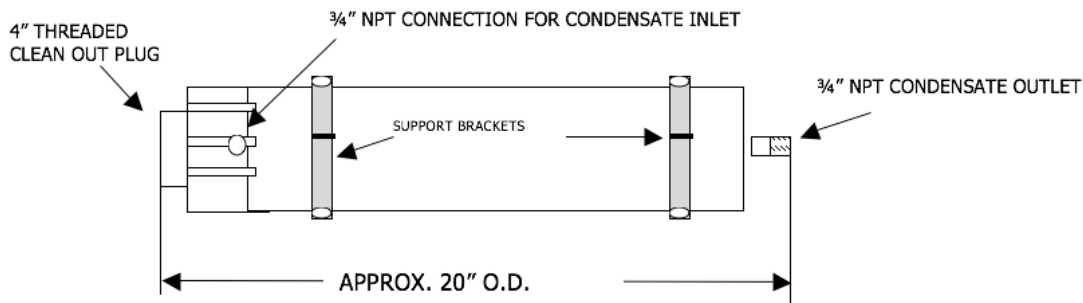

PVC CONDENSATE NEUTRALIZING TUBES

TOP VIEW

SIDE VIEW

END VIEW

TUBE ASSEMBLIES PUT ON FLOOR OR SUPPORT TO WALL OR CEILING

NOTE: SMALLER LIMESTONE CHIPS (APPROX. 1/4" DIAMETER) TO BE INSTALLED BY CONTRACTOR. These special limestone chips (model # SLS-50) available from T&C. (One bag can fill 3 cartridges).