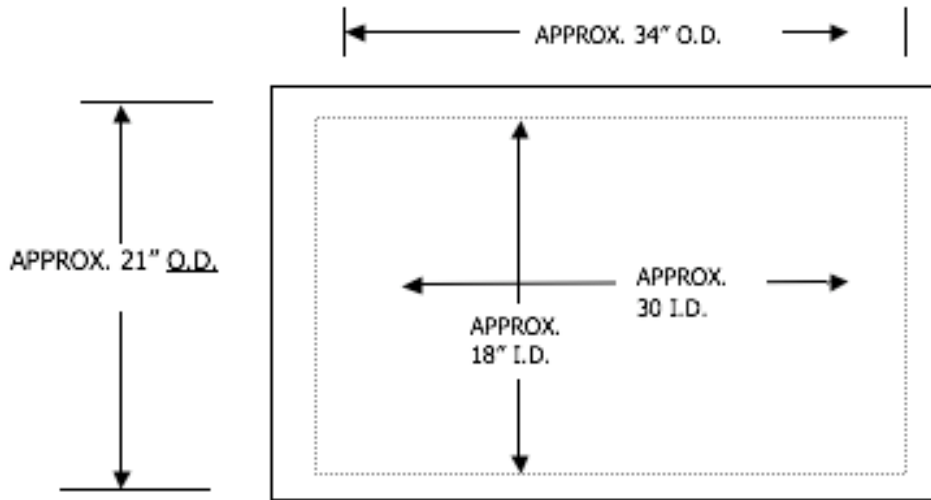

TOP
VIEW

SIDE VIEW

HDPE= HIGH DENSITY POLYETHYLENE
(Off white color)

APPROX. 30"x 18"x 18" I.D.