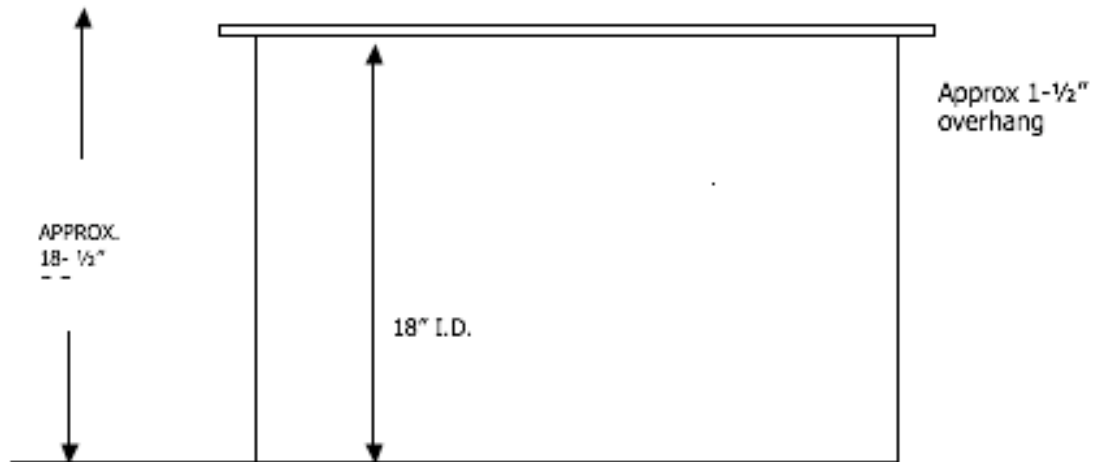

TOP
VIEW

SIDE VIEW

HDPE= HIGH DENSITY POLYETHYLENE
(Off white color)

APPROX. 30"x 18"x 18" I.D.