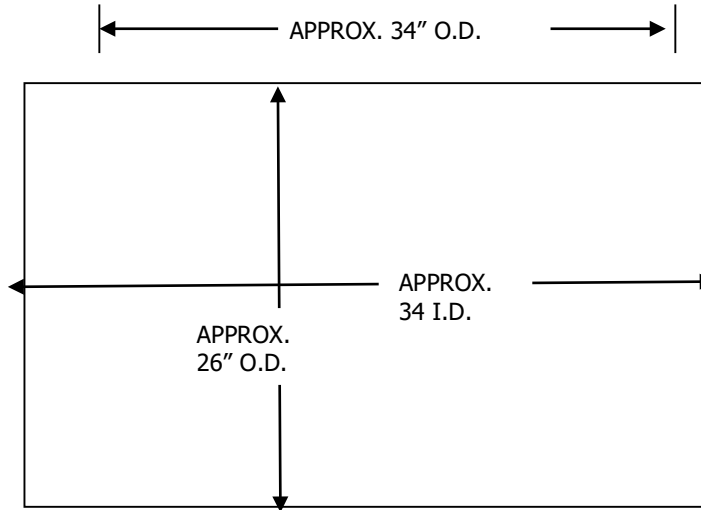

**MODEL# R-34-26-14/ PP CONTAINMENT PAN
Acid (Chemical) Resistant**

**TOP
VIEW**

PP= polypropylene

**SIDE
VIEW**

APPROX. 36"x 24"x 4" O.D.

NOT TO SCALE