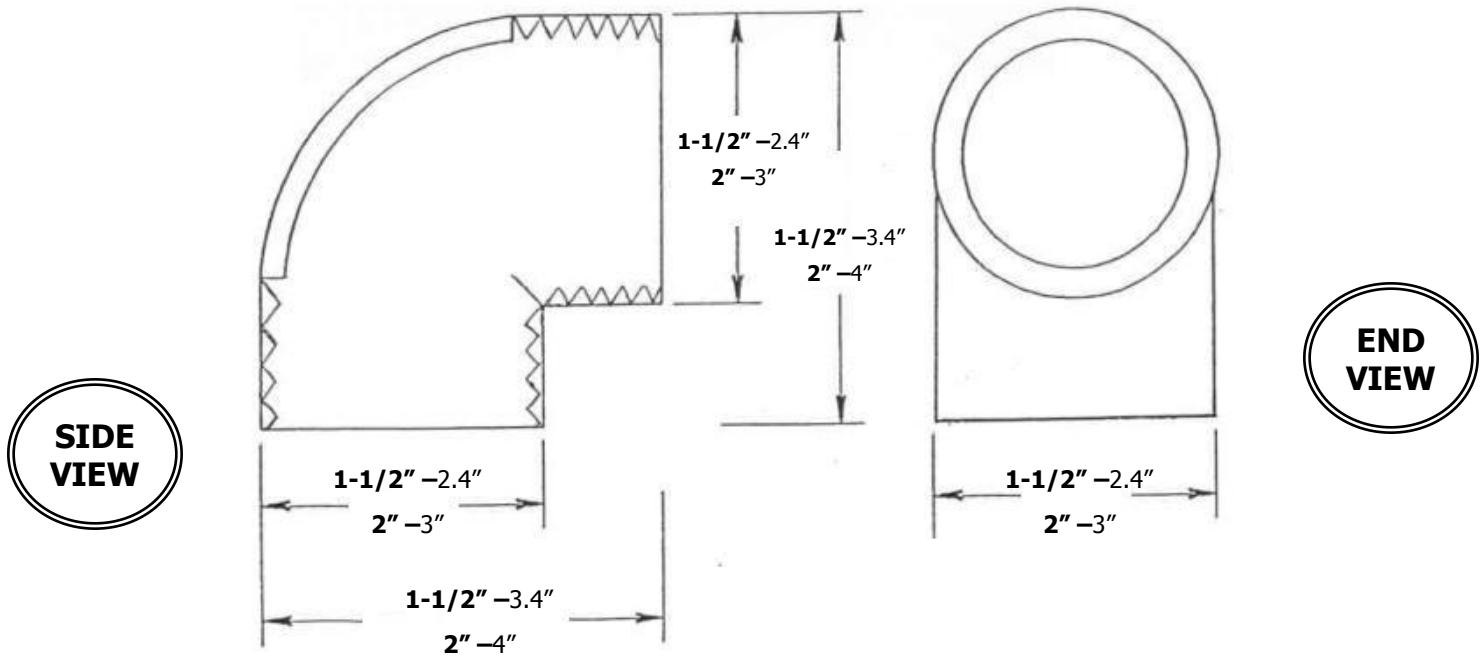

PRODUCT BULLETIN

POLYPROPYLENE THREADED 90-DEGREE ELBOWS (SHORT RADIUS)

PART NUMBER

1-1/2" – MODEL # PP-31

AND

2" – MODEL # PP-30

(90-DEGREE CHEMICAL DRAINAGE ELBOWS)

1-1/2" **AND** 2" THREADED POLYPROPYLENE, 90-DEGREE ELBOW, SHORT RADIUS.**NOTE:**SMALLER AND LARGER SIZES AVAILABLE, TOO.