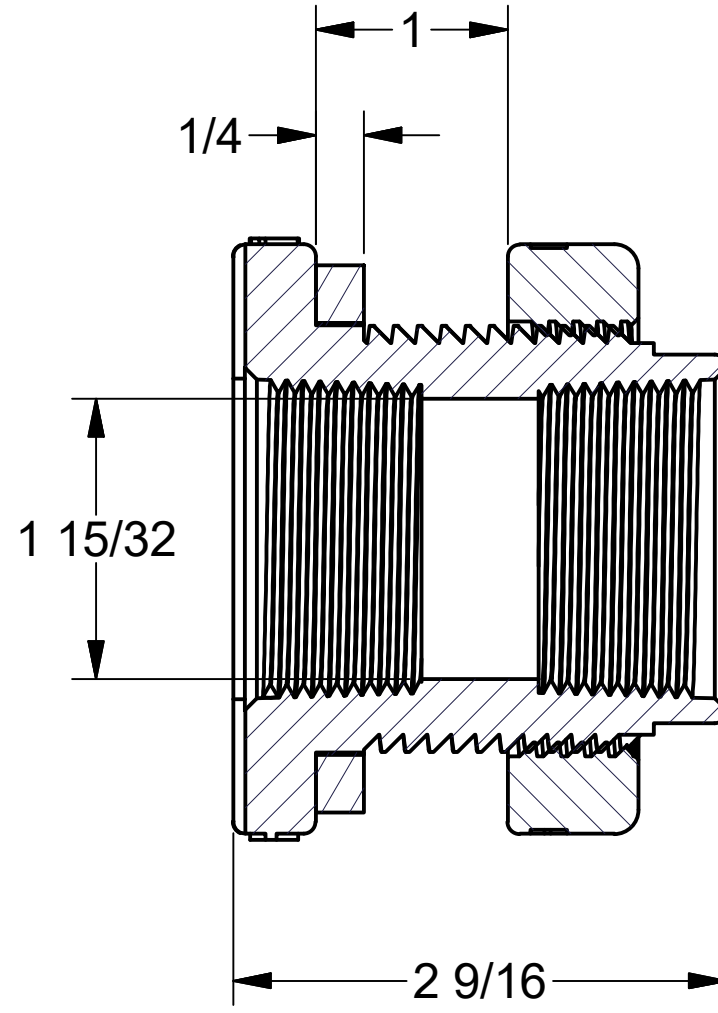

| Parts List | | |
|------------|-----|-------------------------|
| ITEM | QTY | DESCRIPTION |
| 1 | 1 | 1 1/4" TANK FLANGE BODY |
| 2 | 1 | 1" Tank Flange Gasket |
| 3 | 1 | 1" Tank Flange Nut |

| | | |
|--|--|--|
|  TOWN & COUNTRY PLASTICS <i>Customized For Precision</i> 10-B TIMBER LANE MARLBORO, NJ 07746 732-780-5300 WWW.TANDCPLASTICS.COM | Model #: PP/BKFT-1.25 | 1 1/4" Polypropylene Bulkhead Fitting |
| | | |