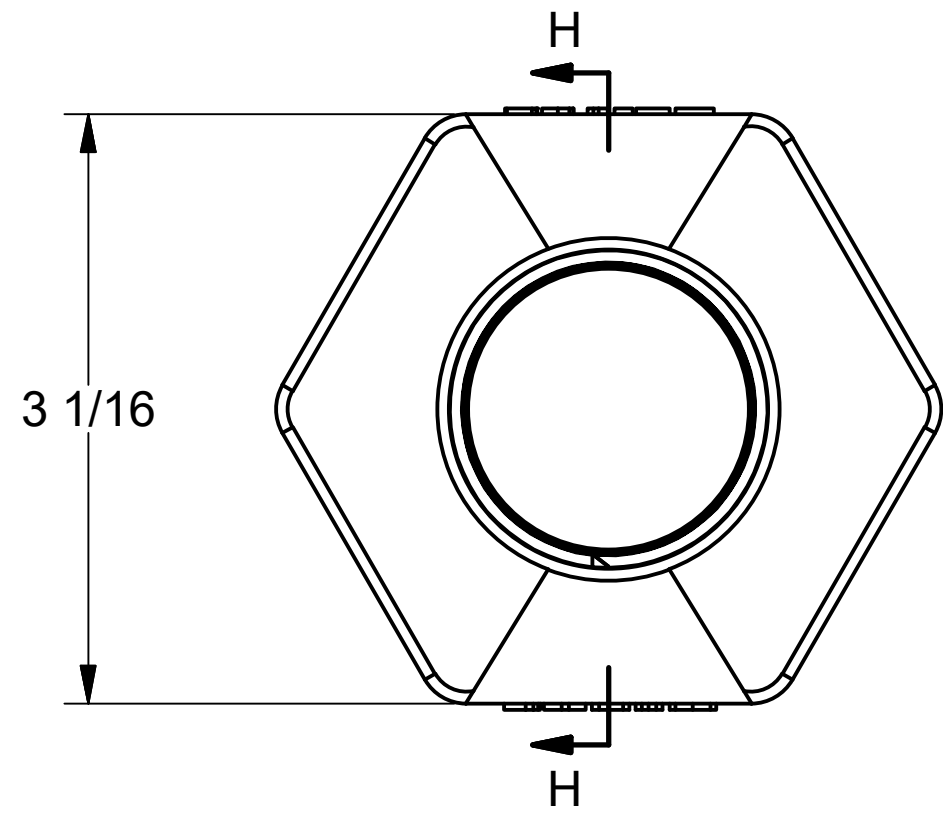

| Parts List | | |
|------------|-----|-------------------------|
| ITEM | QTY | DESCRIPTION |
| 1 | 1 | 1 1/4" TANK FLANGE BODY |
| 2 | 1 | 1" Tank Flange Gasket |
| 3 | 1 | 1" Tank Flange Nut |

| | | |
|--|--|--|
|  TOWN & COUNTRY PLASTICS <i>Customized For Precision</i> 10-B TIMBER LANE MARLBORO, NJ 07746 732-780-5300 WWW.TANDCPLASTICS.COM | Model #: PP/BKFT-1.25 | 1 1/4" Polypropylene Bulkhead Fitting |
| | | |