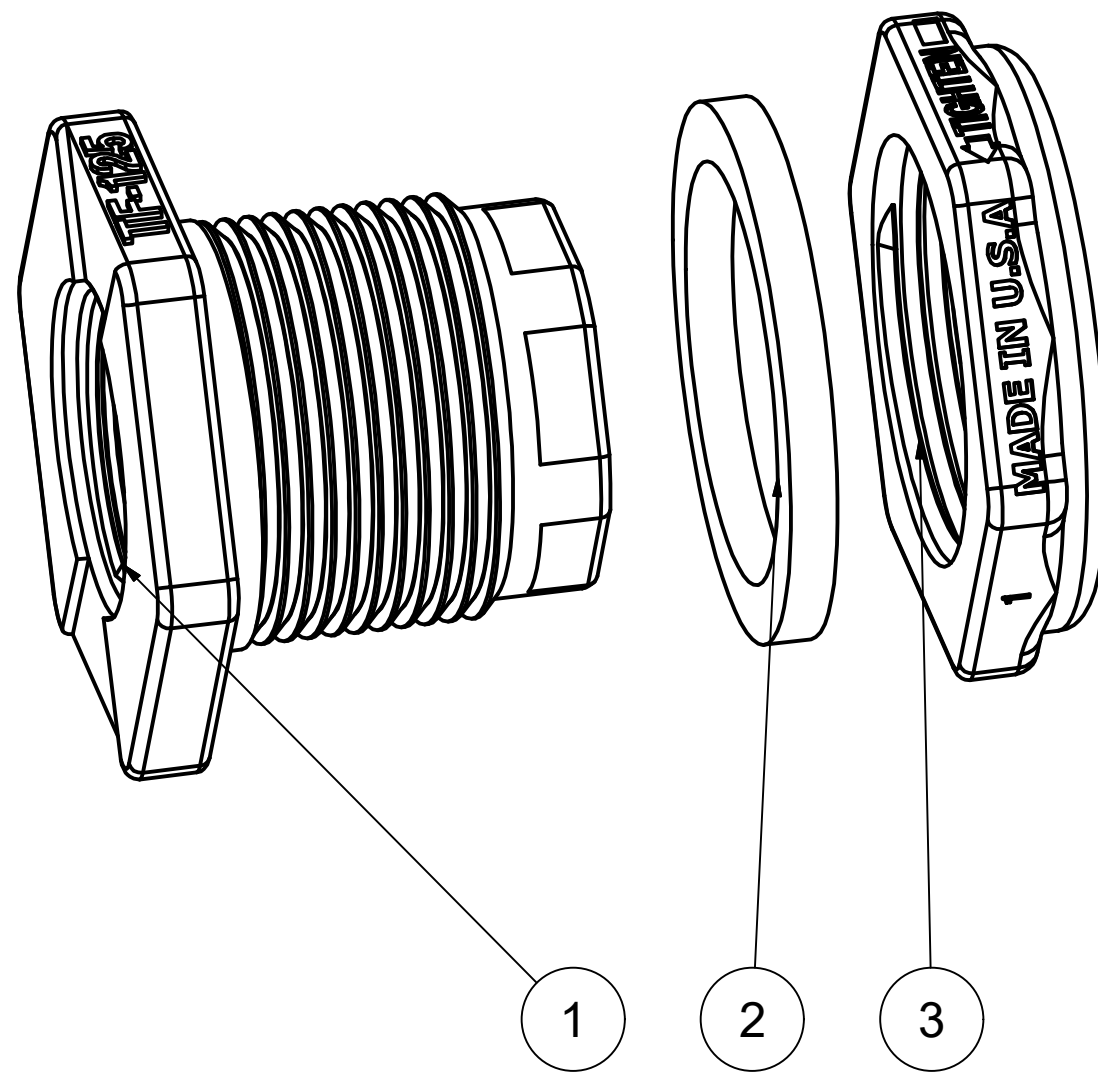

| Parts List | | |
|------------|-----|-------------------------|
| ITEM | QTY | DESCRIPTION |
| 1 | 1 | 1 1/4" TANK FLANGE BODY |
| 2 | 1 | 1" Tank Flange Gasket |
| 3 | 1 | 1" Tank Flange Nut |

| | | |
|--|--|--|
|  TOWN & COUNTRY PLASTICS <i>Customized For Precision</i> 10-B TIMBER LANE MARLBORO, NJ 07746 732-780-5300 WWW.TANDCPLASTICS.COM | Model #: PP/BKFT-1.25 | 1 1/4" Polypropylene Bulkhead Fitting |
| | | |