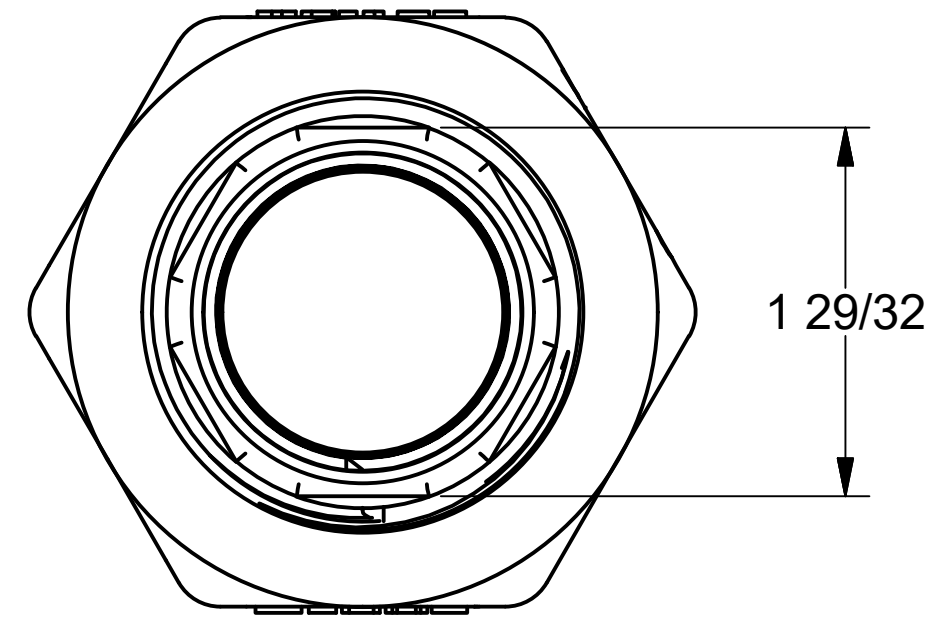

| Parts List | | |
|------------|-----|-------------------------|
| ITEM | QTY | DESCRIPTION |
| 1 | 1 | 1 1/4" TANK FLANGE BODY |
| 2 | 1 | 1" Tank Flange Gasket |
| 3 | 1 | 1" Tank Flange Nut |

| | | |
|--|--|--|
|  TOWN & COUNTRY PLASTICS <i>Customized For Precision</i> 10-B TIMBER LANE MARLBORO, NJ 07746 732-780-5300 WWW.TANDCPLASTICS.COM | Model #: PP/BKFT-1.25 | 1 1/4" Polypropylene Bulkhead Fitting |
| | | |