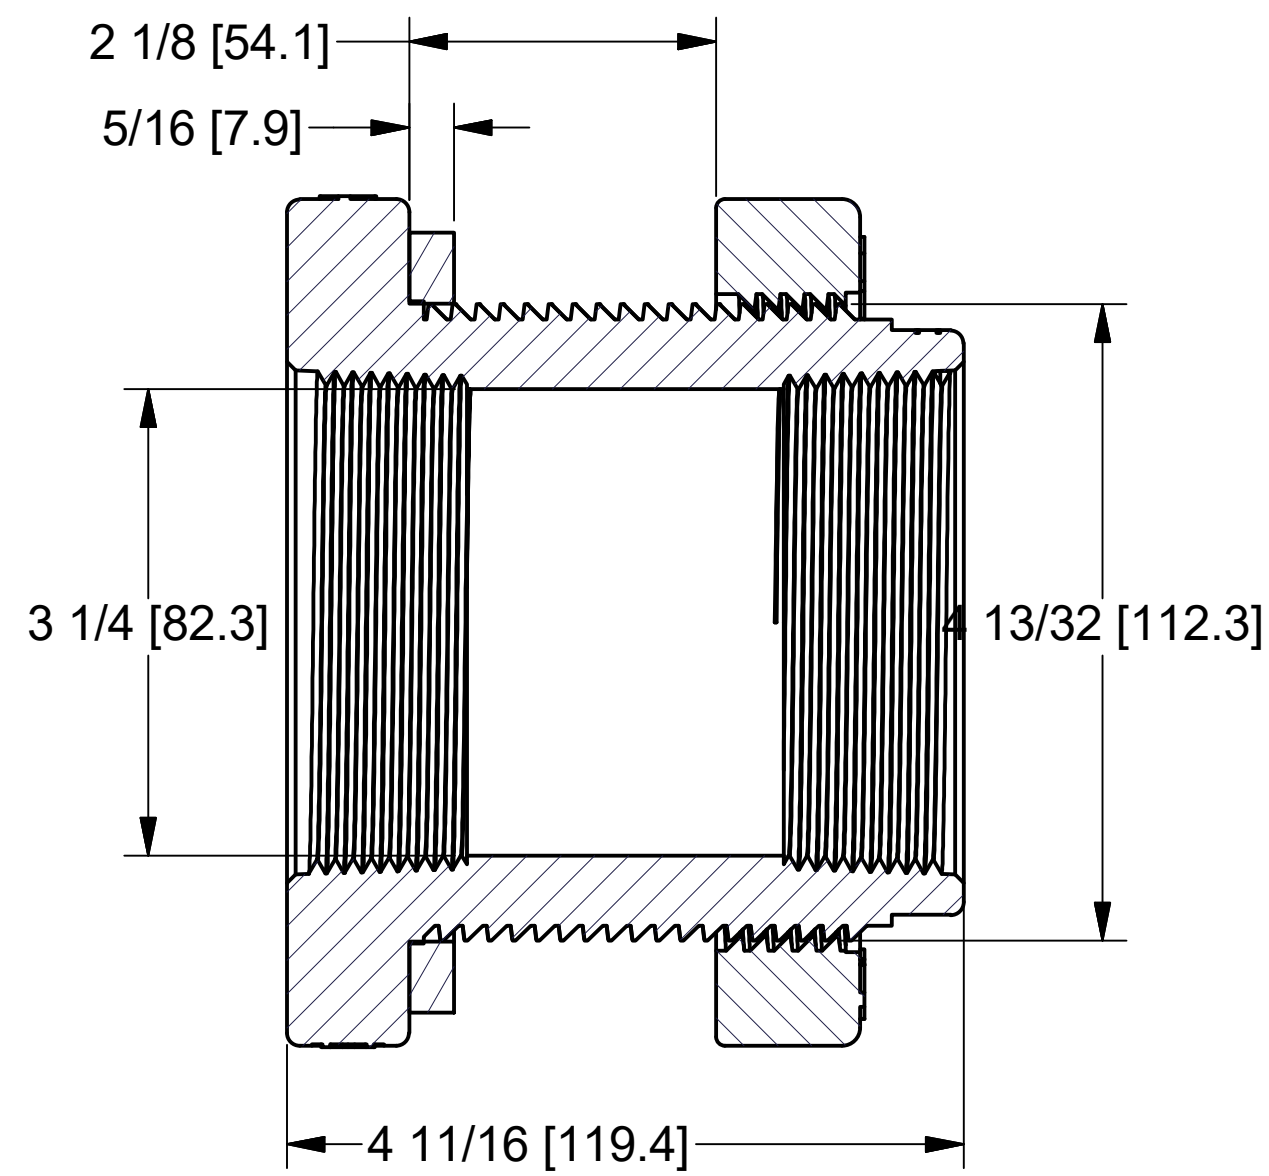

Parts List			
ITEM	QTY		DESCRIPTION
1	1		3" TANK FLANGE BODY
2	1		3" TF GASKET
3	1		3" TANK FLANGE NUT

T&C TOWN & COUNTRY PLASTICS <i>Customized For Precision</i> 10-B TIMBER LANE MARLBORO, NJ 07746 732-780-5300 WWW.TANDCPLASTICS.COM	Model #: PP/BKFT-3	3" Polypropylene Bulkhead Fitting