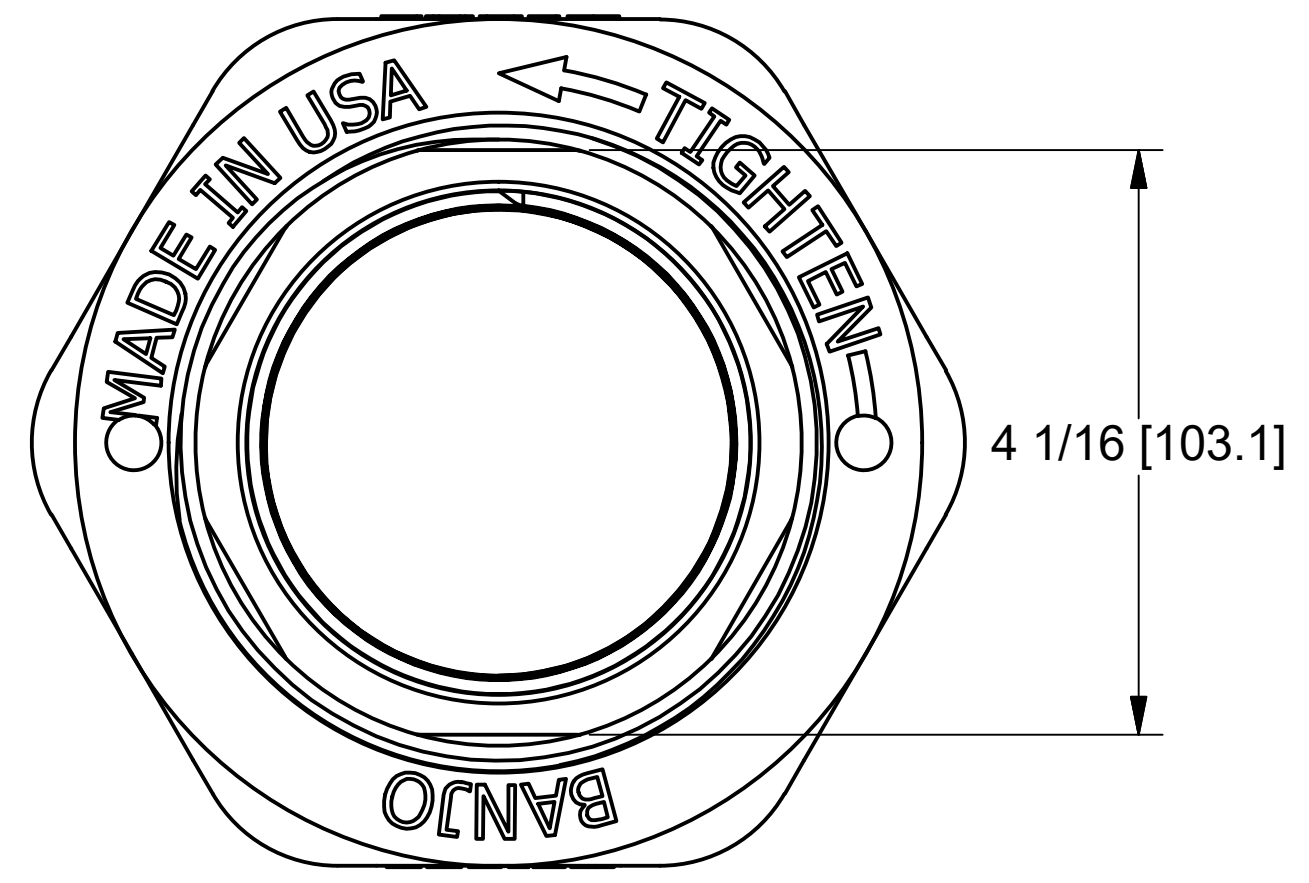

Parts List			
ITEM	QTY		DESCRIPTION
1	1		3" TANK FLANGE BODY
2	1		3" TF GASKET
3	1		3" TANK FLANGE NUT

T&C TOWN & COUNTRY PLASTICS <i>Customized For Precision</i> 10-B TIMBER LANE MARLBORO, NJ 07746 732-780-5300 WWW.TANDCPLASTICS.COM	Model #: PP/BKFT-3	3" Polypropylene Bulkhead Fitting