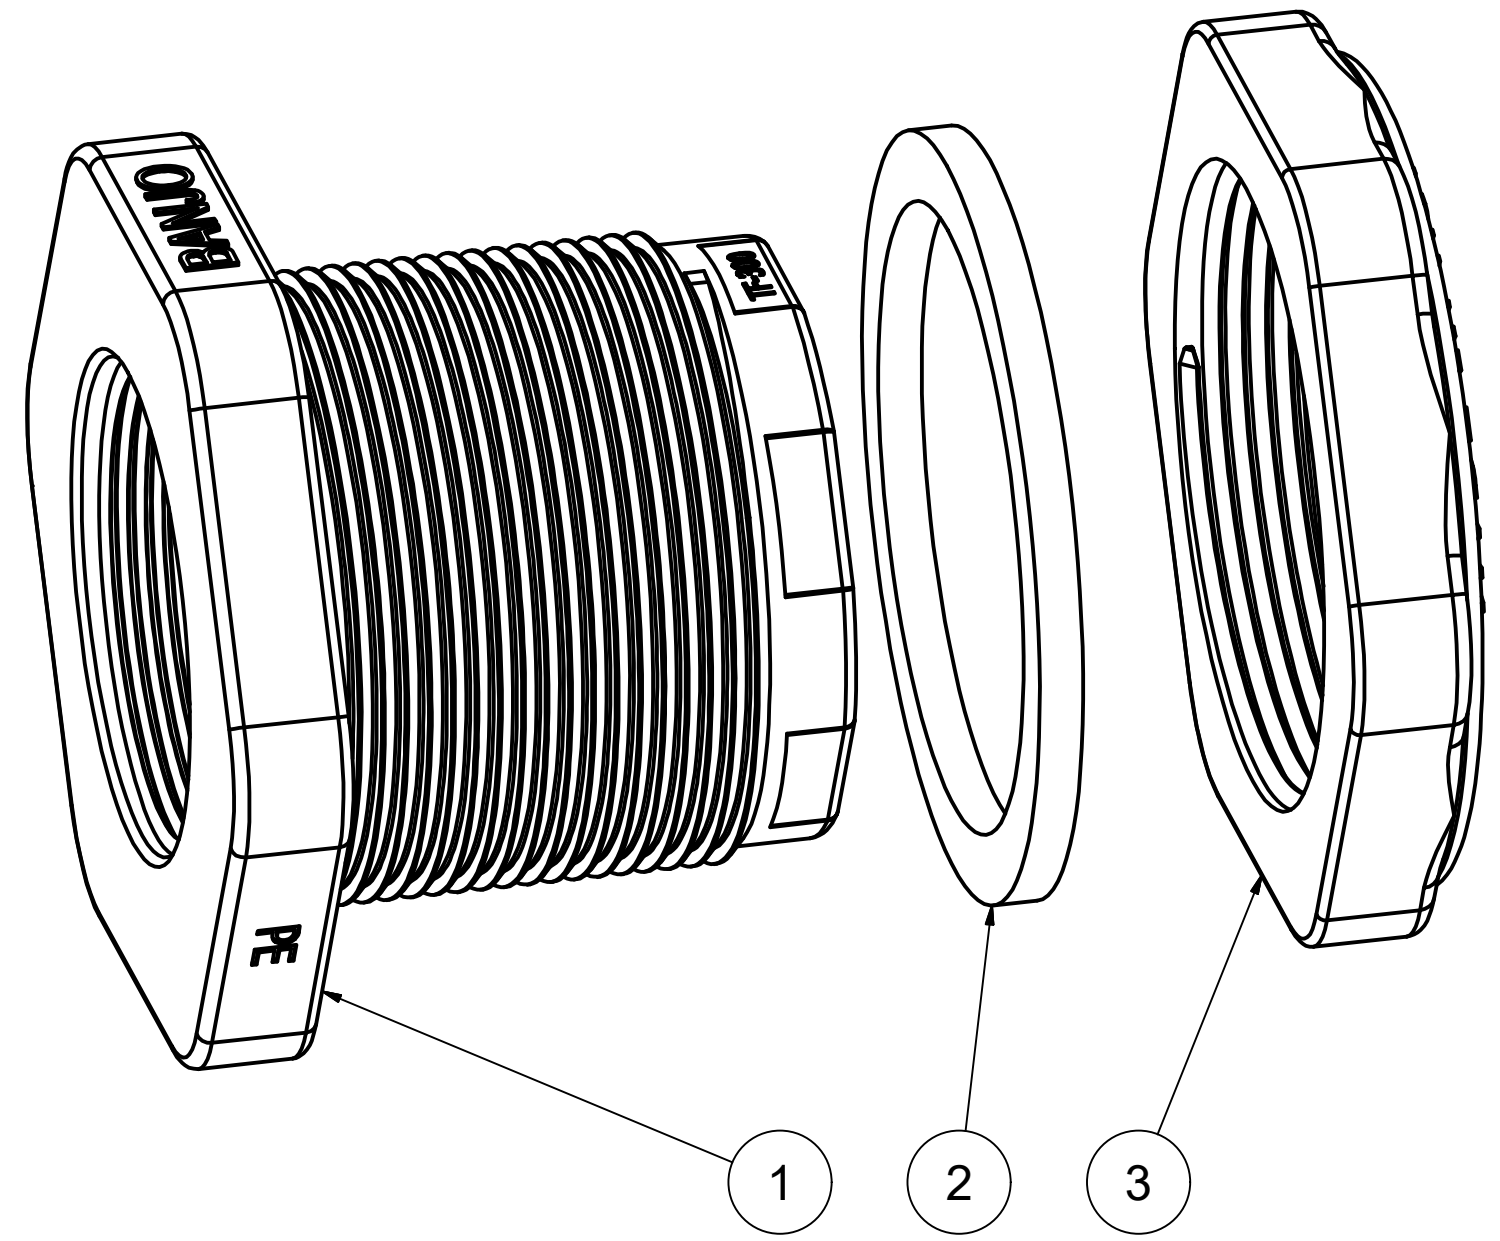

Parts List			
ITEM	QTY		DESCRIPTION
1	1		3" TANK FLANGE BODY
2	1		3" TF GASKET
3	1		3" TANK FLANGE NUT

T&C TOWN & COUNTRY PLASTICS <i>Customized For Precision</i> 10-B TIMBER LANE MARLBORO, NJ 07746 732-780-5300 WWW.TANDCPLASTICS.COM	Model #: PP/BKFT-3	3" Polypropylene Bulkhead Fitting