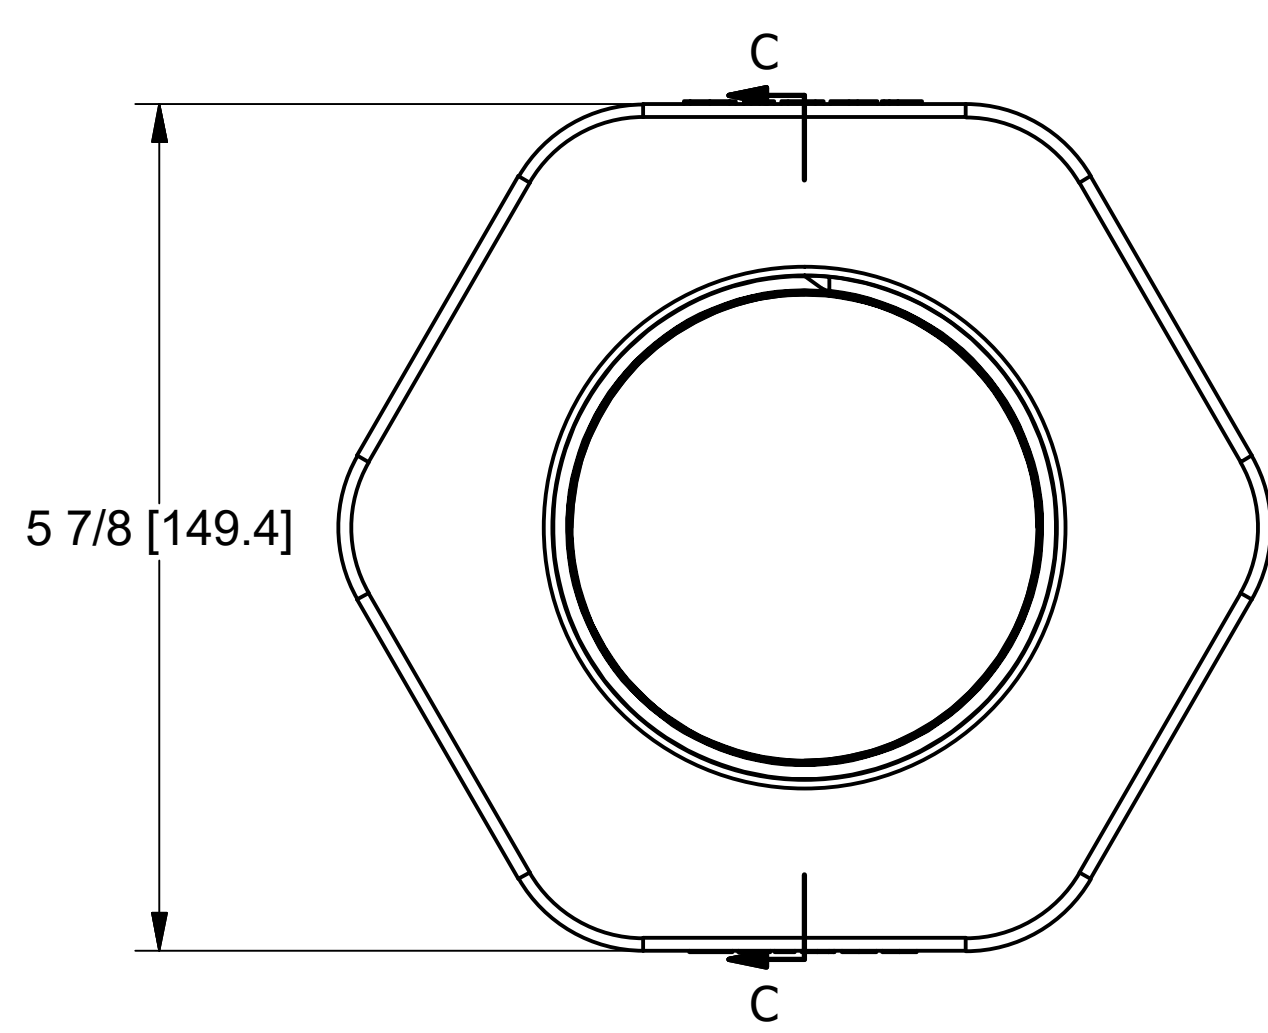

Parts List			
ITEM	QTY		DESCRIPTION
1	1		3" TANK FLANGE BODY
2	1		3" TF GASKET
3	1		3" TANK FLANGE NUT

T&C TOWN & COUNTRY PLASTICS <i>Customized For Precision</i> 10-B TIMBER LANE MARLBORO, NJ 07746 732-780-5300 WWW.TANDCPLASTICS.COM	Model #: PP/BKFT-3	3" Polypropylene Bulkhead Fitting