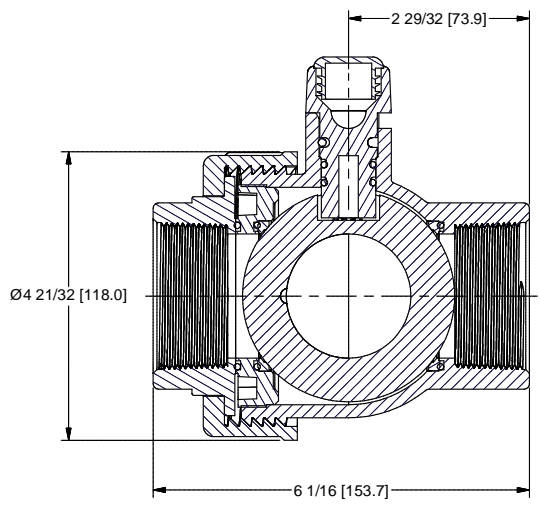

Parts List		
ITEM	QTY	DESCRIPTION
1	1	1" Union Valve Ring
5	1	1" UV Adapter Endplate
6	1	CAPLUG
7	1	#139 O-RING, EPDM

<b>T&amp;C</b> TOWN & COUNTRY PLASTICS <i>Customized For Precision</i> 10-B TIMBER LANE MARLBORO, NJ 07746 732-780-5300 WWW.TANDCPLASTICS.COM	<b>Model #:</b>	<b>2" PP Threaded Ball Valve</b>
	<b>PPV-100T</b>	