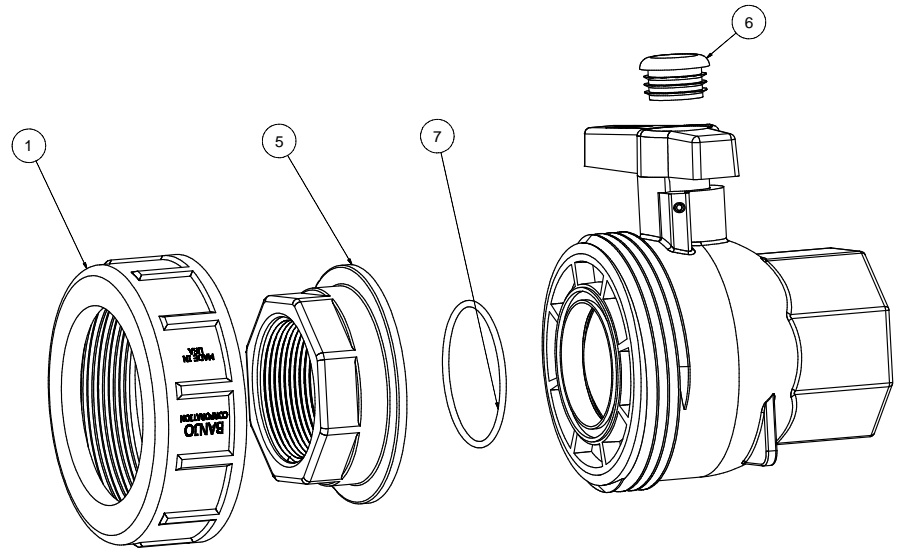

Parts List		
ITEM	QTY	DESCRIPTION
1	1	1" Union Valve Ring
5	1	1" UV Adapter Endplate
6	1	CAPLUG
7	1	#139 O-RING, EPDM

<b>T&amp;C</b> TOWN & COUNTRY PLASTICS <i>Customized For Precision</i> 10-B TIMBER LANE MARLBORO, NJ 07746 732-780-5300 WWW.TANDCPLASTICS.COM	<b>Model #:</b>	<b>2" PP Threaded Ball Valve</b>
	<b>PPV-100T</b>	