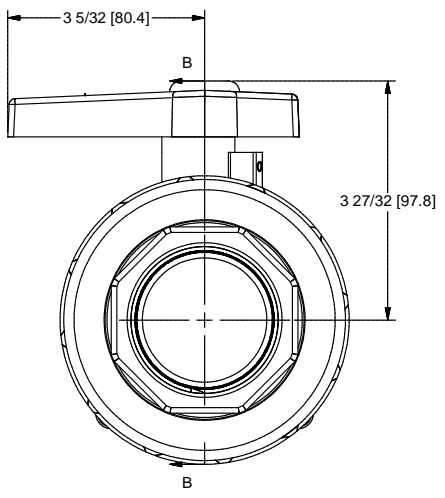

Parts List		
ITEM	QTY	DESCRIPTION
1	1	1" Union Valve Ring
5	1	1" UV Adapter Endplate
6	1	CAPLUG
7	1	#139 O-RING, EPDM

<b>T&amp;C</b> TOWN & COUNTRY PLASTICS <i>Customized For Precision</i> 10-B TIMBER LANE MARLBORO, NJ 07746 732-780-5300 WWW.TANDCPLASTICS.COM	<b>Model #:</b>	<b>2" PP Threaded Ball Valve</b>
	<b>PPV-100T</b>	