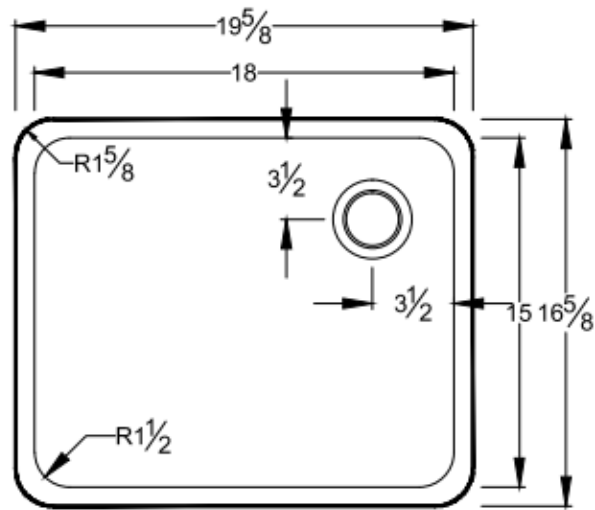

SECTION VIEW

TOP VIEW

SINK MOLDED FROM EPOXY RESIN		THIS SINK SHIPS FROM TAYLOR, TX 76574	
 TOWN & COUNTRY PLASTICS <i>Customized For Precision</i> 10B TIMBER LANE MARLBORO, NJ 07746 732-780-5300 WWW.TANDCPLASTICS.COM	<u>WEIGHT</u> 58 lbs.	<u>SINK MODEL</u> D-30	