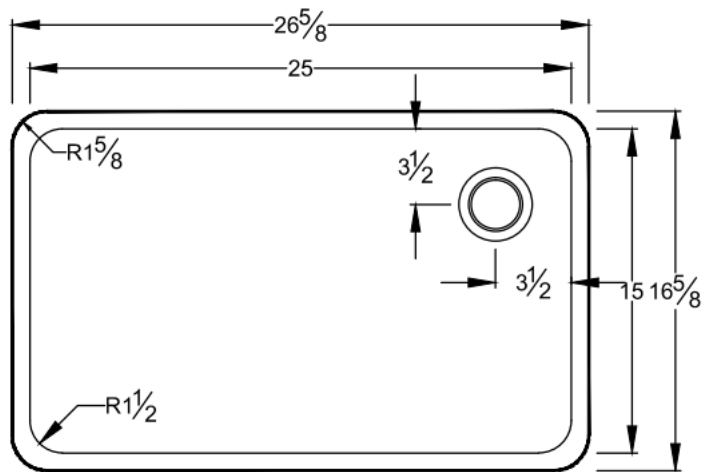

SECTION VIEW

TOP VIEW

<p>SINK MOLDED FROM EPOXY RESIN</p>	<p>THIS SINK SHIPS FROM TAYLOR, TX 76574</p>	
<p>T&C TOWN & COUNTRY PLASTICS <i>Customized For Precision</i> 10B TIMBER LANE MARLBORO, NJ 07746 732-780-5300 WWW.TANDCPLASTICS.COM</p>	<p><u>WEIGHT</u> 72 lbs.</p>	<p><u>SINK MODEL</u> D-55</p>