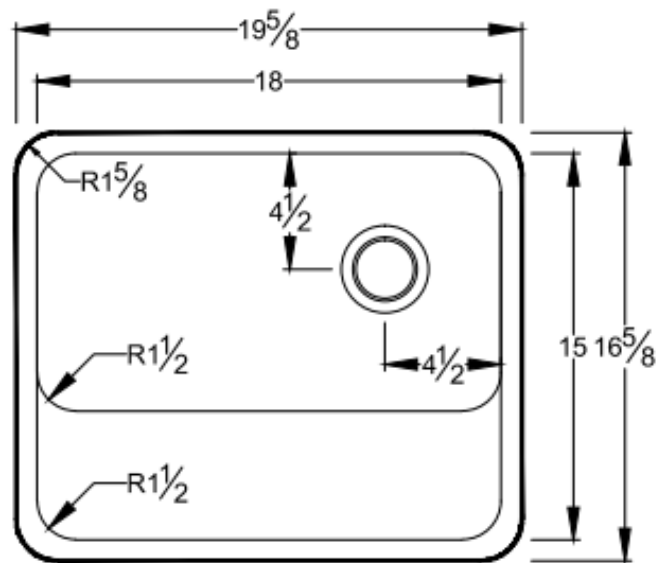

SECTION VIEW  
(FRONT TO BACK)

TOP VIEW

<p><b>SINK MOLDED FROM EPOXY RESIN</b></p>	<p><b>THIS SINK SHIPS FROM TAYLOR, TX 76574</b></p>	
<p><b>T&amp;C</b> <b>TOWN &amp; COUNTRY PLASTICS</b>  <i>Customized For Precision</i>          10-B TIMBER LANE          MARLBORO, NJ 07746          732-780-5300          WWW.TANDCPLASTICS.COM</p>	<p><b><u>WEIGHT</u></b>  <b>39 lbs.</b></p>	<p><b><u>MODEL #:</u></b>  <b>PL26ADA</b></p>