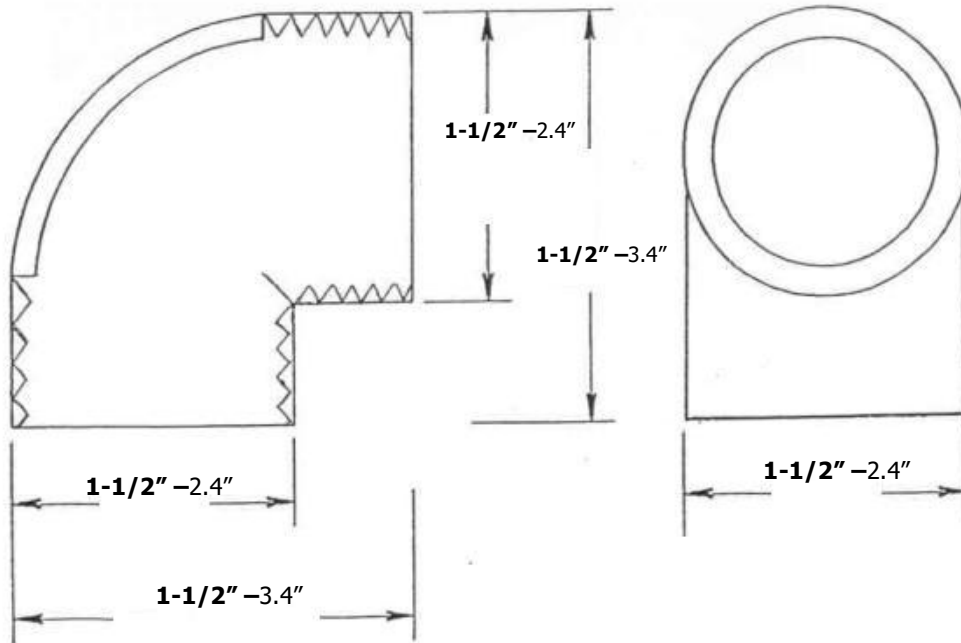

TOWN & COUNTRY PLASTICS

Customized For Precision

10-B Timber Lane, Marlboro, NJ 07746 • (732) 780-5300 • FAX: (732) 294-0001 • www.tandcplastics.com

MODEL #PP-15002T
POLYPROPYLENE THREADED
90-DEGREE Street ELBOW
(SHORT RADIUS)

FT x MT

NOTE: SMALLER AND LARGER SIZES AVAILABLE AS WELL.