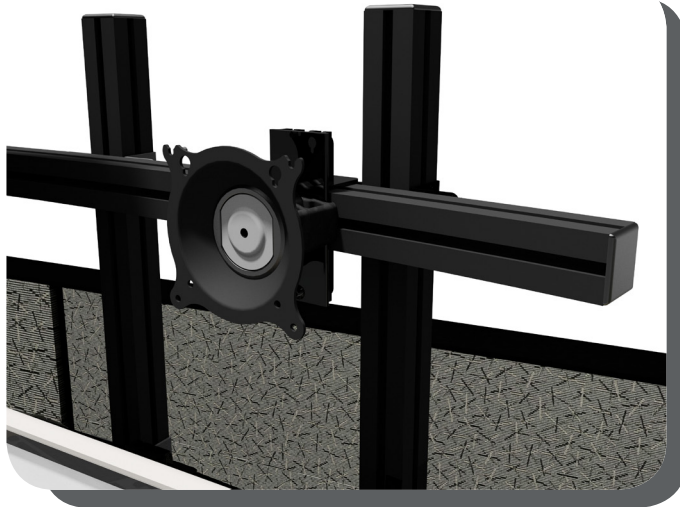

## Quickly and easily add monitors to any Xybix workstation with Quick Stack.

*Users can be rest assured with any future growth or expansion that their Xybix workstations can accommodate new or larger monitor additions.*

### Quick Stack Benefits

- Add monitors quickly and easily to existing Xybix workstation monitor array with Xybix's monitor mounting Quick Stack option.
- Xybix patented Rollervision® allows for simple monitor replacements and upgrades.
- The modularity of the stack on option allows for future upgrades to accommodate more and larger screens.
- An entire second row of screens can be added to existing workstation.