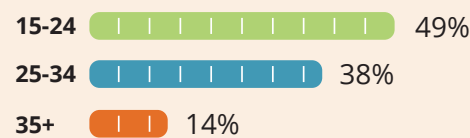

SIERRA LEONE

Income Stability

Over 26% have reported making less income than they did in the previous week.

Employment Type

Staple food prices

LIBERIA

Income Stability

Over 22% have reported making less income than they did in the previous week.

Employment Type

Staple food prices

66% received information about Ebola from the radio

64% received information about Ebola from the radio

34% of respondents are head of household

Gender of respondents

Age of respondents