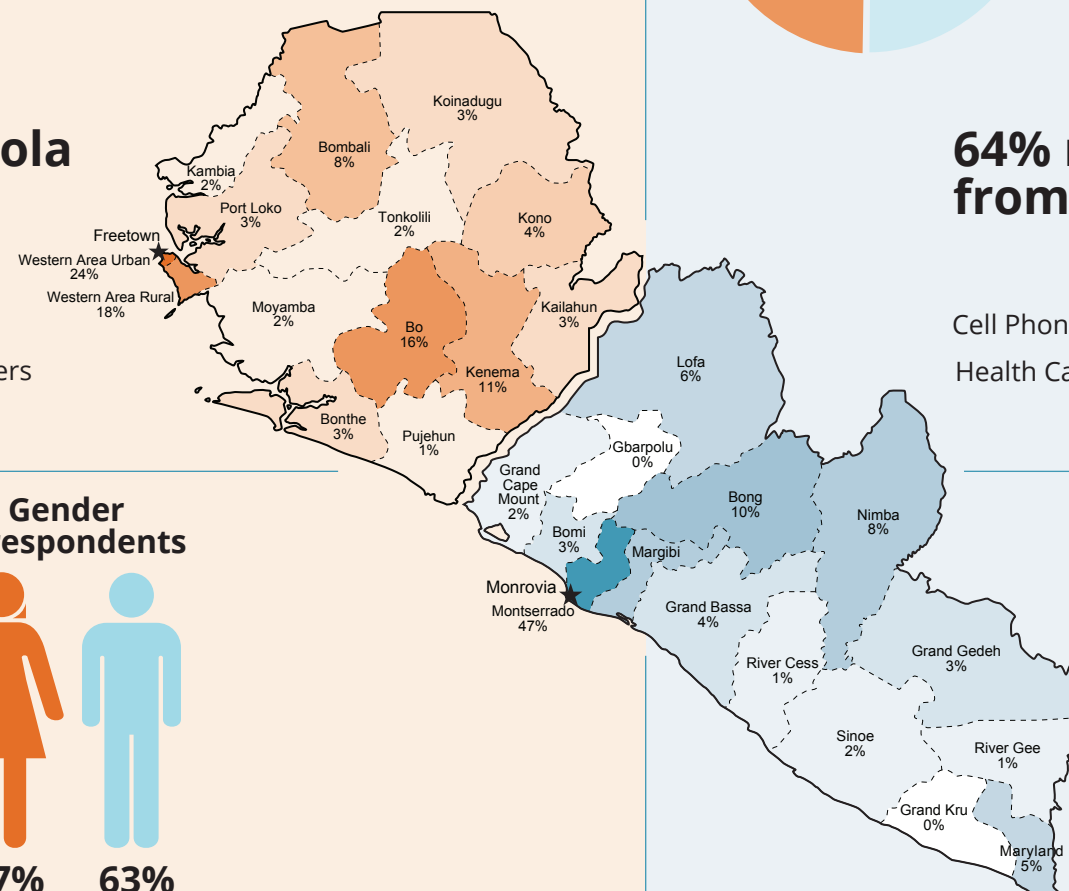

Employment Type

Staple food prices

66% received information about Ebola from the radio

64% received information about Ebola from the radio

34% of respondents are head of household

Gender of respondents

Age of respondents

51% of respondents are head of household

Gender of respondents

Age of respondents