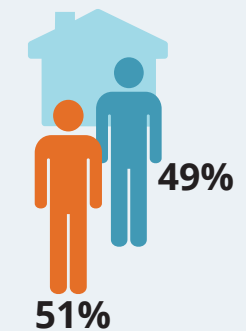

SIERRA LEONE

Income Stability

Over 26% have reported making less income than they did in the previous week.

Employment Type

Staple food prices

LIBERIA

Income Stability

Over 22% have reported making less income than they did in the previous week.

Employment Type

Staple food prices

66% received information about Ebola from the radio

64% received information about Ebola from the radio

34% of respondents are head of household

Gender of respondents

Age of respondents

51% of respondents are head of household

Gender of respondents

Age of respondents