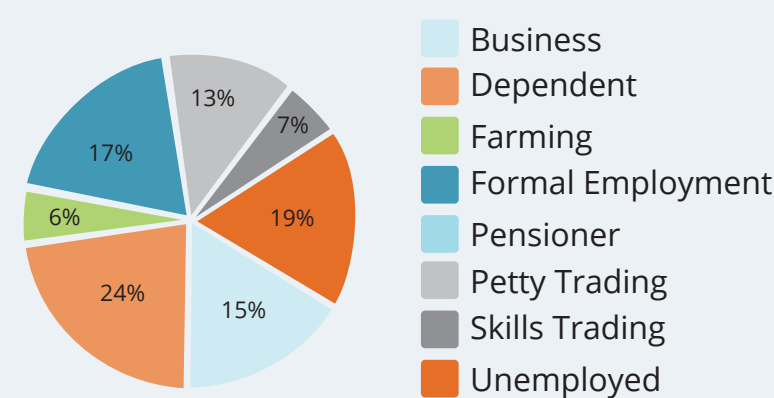

SIERRA LEONE

Income Stability

Over 26% have reported making less income than they did in the previous week.

Employment Type

Staple food prices

LIBERIA

Income Stability

Over 22% have reported making less income than they did in the previous week.

Employment Type

Staple food prices

66% received information about Ebola from the radio

64% received information about Ebola from the radio

34% of respondents are head of household

Gender of respondents

Age of respondents