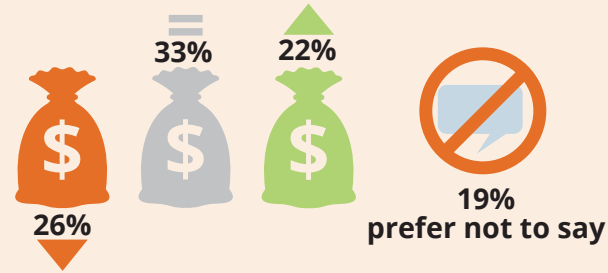

SIERRA LEONE

Income Stability

Over 26% have reported making less income than they did in the previous week.

Employment Type

Staple food prices

LIBERIA

Income Stability

Over 22% have reported making less income than they did in the previous week.

Employment Type

Staple food prices

66% received information about Ebola from the radio

64% received information about Ebola from the radio

34% of respondents are head of household

Gender of respondents

Age of respondents