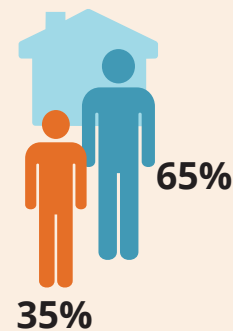

SIERRA LEONE

Income Stability

Over 26% have reported making less income than they did in the previous week.

Employment Type

Staple food prices

LIBERIA

Income Stability

Over 22% have reported making less income than they did in the previous week.

Employment Type

Staple food prices

66% received information about Ebola from the radio

64% received information about Ebola from the radio

34% of respondents are head of household

Gender of respondents

Age of respondents

51% of respondents are head of household

Gender of respondents

Age of respondents