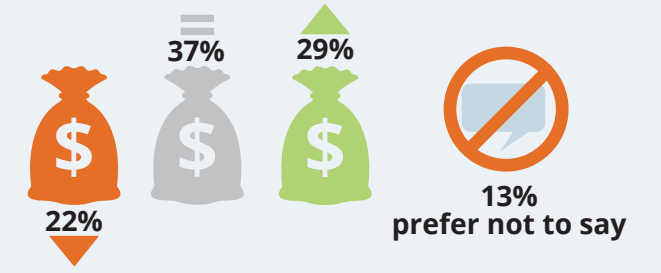

SIERRA LEONE

Income Stability

Over 26% have reported making less income than they did in the previous week.

Employment Type

Staple food prices

LIBERIA

Income Stability

Over 22% have reported making less income than they did in the previous week.

Employment Type

Staple food prices

66% received information about Ebola from the radio

64% received information about Ebola from the radio

34% of respondents are head of household

Gender of respondents

Age of respondents