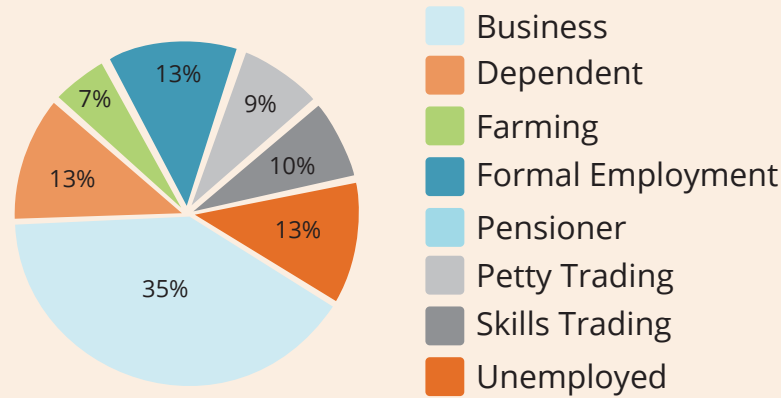

SIERRA LEONE

Income Stability

Over 26% have reported making less income than they did in the previous week.

Employment Type

Staple food prices

LIBERIA

Income Stability

Over 22% have reported making less income than they did in the previous week.

Employment Type

Staple food prices

66% received information about Ebola from the radio

64% received information about Ebola from the radio

34% of respondents are head of household

Gender of respondents

Age of respondents