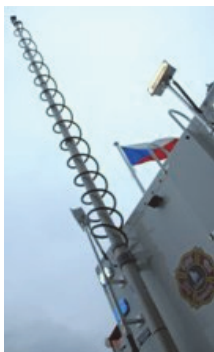

MIC Series Camera mounted on a Will-Burt Mast is raised to its fullest extent