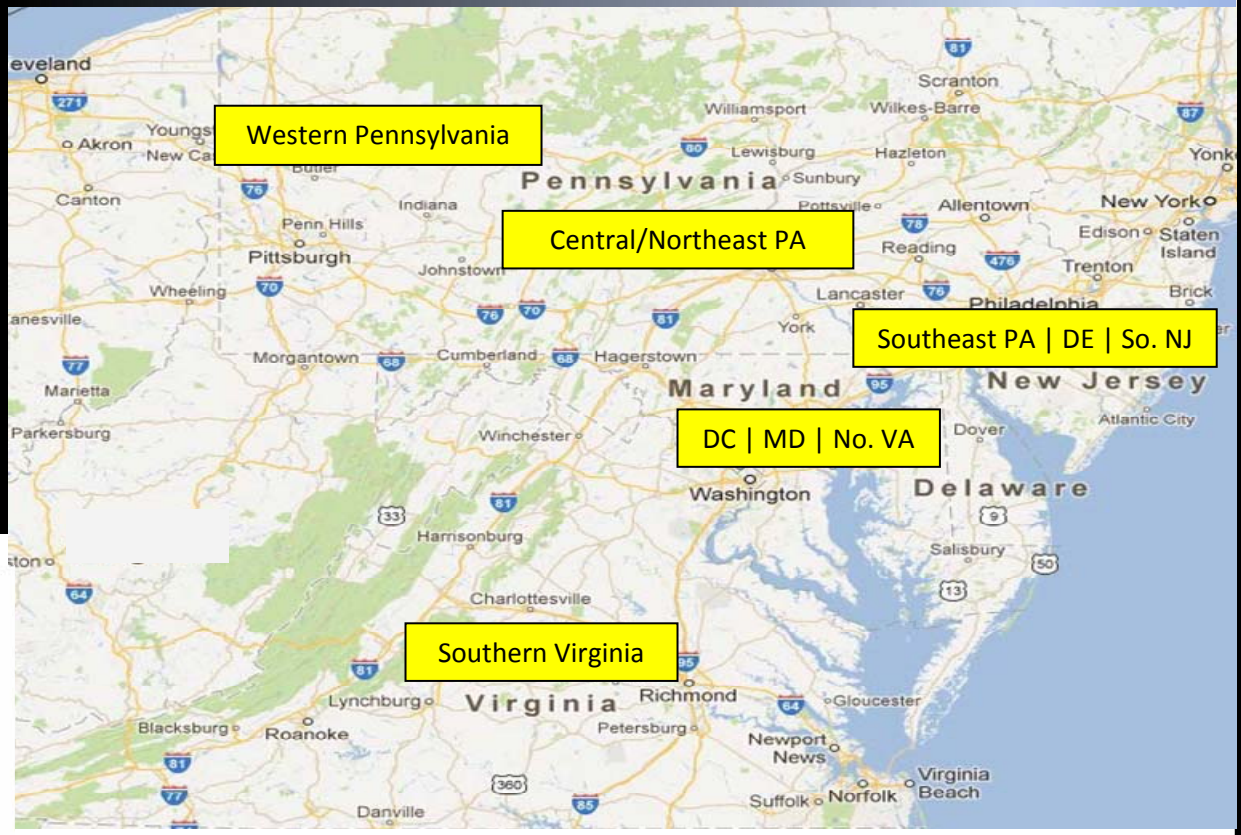

# Security | Comprehensive Evaluation from Perimeter to Core

## Contact |

- Maryland
- Washington DC
- Virginia
- Pennsylvania
- Delaware
- Southern New Jersey

Maryland | Virginia | Washington DC  
 Pennsylvania | So. New Jersey | Delaware

[www.MidChes.com](http://www.MidChes.com)  
[www.MidChes.com](http://www.MidChes.com)

Maryland | Virginia | Washington DC  
 Pennsylvania | So. New Jersey | Delaware

[support@chesapeakemarketing.com](mailto:support@chesapeakemarketing.com)  
[support@midlantic.net](mailto:support@midlantic.net)