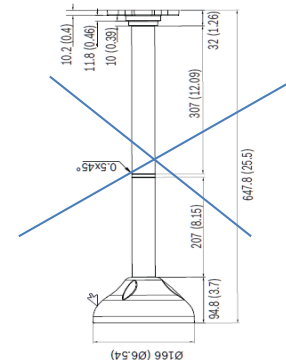

Flexidome to parapet mount

VGA-ROOF-MOUNT Roof Mount
Roof parapet mount, white
Order number VGA-ROOF-MOUNT

LTC 9230/01 Flat Roof Mount Adapter
For mounting a unit in an upright position on a flat surface for roof parapet mount VGA-ROOF-MOUNT
Order number **LTC 9230/01**

Need 1.5 npt to 3/4 adaptor to attach to parapet mount with 3/4 inch nipple 1 inch long between both adaptors

VDA-PMT-AODOME Outdoor Pipe Mount
Sturdy outdoor pipe mount bracket for dome cameras (Ø166 mm)
Order number **VDA-PMT-AODOME**
An adapter is supplied to convert between metric and imperial thread sizes (M35 female to 3/4 inch female).

VDA-PMT-AODOME PARTS

Flexidome to parapet mount

VGA-ROOF-MOUNT Roof Mount
Roof parapet mount, white
Order number VGA-ROOF-MOUNT

Need 1.5 npt to 3/4 adaptor to attach to parapet mount with 3/4 inch nipple 1 inch long between both adaptors

VDA-PMT-DOME Outdoor Pipe Mount
Sturdy outdoor pipe mount bracket for dome cameras (Ø166 mm)
Order number **VDA-PMT-DOME**
The camera housing has a 3/4 NPT thread

LTC 9230/01 Flat Roof Mount Adapter
For mounting a unit in an upright position on a flat surface for roof parapet mount VGA-ROOF-MOUNT
Order number **LTC 9230/01**