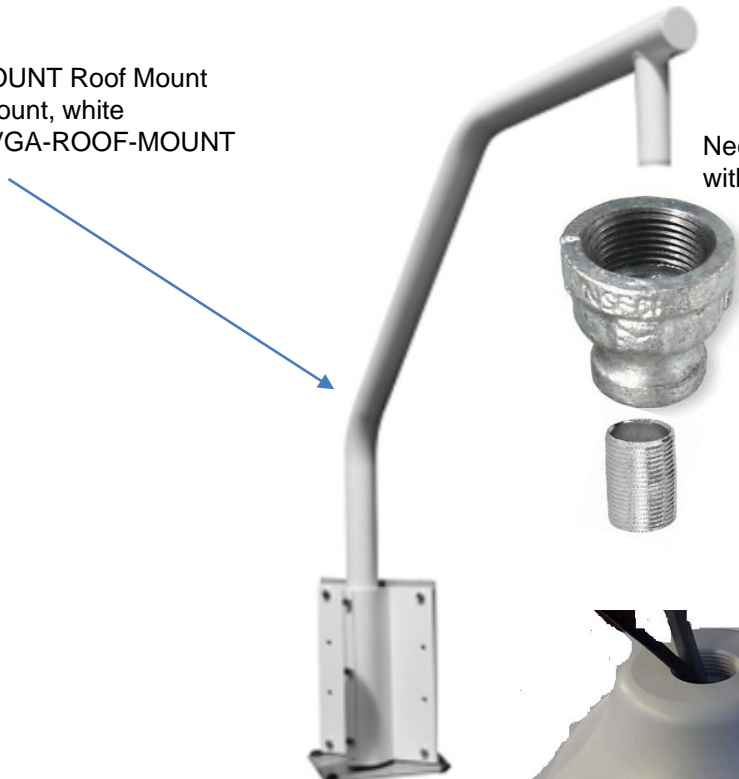

Flexidome to parapet mount

VGA-ROOF-MOUNT Roof Mount
Roof parapet mount, white
Order number VGA-ROOF-MOUNT

LTC 9230/01 Flat Roof Mount Adapter
For mounting a unit in an upright position on a flat surface for roof parapet mount VGA-ROOF-MOUNT
Order number **LTC 9230/01**

Need 1.5 npt to 3/4 adaptor to attach to parapet mount with 3/4 inch nipple 1 inch long between both adaptors

VDA-PMT-AODOME Outdoor Pipe Mount
Sturdy outdoor pipe mount bracket for dome cameras (Ø166 mm)
Order number **VDA-PMT-AODOME**
An adapter is supplied to convert between metric and imperial thread sizes (M35 female to 3/4 inch female).

VDA-PMT-AODOME PARTS

Flexidome to parapet mount

VGA-ROOF-MOUNT Roof Mount
Roof parapet mount, white
Order number VGA-ROOF-MOUNT

Need 1.5 npt to 3/4 adaptor to attach to parapet mount with 3/4 inch nipple 1 inch long between both adaptors

VDA-PMT-DOME Outdoor Pipe Mount
Sturdy outdoor pipe mount bracket for dome cameras (Ø166 mm)
Order number **VDA-PMT-DOME**
The camera housing has a 3/4 NPT thread

LTC 9230/01 Flat Roof Mount Adapter
For mounting a unit in an upright position on a flat surface for roof parapet mount VGA-ROOF-MOUNT
Order number **LTC 9230/01**