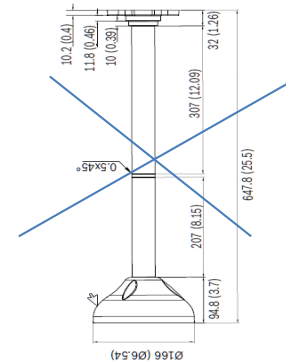

Need 1.5 npt to 3/4 adaptor to attach to parapet mount with 3/4 inch nipple 1 inch long between both adaptors

VDA-PMT-AODOME Outdoor Pipe Mount
Sturdy outdoor pipe mount bracket for dome cameras (Ø166 mm)
Order number **VDA-PMT-AODOME**
An adapter is supplied to convert between metric and imperial thread sizes (M35 female to 3/4 inch female).

VDA-PMT-AODOME PARTS

Flexidome to parapet mount

VGA-ROOF-MOUNT Roof Mount
Roof parapet mount, white
Order number VGA-ROOF-MOUNT

Need 1.5 npt to 3/4 adaptor to attach to parapet mount with 3/4 inch nipple 1 inch long between both adaptors

VDA-PMT-DOME Outdoor Pipe Mount
Sturdy outdoor pipe mount bracket for dome cameras (Ø166 mm)
Order number **VDA-PMT-DOME**
The camera housing has a 3/4 NPT thread

LTC 9230/01 Flat Roof Mount Adapter
For mounting a unit in an upright position on a flat surface for roof parapet mount VGA-ROOF-MOUNT
Order number **LTC 9230/01**