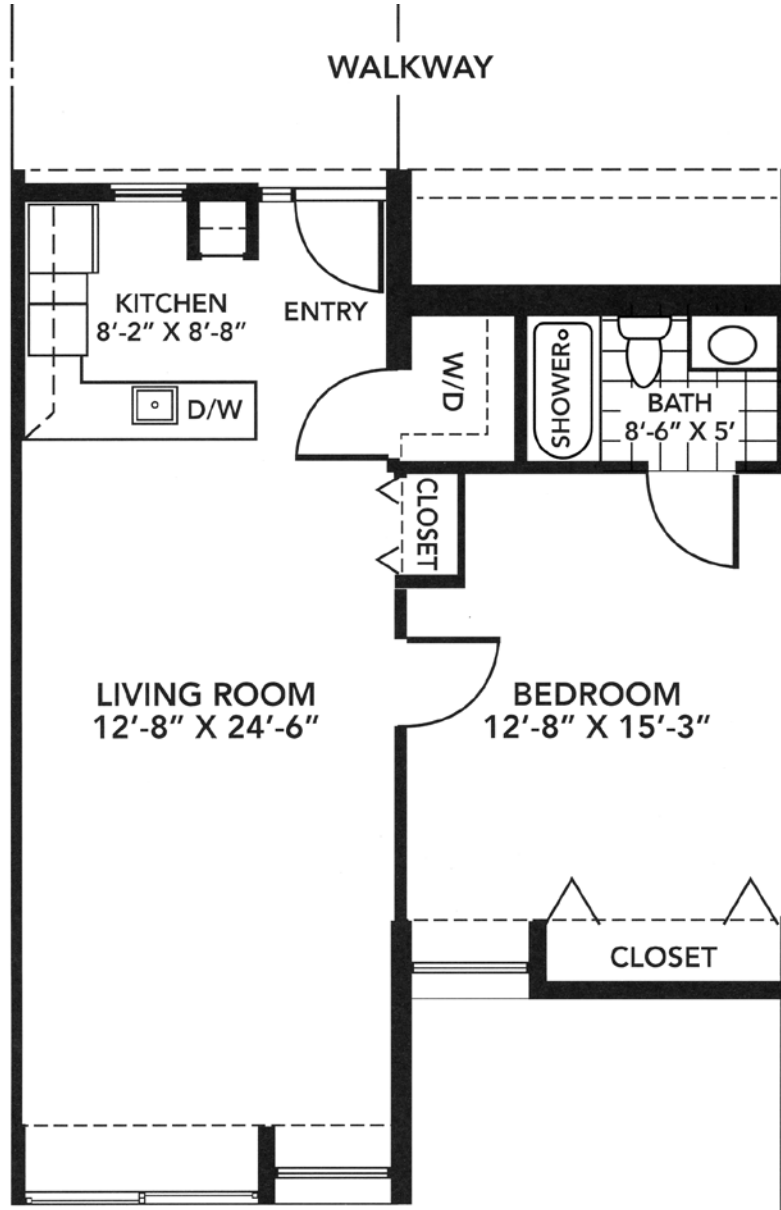

PRESBYTERIAN
SENIOR LIVING
Cathedral Village

1 Bedroom Apartment
Independent Living
Approx. 710-822 sq. ft.

Dimensions are approximate and may vary by apartment location.