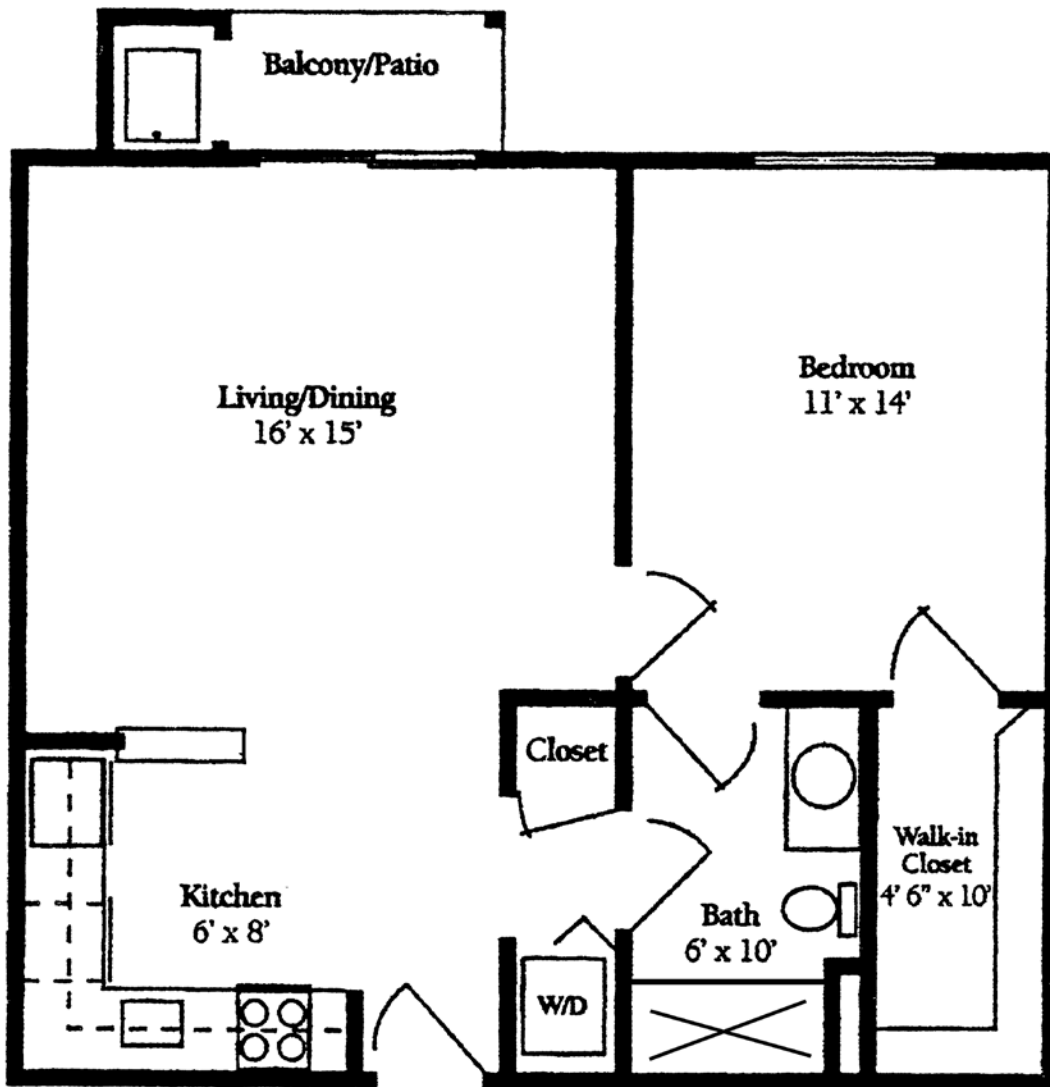

## Ashford

(1 Bedroom/1 Bath Apartment)

*Independent Living*

*Approx. 550 sq. ft.*

*\*All measurements are approximate and vary slightly by apartment building.*