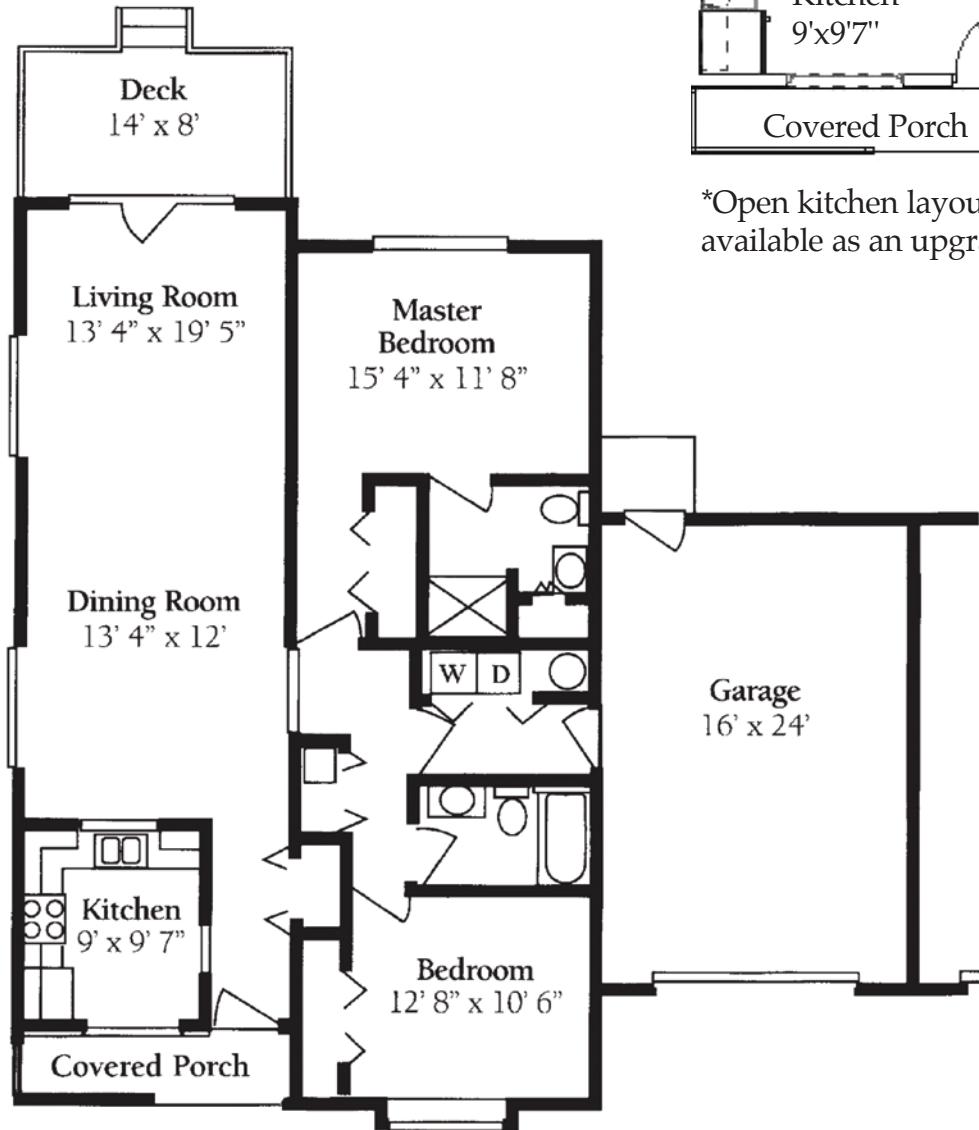

## Canterbury\*

(2 Bedroom/2 Bath Deluxe Cottage)

Independent Living

Approx. 1,130 sq. ft.

\*Open kitchen layout  
available as an upgrade.

\*Additional rooms such as sunrooms, double sunrooms, covered porches, extra bedrooms/dens are available on some cottages. Depending on cottage location, side windows in the living/dining rooms may or may not be included.