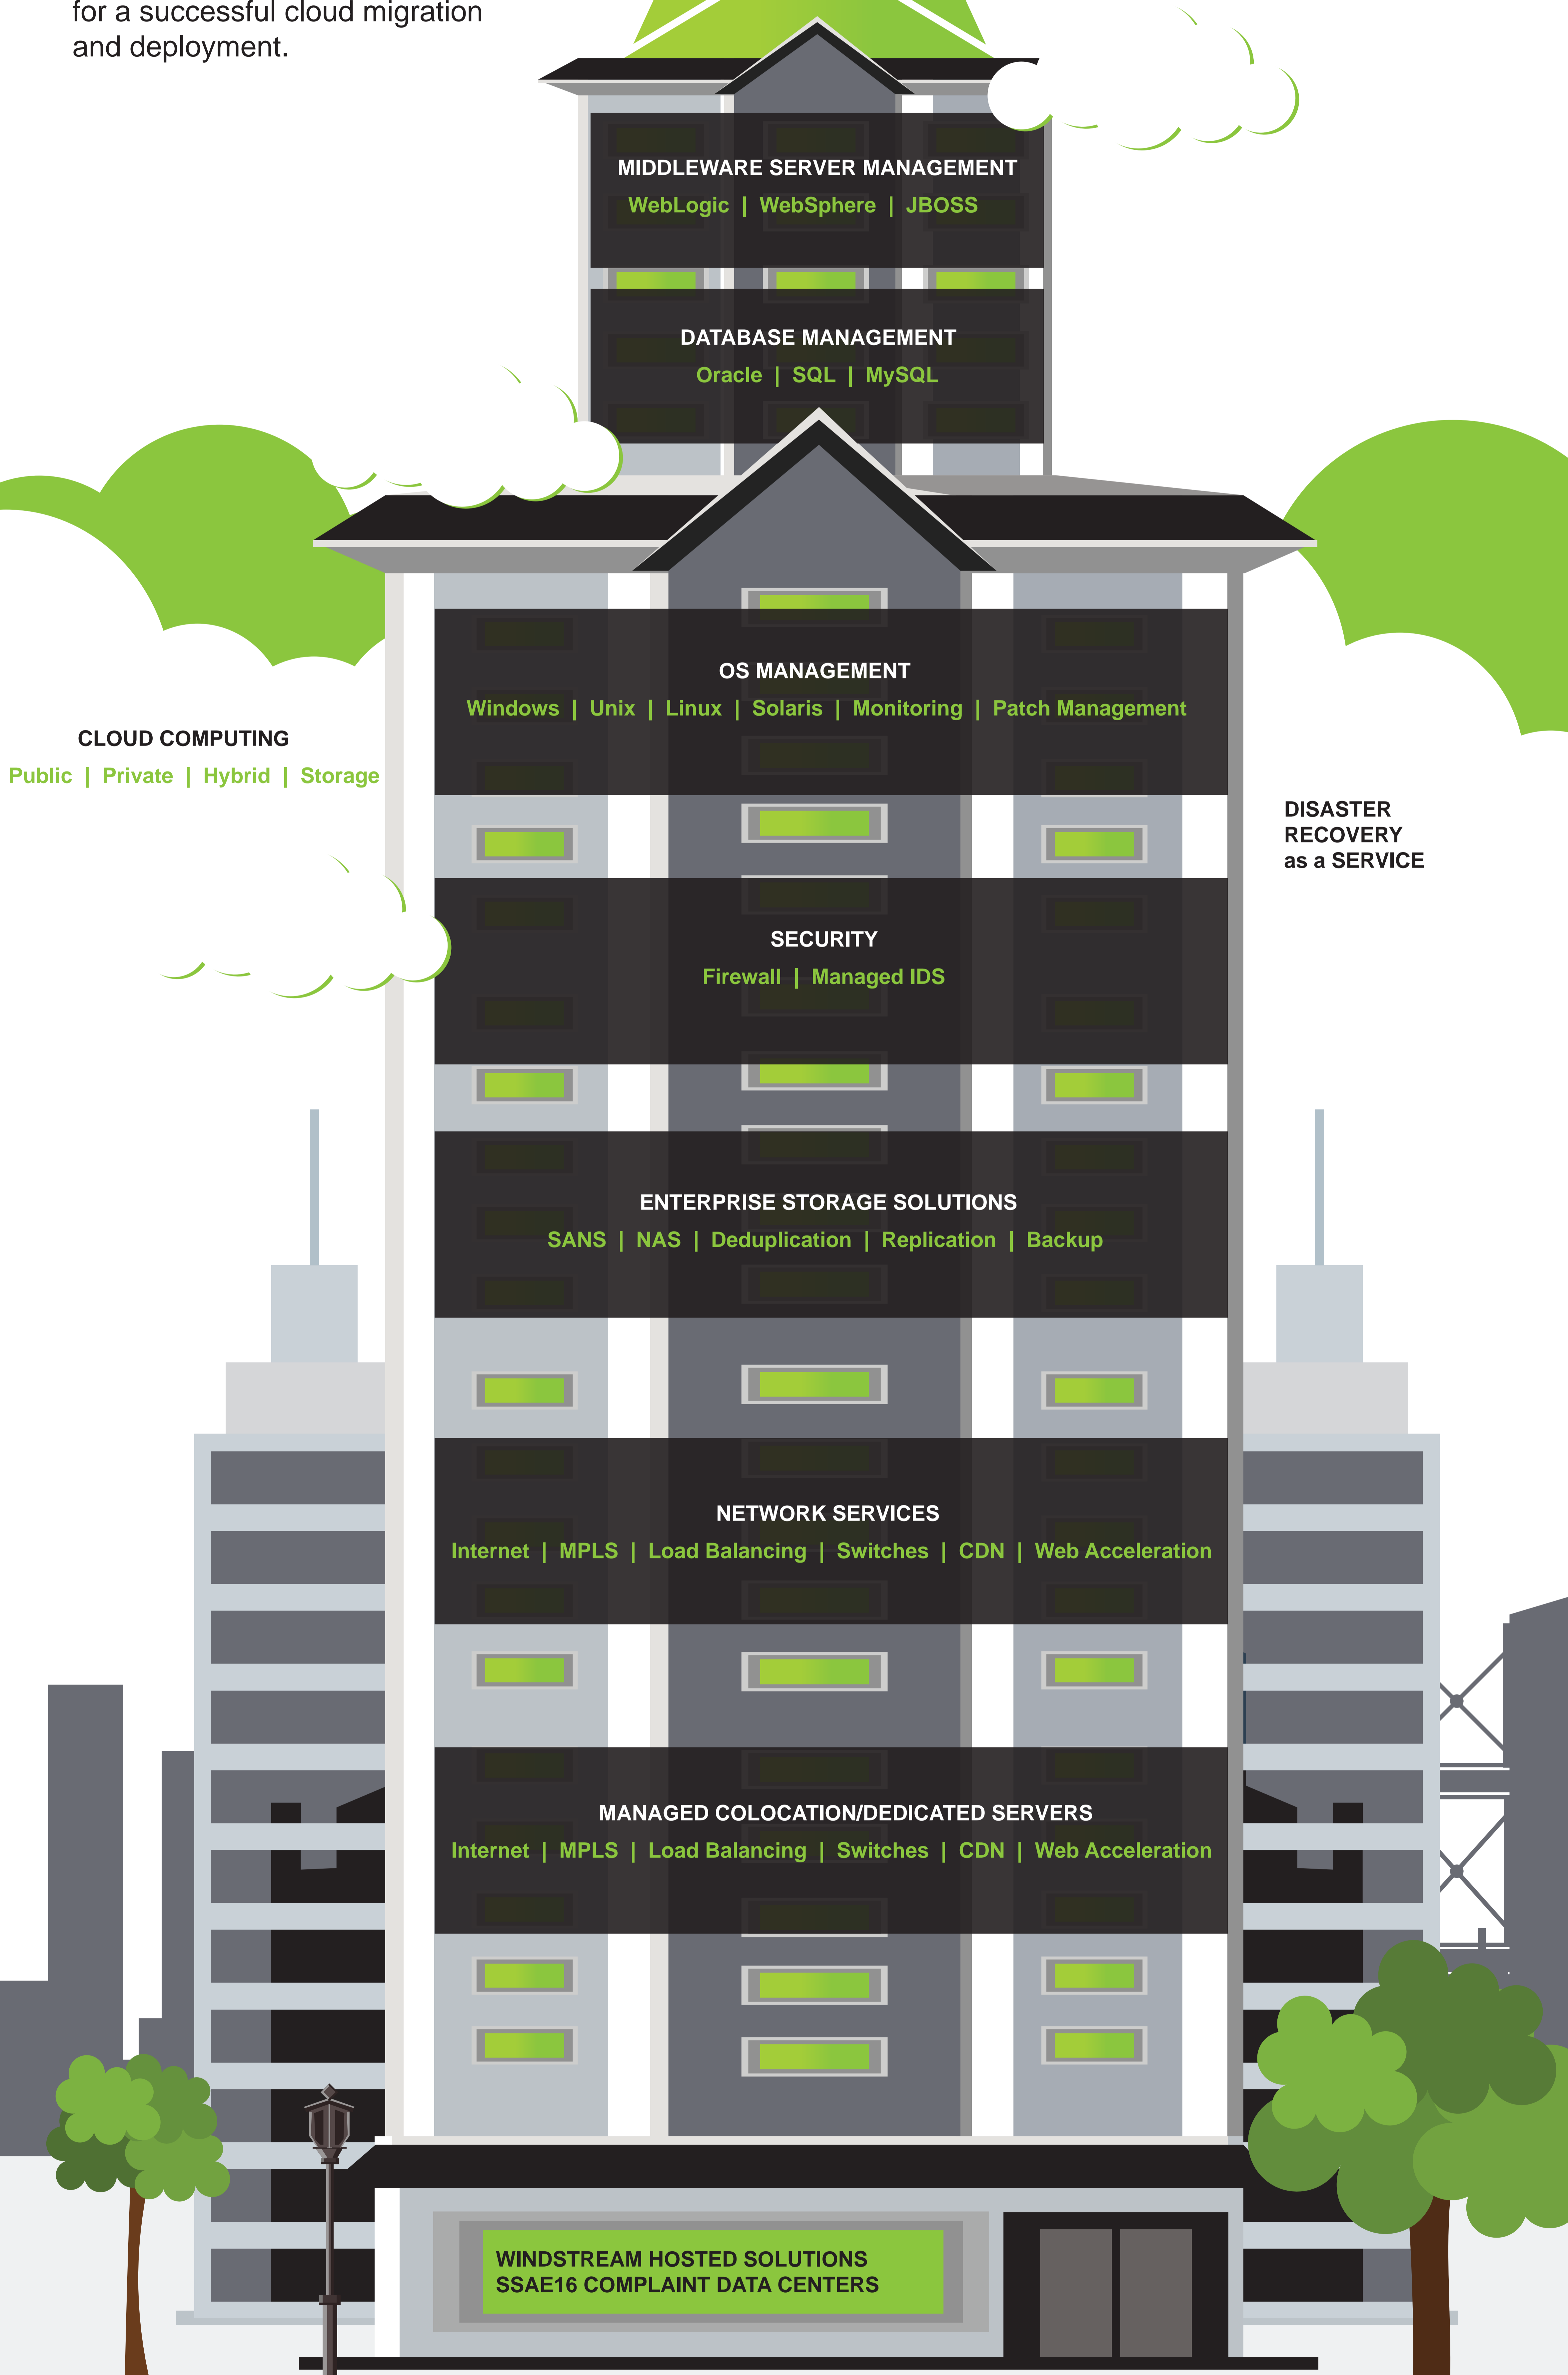

I N T R O D U C I N G

THE

WINDSTREAM SKYBREAKER

Built To Scale The Highest Networking and Cloud Heights

The strongest cloud structures are built on solid network foundations. If your network isn't properly sized, and the bandwidth and quality of service (QoS) isn't aligned for application performance, there can be complications during the cloud implementation phase, placing productivity at a standstill.

Our cloud and network infrastructure is securely and strategically architected from the ground up.

In Windstream, you're getting a single source for configuring and building your unified cloud and network infrastructure from top to bottom. We can diagnose your cloud readiness, optimize your network performance, manage your applications, and ensure you have the building blocks for a successful cloud migration and deployment.

CLOUD COMPUTING
Public | Private | Hybrid | Storage

DISASTER RECOVERY
as a SERVICE

Our cloud and network infrastructure is securely and strategically architected from the ground up.

Windstream is the partner you can lean on to make sure your network and cloud infrastructure can stand tall.