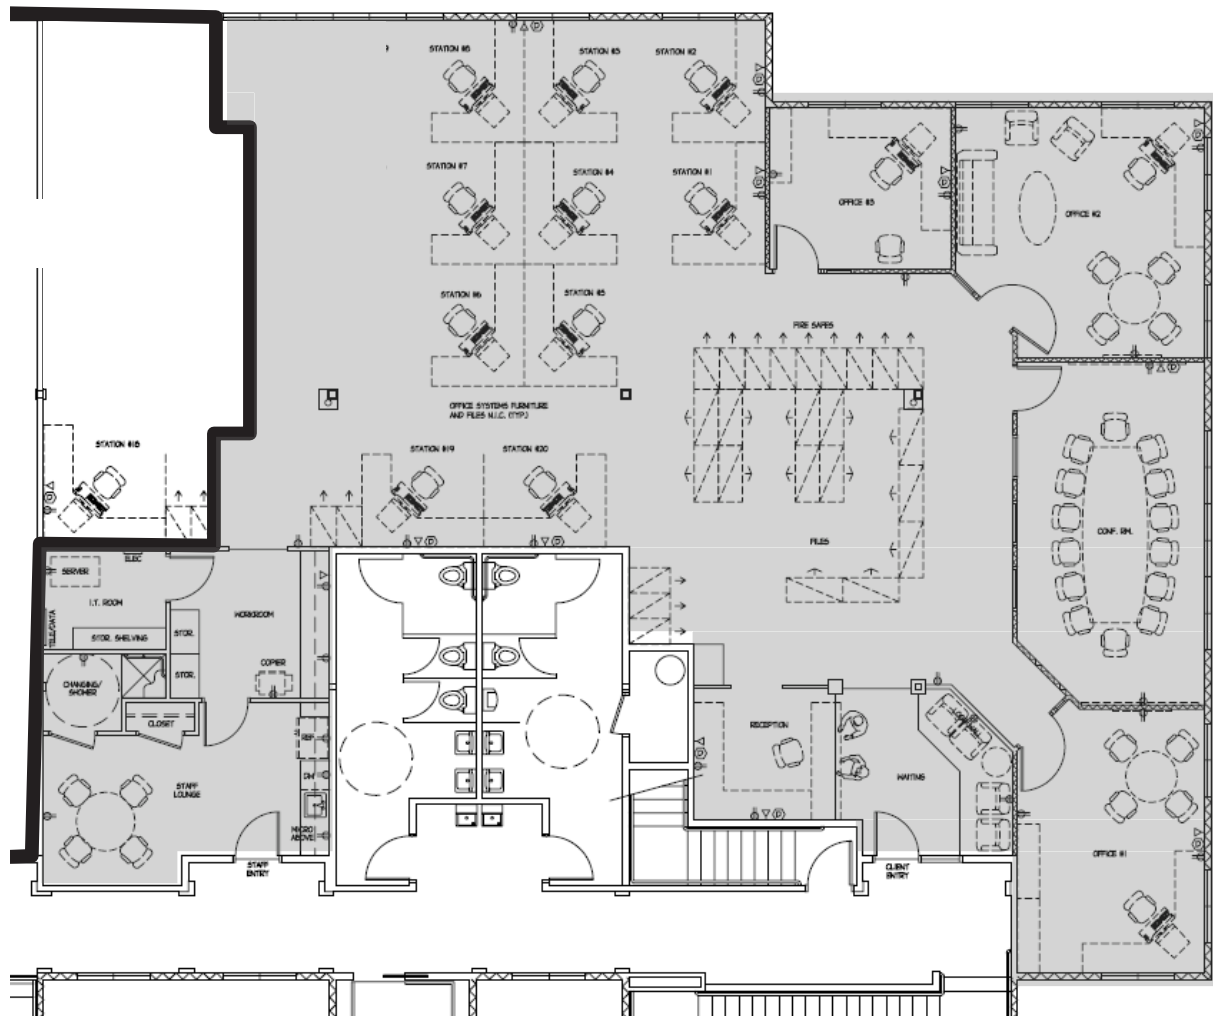

## OLYMPIC SQUARE PROFESSIONAL CENTER 5201 OLYMPIC DR, GIG HARBOR

Suite 210 - 3,962 Rentable Square Feet