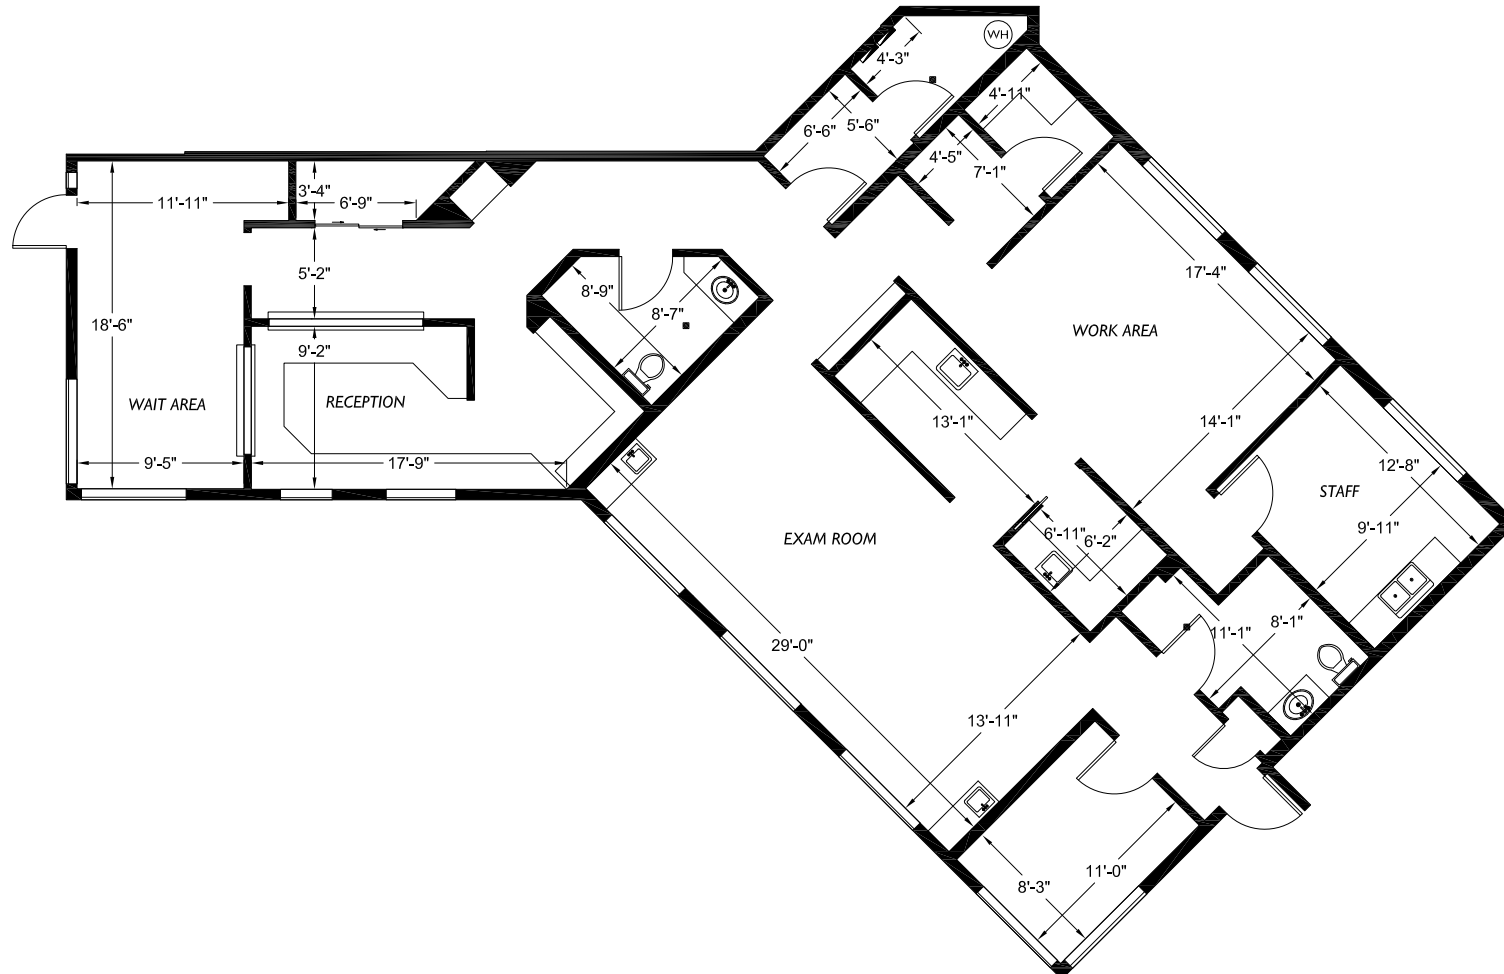

PUYALLUP PROFESSIONAL PLAZA
8114-8116 112TH ST. CT. E., PUYALLUP

Suite 8114A- 2,110 Rentable Square Feet