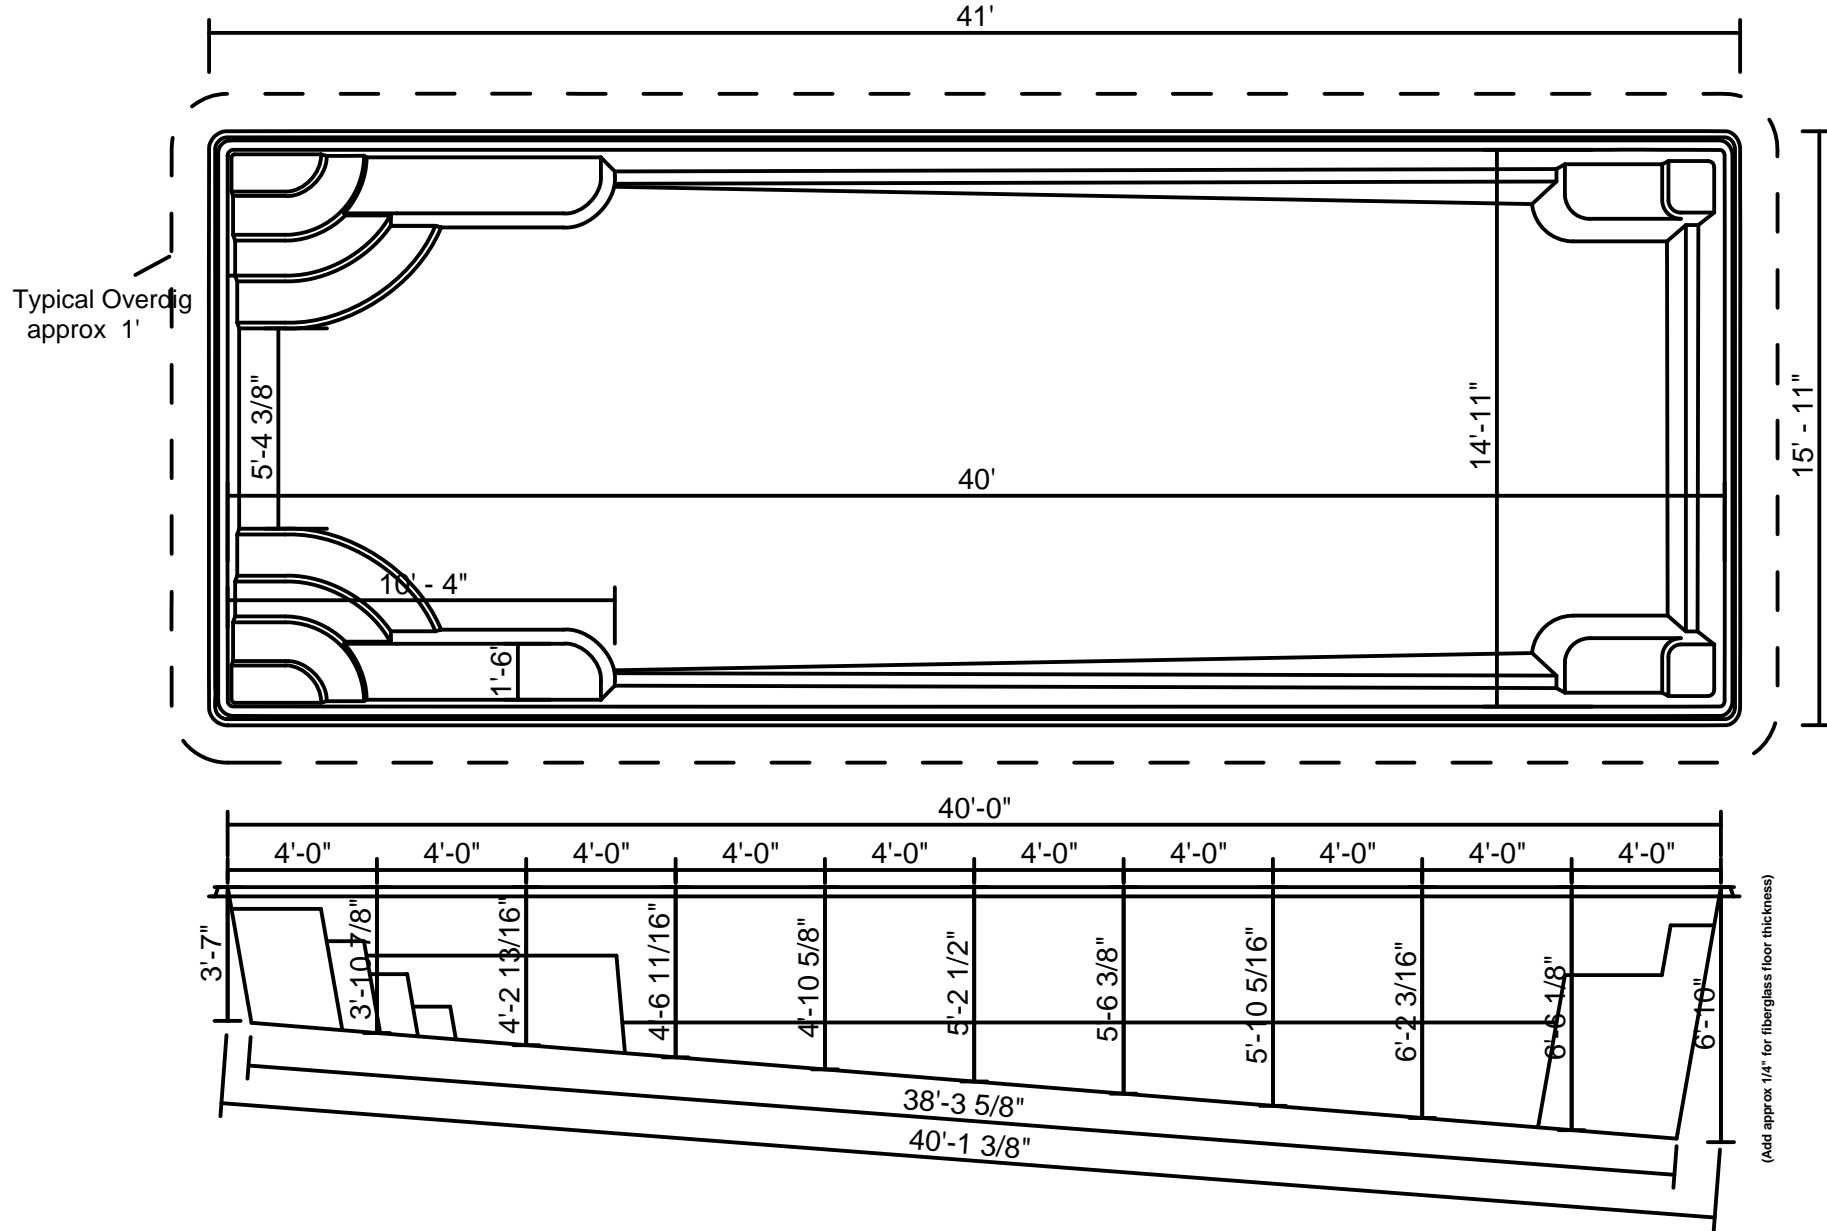

THURSDAY POOLS

Goliath 1641

Depth: 3' - 8" to 6' - 8"

SPECIFICATIONS:
 Volume: 17,000 gal (est)
 Weight: 3,850 lbs (est)
 Area: 600 sq. ft. (est)
 Perimeter: 110' (est)

CONTROL

| | |
|--------------|-------------|
| Designed By: | Checked By: |
| D.C. | TP |
| Created By: | Checked By: |
| BK | BK |

To be filled out by Pool Dealer

OWNER: **Goliath 1641**

ADDRESS:

POOL DEALER:

To be filled out by Thursday Pools LLC

Date: 9/25/13

Job No.

File No.