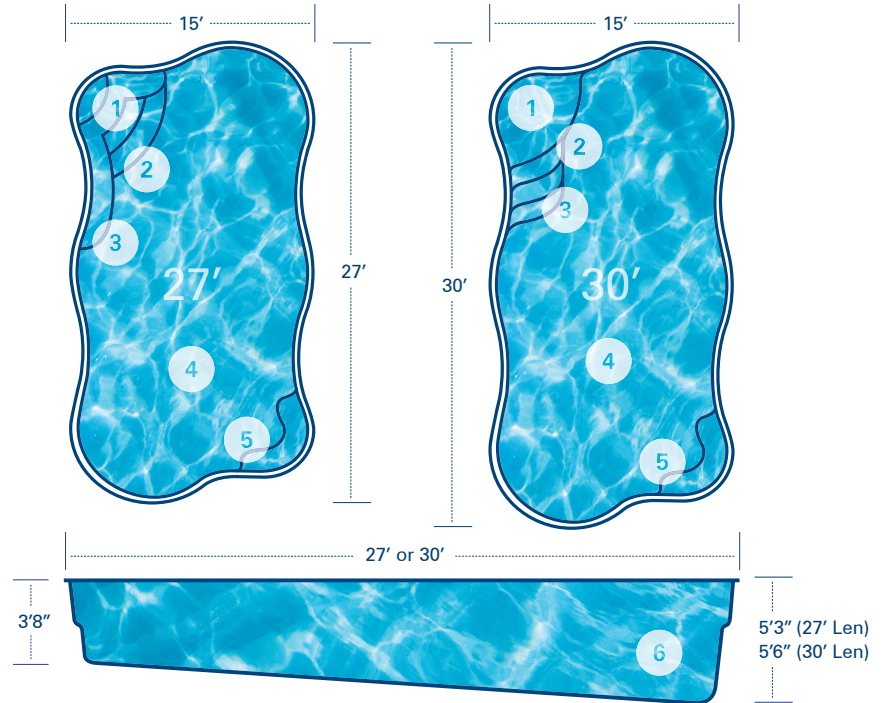

**River Pools**  
CATCH THE WAVE  
POWERED BY  
THURSDAY POOLS, MFG.

[riverpoolsandspas.com](http://riverpoolsandspas.com)

### Relax. Play. Stay Fit.

15' x 27'  
15' x 30'

1. **Relax.** Tanning ledge.
2. Easy entry steps.
3. Non-skid pool floor and steps.
4. **Plunge.** Open swim lane.
5. Deep end bench seat.
6. **Play.** Ideal depth for plunge and play.

## COMPOSITE SANDWICH OF AWESOMENESS

STRUCTURE: ENGINEERED AND LAYERED FOR PERFECTION. QUALITY RAW MATERIALS. 100% NORTH AMERICAN MADE.

1. Gel Coat
2. Vinyl Ester Barrier Coat
3. First Application of Chopped Fiberglass
4. Second Application of Chopped Fiberglass
5. Hand laid Woven Roving Fiberglass
6. Third Application of Chopped Fiberglass
7. Honeycomb Core
8. Fourth Application of Chopped Fiberglass
9. Fifth Application of Chopped Fiberglass