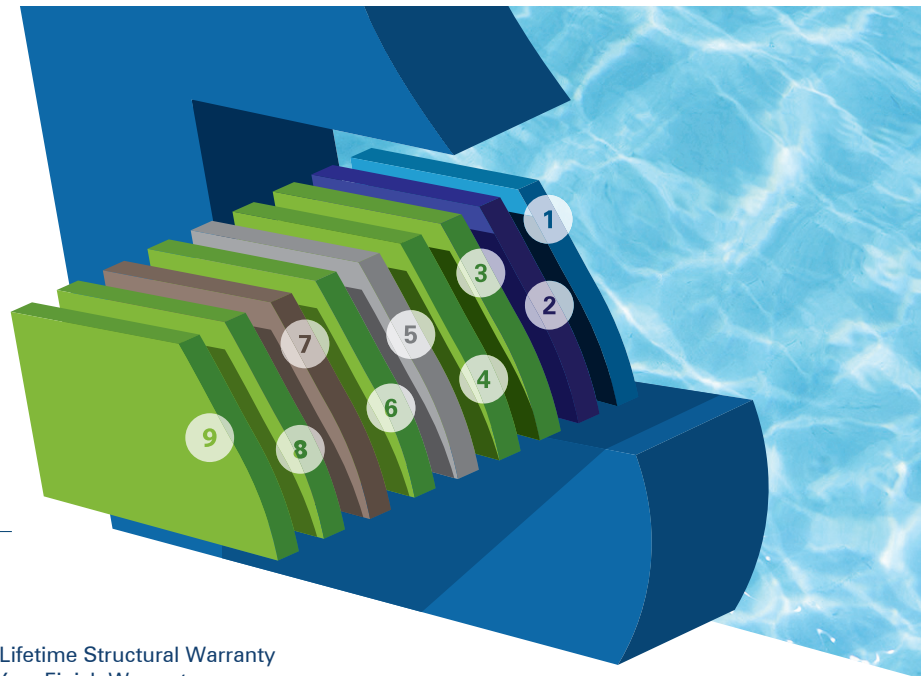

### Relax. Play. Stay Fit.

15' x 27'  
15' x 30'

1. **Relax.** Tanning ledge.
2. Easy entry steps.
3. Non-skid pool floor and steps.
4. **Plunge.** Open swim lane.
5. Deep end bench seat.
6. **Play.** Ideal depth for plunge and play.

## COMPOSITE SANDWICH OF AWESOMENESS

STRUCTURE: ENGINEERED AND LAYERED FOR PERFECTION. QUALITY RAW MATERIALS. 100% NORTH AMERICAN MADE.

1. Gel Coat
2. Vinyl Ester Barrier Coat
3. First Application of Chopped Fiberglass
4. Second Application of Chopped Fiberglass
5. Hand laid Woven Roving Fiberglass
6. Third Application of Chopped Fiberglass
7. Honeycomb Core
8. Fourth Application of Chopped Fiberglass
9. Fifth Application of Chopped Fiberglass