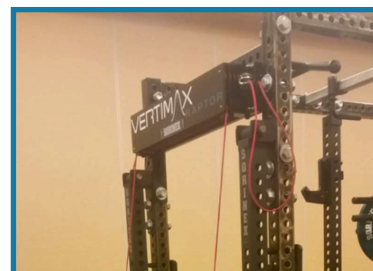

RAPTOR SERIES [PORTABLE]

Portable Resistance Training System

The light weight Raptor unit is a revolutionary, portable resistance training system that utilizes the patented VertiMax Elastic Training Technology to load athletes for distances of up to approximately 45 yards. With the Raptor, a whole new dimension in speed and strength training opens up for individual and team training from youth to Pro levels that simply isn't possible with conventional elastic bands. In less than two minutes a Raptor unit can be attached to a chain link fence, wall or portable support to transform any space into a world class speed and strength training center.

RAPTOR [2 Band System]

Length:	36"
Width:	5"
Height:	8"
Weight:	17 lbs
# of Bands:	2 Bands
Training Range:	Approx. 20 yards
Accessory Included:	360 Degree Training Belt
Color:	Black
Warranty:	6 Mo. - Band Parts 12 Mo. - All Non-Band Parts
Assembly:	ARRIVES FULLY ASSEMBLED

Band Options:

Band Dia:	Resistance:	Color:	Price:
3/16"	2 - 4 lbs	Yellow	\$1295.00
1/4"	4 - 8 lbs	Red	\$1395.00
5/16"	8 - 16 lbs	Blue	\$1495.00
3/8"	12 - 24 lbs	Grey	\$1595.00

RAPTOR EX [1 Band System]

Length:	36"
Width:	5"
Height:	8"
Weight:	17 lbs
# of Bands:	1 Band
Training Range:	Approx. 45 yards
Accessory Included:	360 Degree Training Belt
Color:	Black
Warranty:	6 Mo. - Band Parts 12 Mo. - All Non-Band Parts
Assembly:	ARRIVES FULLY ASSEMBLED

Band Options:

Band Dia:	Resistance:	Color:	Price:
3/16"	2 - 4 lbs	Yellow	\$1295.00
1/4"	4 - 8 lbs	Red	\$1395.00
5/16"	8 - 16 lbs	Blue	\$1495.00
3/8"	12 - 24 lbs	Grey	\$1595.00

Portable Support

Wall

Rack

Fence