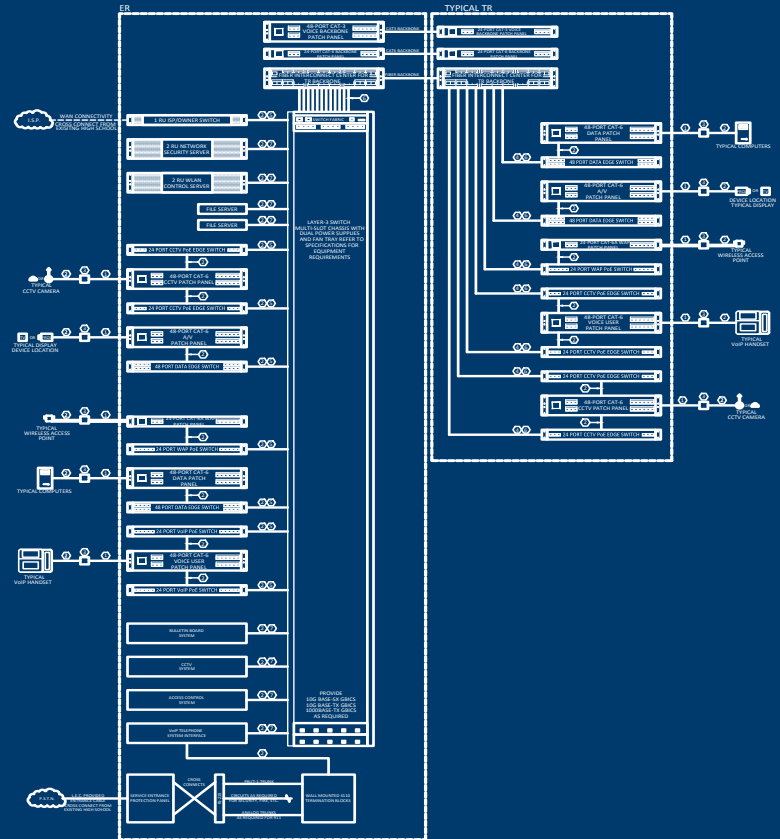

Pepco
Professional Electric
Products Company

pepconet.com

Follow us on:  

Data/Communications Division

Pepco offers a diverse selection of leading manufacturer's Data/Communications products, including a full-line of premise infrastructure supplies. Our team of skilled professionals will coordinate voice, data, audio, and video systems for any residential, commercial, industrial, institutional, or utility application.

Pepco provides the unique capability of packaging all of your traditional communication solutions while complimenting them with CATV, CCTV, and distributed audio and visual systems.

Pepco's expert staff can assist with design and take-off of multi-faceted communication and data center power solutions while adding advanced material management services.