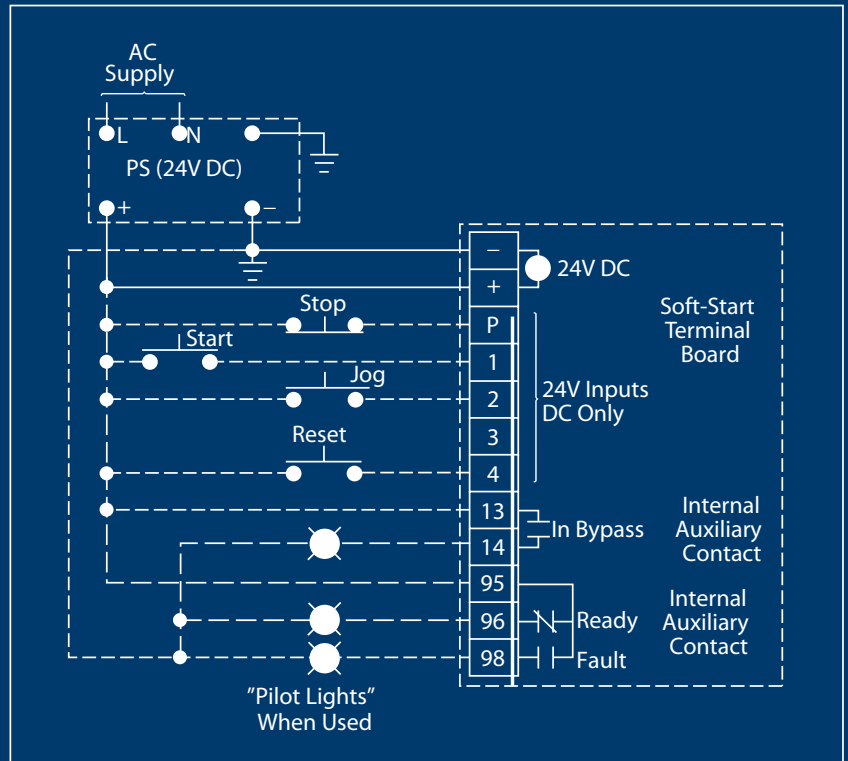

Pepco has over 200,000 square feet of warehouse space and 18,000 SKU's in stock for next day servicing of your OEM and MRO product requirements.

Our seasoned professionals will work with your team to streamline and improve your procurement process, material management, and scheduling, as well as provide technical and engineering support to help reduce total cost of ownership.