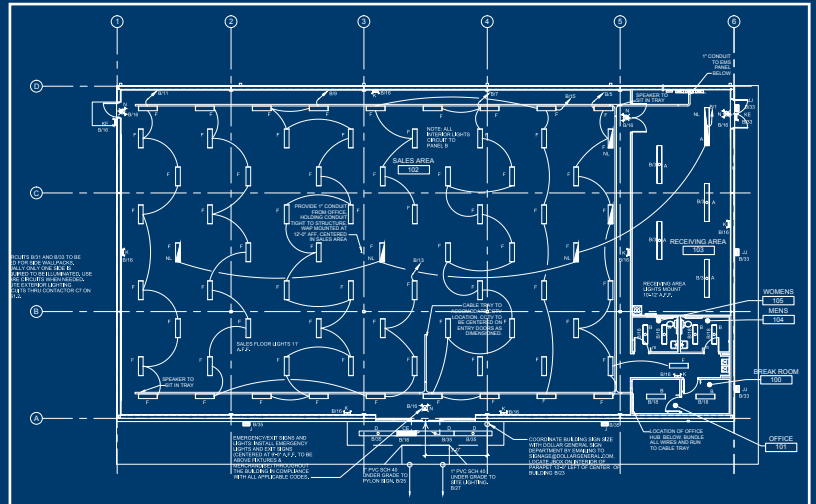

Pepco's manufacturing partners facilitate the development, review, and critique of lighting layouts and electrical drawings, while providing specifications and detailed product data sheets to assist in lighting design solutions.