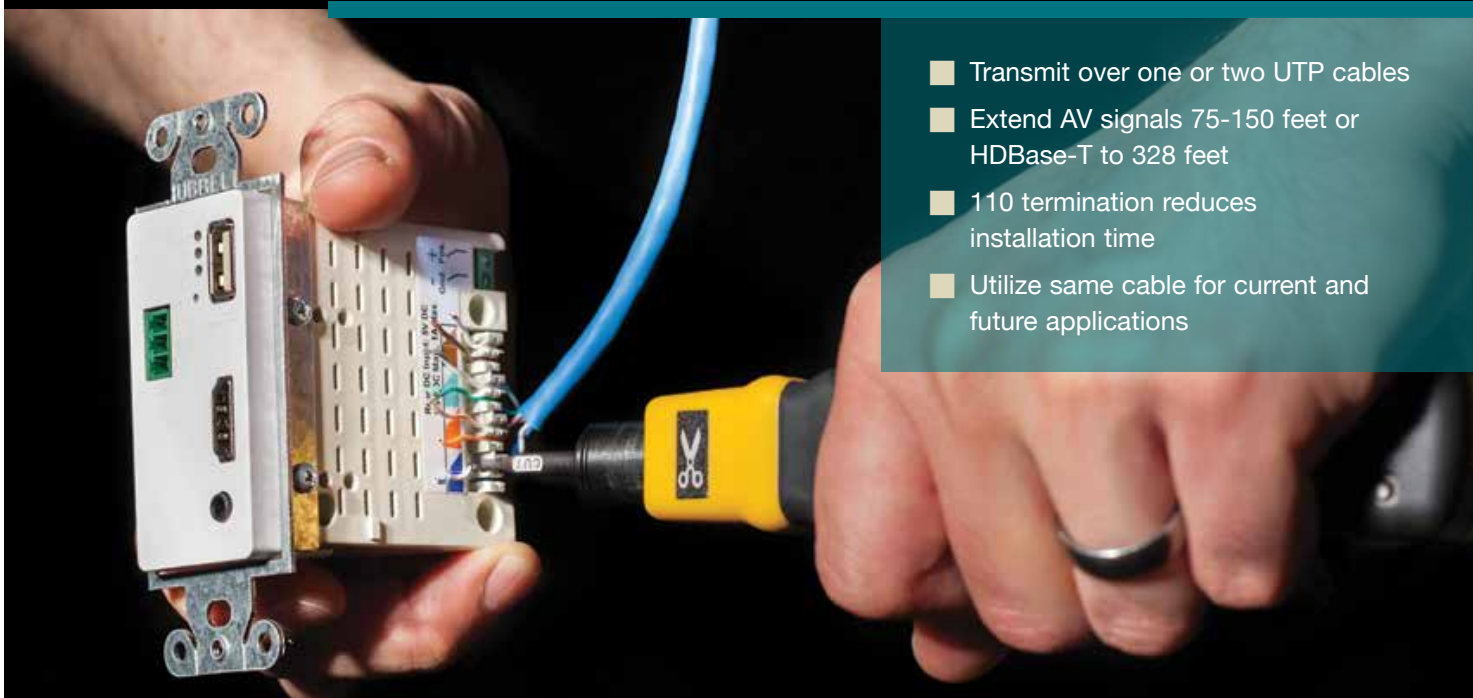

AV 110 Everywhere™

HUBBELL®
Premise Wiring

AV connections over UTP cabling

- Transmit over one or two UTP cables
- Extend AV signals 75-150 feet or HDBase-T to 328 feet
- 110 termination reduces installation time
- Utilize same cable for current and future applications

Tamper-Resistant Receptacle with 5V DC Power Output

Description	Color	Catalog Number
USB charger TR receptacle, (1) USB port 3A, 5V DC output, 15A, 125V AC decorator duplex	Black	AVPS15BK
	Ivory	AVPS15EI
	Gray	AVPS15GY
	Office White	AVPS15OW
	White	AVPS15W