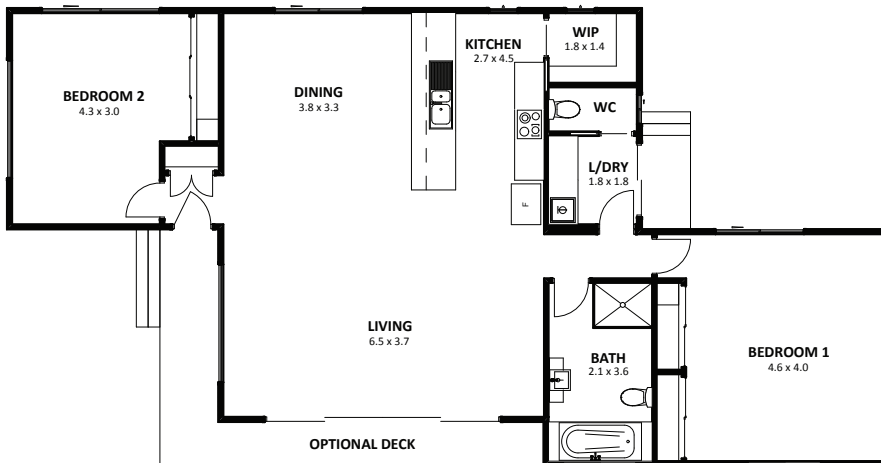

## Hampton 14

3

1

2

Dimensions: 20.8 x 9.3  
Area m<sup>2</sup>: 131.6

# Hampton 12

Dimensions: 17.9 x 9.3  
Area m<sup>2</sup>: 88.8

# Hampton 16

Dimensions: 24.9 x 9.3  
Area m<sup>2</sup>: 150.0

# Hampton 19

Dimensions: 30.3 x 9.3  
Area m<sup>2</sup>: 175.7