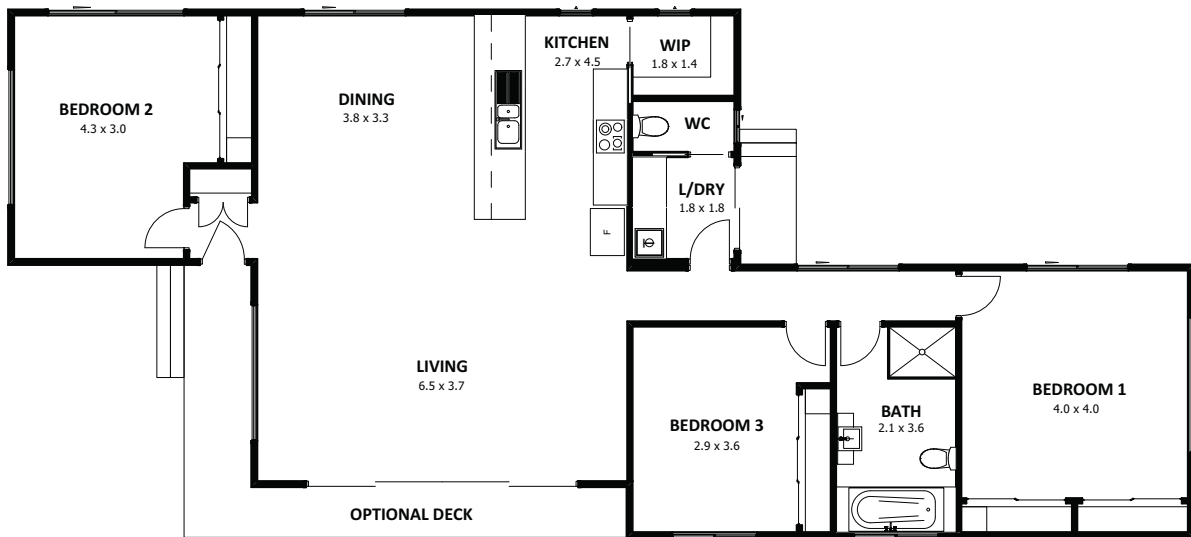

## Hampton 14

3

1

2

Dimensions: 20.8 x 9.3  
Area m<sup>2</sup>: 131.6

# Hampton 12

Dimensions: 17.9 x 9.3  
Area m<sup>2</sup>: 88.8

# Hampton 16

Dimensions: 24.9 x 9.3  
Area m<sup>2</sup>: 150.0

# Hampton 19

Dimensions: 30.3 x 9.3  
Area m<sup>2</sup>: 175.7