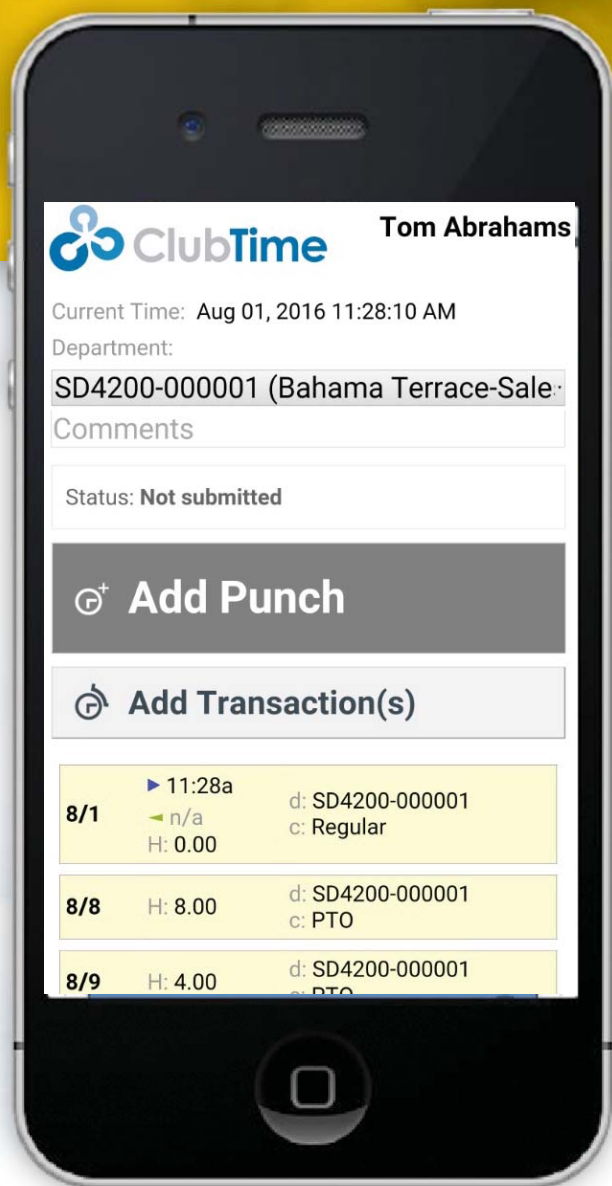

MOBILE

State of the art
mobile timekeeping
with GPS location
tracking for validation

MOBILE

State of the art mobile timekeeping with GPS location tracking for validation

Features

- Confirm your employees' location when they punch, transfer, etc.
- Android, Blackberry*, iPhone, Windows7 Mobile
- Show employee transactions on your map, and on employee time cards, in real-time
- Allow multiple users per device
- User-defined location radius for GPS transactions

- Clock In/Out
- Transfer
- Submit leave requests
- View benefit balances
- Geo reference punches
- Cross-platform functionality

CONTACT US TODAY TO FIND OUT MORE! (877) 729-4258 www.clubpayroll.com

About CLUBTIME