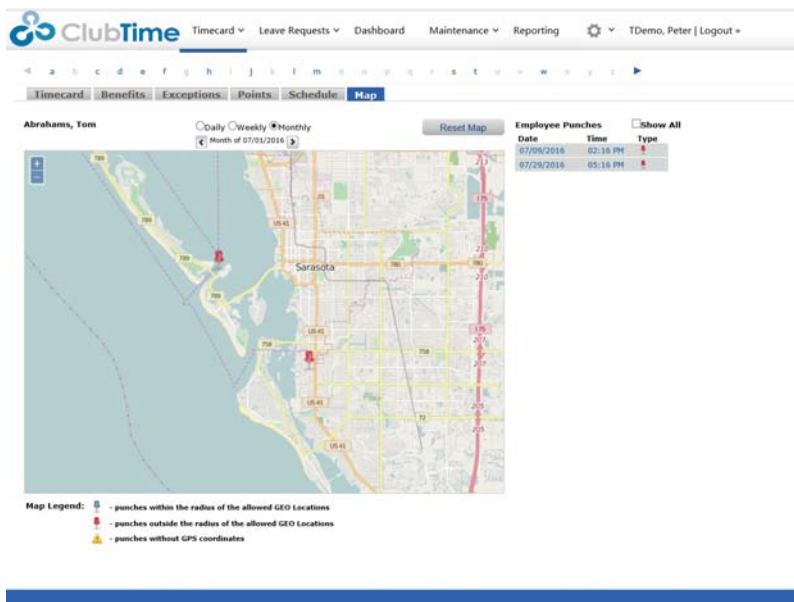

MOBILE

State of the art
mobile timekeeping
with GPS location
tracking for validation

MOBILE

State of the art mobile timekeeping with GPS location tracking for validation

Features

- Confirm your employees' location when they punch, transfer, etc.
- Android, Blackberry*, iPhone, Windows7 Mobile
- Show employee transactions on your map, and on employee time cards, in real-time
- Allow multiple users per device
- User-defined location radius for GPS transactions