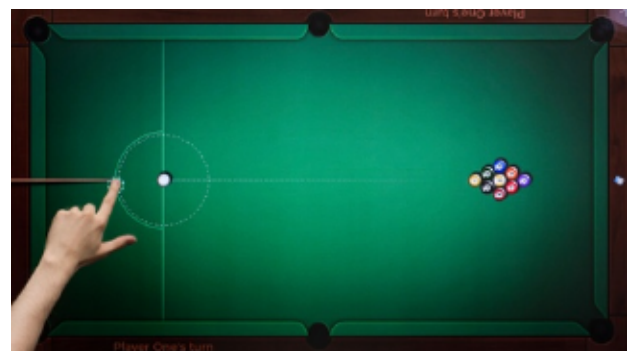

Aliens

Defend your planet against rampaging alien forces.

Wong

Fun multi-user twist to the classic arcade game.

Zong

Zong is a fun twist on Wong with the addition of obstacles, zones and pickups, as well as a 3/4 player option.

Warp

Warp is a fun single and multi-player game, that is about dodging enemies and outplaying your opponents.

Labyrinth

Guide your disc from the start to the finish and compete for the best time.

Couronne

Play a classic game of Couronne with your friends. Sink all the discs of your colour.

Pool

Pool is the classic game almost everybody is familiar with.

There are three modes to play: **Snooker**, **8-ball** and **9-ball**, each with their own set of rules.

Pinball

Pinball is any arcade gamers dream. Score as many points as possible. Hit the different targets with the ball using the two flippers in the bottom.

Pinball looks even more gorgeous in portrait mode, which can be activated in the Configurator.