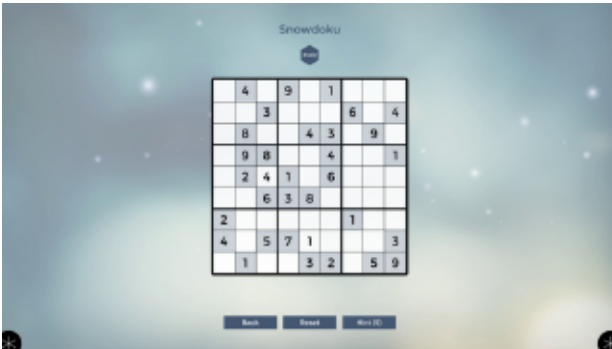

Airhockey

Fast-paced entertaining arcade game.

Tap

Test your reflexes by tapping the buttons as fast as you can.

Piano

Play and record your own compositions.

Drums

Rock the drum kit to create your own sounds.