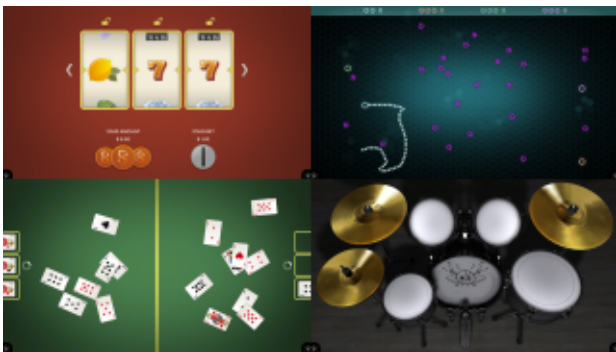

Zones

Divide your interactive display into sections to leverage its multi-user collaborative capabilities.