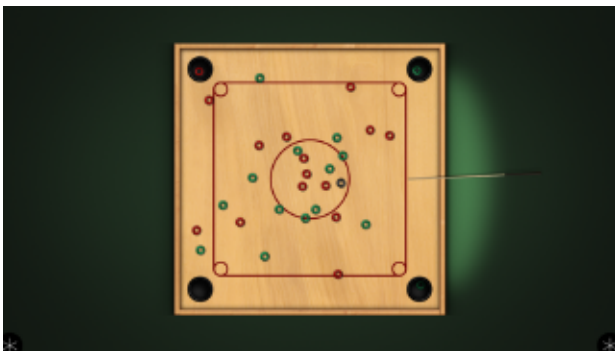

Aliens

Defend your planet against rampaging alien forces.

Wong

Fun multi-user twist to the classic arcade game.

Zong

Zong is a fun twist on Wong with the addition of obstacles, zones and pickups, as well as a 3/4 player option.

Warp

Warp is a fun single and multi-player game, that is about dodging enemies and outplaying your opponents.

Labyrinth

Guide your disc from the start to the finish and compete for the best time.

Couronne