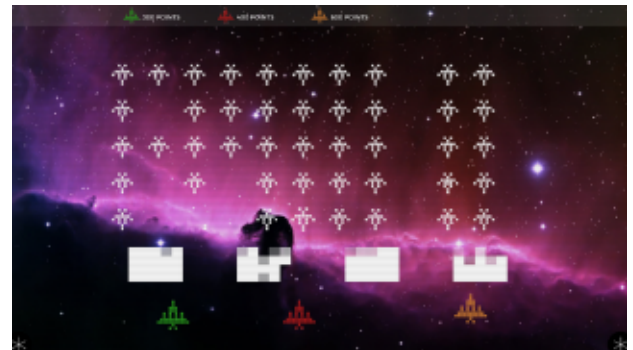

Cards

Play a friend and chase the highest card combination in this fun casino game.

FX

Create amazing visualizations at your fingertips, making interactive surfaces come alive in restaurants, nightclubs, hotels or other public areas.

Aliens

Defend your planet against rampaging alien forces.

Wong

Fun multi-user twist to the classic arcade game.

Zong

Zong is a fun twist on Wong with the addition of obstacles, zones and pickups, as well as a 3/4 player option.