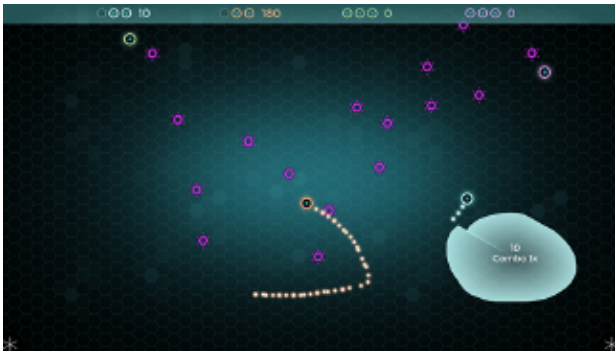

Aliens

Defend your planet against rampaging alien forces.

Wong

Fun multi-user twist to the classic arcade game.

Zong

Zong is a fun twist on Wong with the addition of obstacles, zones and pickups, as well as a 3/4 player option.

Warp

Warp is a fun single and multi-player game, that is about dodging enemies and outplaying your opponents.

Labyrinth

Guide your disc from the start to the finish and compete for the best time.

Couronne