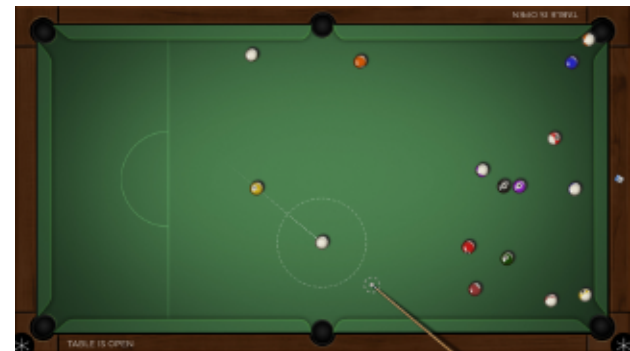

Aliens

Defend your planet against rampaging alien forces.

Wong

Fun multi-user twist to the classic arcade game.

Zong

Zong is a fun twist on Wong with the addition of obstacles, zones and pickups, as well as a 3/4 player option.

Warp

Warp is a fun single and multi-player game, that is about dodging enemies and outplaying your opponents.

Labyrinth

Guide your disc from the start to the finish and compete for the best time.

Couronne

Play a classic game of Couronne with your friends. Sink all the discs of your colour.

Pool

Pool is the classic game almost everybody is familiar with.

There are three modes to play: **Snooker**, **8-ball** and **9-ball**, each with their own set of rules.

Pinball

Pinball is any arcade gamers dream. Score as many points as possible. Hit the different targets with the ball using the two flippers in the bottom.

Pinball looks even more gorgeous in portrait mode, which can be activated in the Configurator.