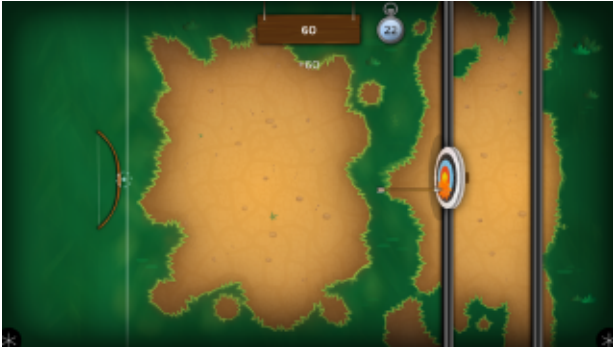

Play a classic game of Couronne with your friends. Sink all the discs of your colour.

Pool

Pool is the classic game almost everybody is familiar with.

There are three modes to play: **Snooker**, **8-ball** and **9-ball**, each with their own set of rules.