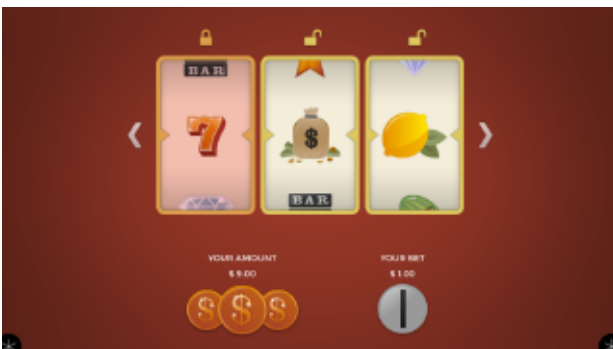

Bullseye

Bullseye is a shooting game. The player shoots at moving targets to score as many points as possible before the time runs out.

You can also play **Bullseye** against a friend/second player. In this mode, you use a slingshot with a pebble instead of a bow and arrow.

Pinball

Pinball is any arcade gamers dream. Score as many points as possible. Hit the different targets with the ball using the two flippers in the bottom.

Pinball looks even more gorgeous in portrait mode, which can be activated in the Configurator.