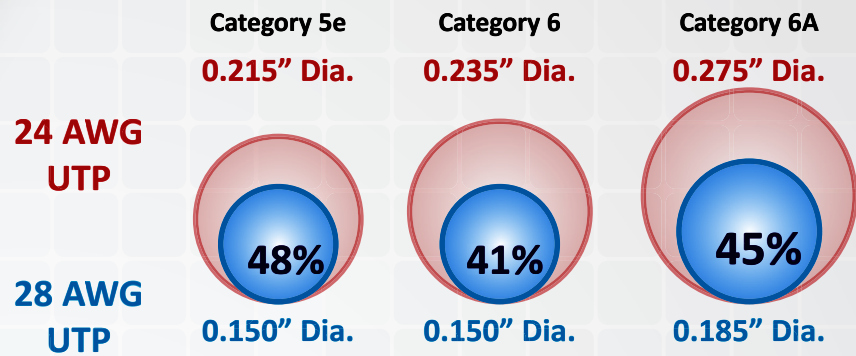

See the **big** difference small can make!

**28-AWG –
Half the Size,
Same Performance**

28-AWG cords are less than half the size!

Calculations are based on the area filled by the cords

**28-AWG –
Management
Made Easy**

Bundle of 28-AWG cords fits easily

Bundle of (24)
Category 6 Patch Cords

**28-AWG –
Fitting More in
the Same Space**

Fit 146% more cords

Number of
Category 6 Patch Cords (shown)

**28-AWG –
The Space
Advantage**