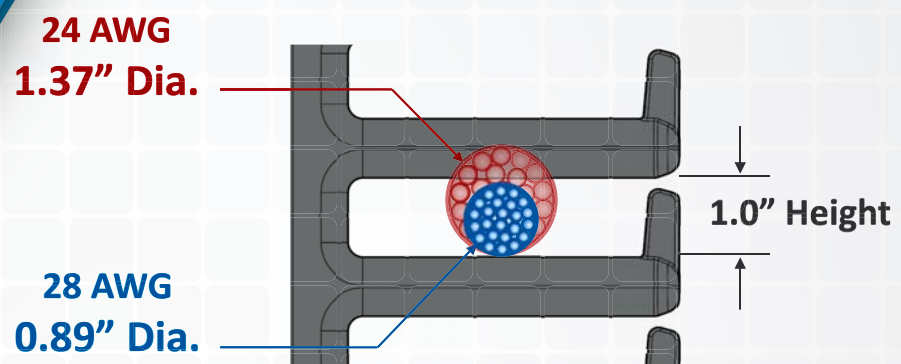

See the **big** difference small can make!

**28-AWG –
Half the Size,
Same Performance**

28-AWG cords are less than half the size!

Calculations are based on the area filled by the cords

**28-AWG –
Management
Made Easy**

Bundle of 28-AWG cords fits easily

Bundle of (24)
Category 6 Patch Cords

**28-AWG –
Fitting More in
the Same Space**

Fit 146% more cords

Number of
Category 6 Patch Cords (shown)

**28-AWG –
The Space
Advantage**