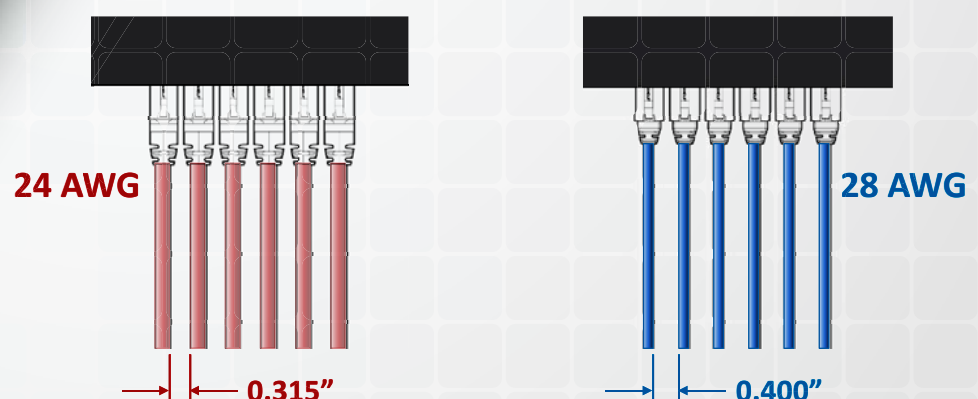

**28-AWG –
The Space
Advantage**

27% more open space

Category 6 Patch Cords
in Switch (shown)

Click **HERE** to see how Panduit can help you save space in your telecommunications room!