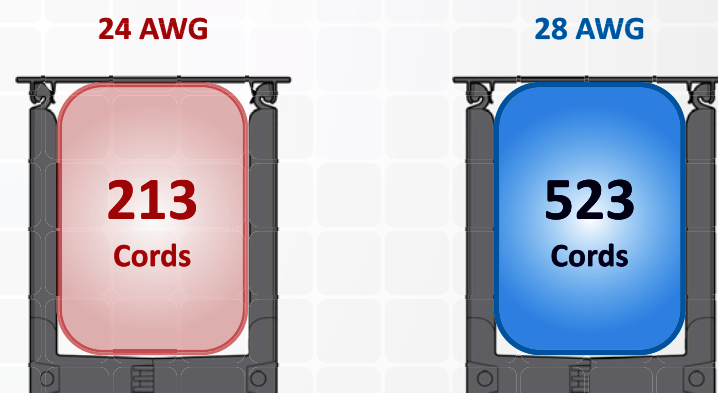

See the **big** difference small can make!

**28-AWG –
Half the Size,
Same Performance**

28-AWG cords are less than half the size!

Calculations are based on the area filled by the cords

**28-AWG –
Management
Made Easy**

Bundle of 28-AWG cords fits easily

Bundle of (24)
Category 6 Patch Cords

**28-AWG –
Fitting More in
the Same Space**

Fit 146% more cords

Number of
Category 6 Patch Cords (shown)

**28-AWG –
The Space
Advantage**