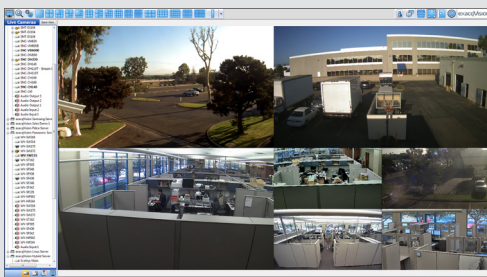

exacqVision A-Series Proven, Versatile IP Network Video Recorders

• Proven Performance

- Continuously record up to 550 Mbps of video for high concentration of high definition analog and IP cameras
- Stream up to 1,800 frames/second of live/recorded video to local/web/mobile clients
- Stream live/recorded video up to 100 simultaneous PC clients
- Optional quad NICs for fastest archiving or mass client performance