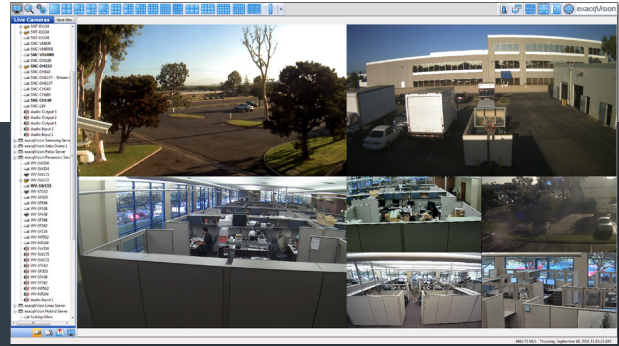

exacqVision A-Series Proven, Versatile IP Network Video Recorders

• Proven Performance

- Continuously record up to 550 Mbps of video for high concentration of high definition analog and IP cameras
- Stream up to 1,800 frames/second of live/recorded video to local/web/mobile clients
- Stream live/recorded video up to 100 simultaneous PC clients
- Optional quad NICs for fastest archiving or mass client performance

• Capacity for Mainstream Recording

- Record up to 64 IP cameras per video server
- Includes 4 IP camera licenses
- Store up to 32TB of video
- Expandable to over 1.6PB with S-Series networked storage
- Compatible with thousands of IP camera models