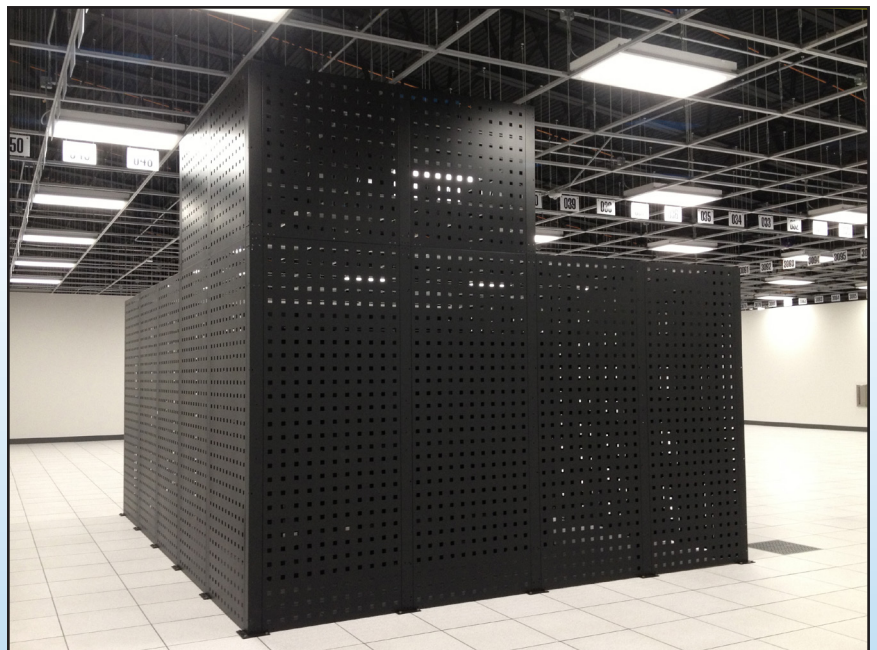

product spotlight

DATA CENTER PRIVACY SYSTEM

In order to achieve an additional layer of security in data centers — especially co-location facilities—“cages” are being constructed. Developed in response to this growing demand, Great Lakes’ Data Center Privacy System features:

- Panels with 1.25" x 1.25" square hole pattern to create a private, contained area (which can often provide insurance benefits)
- Within co-lo facilities, panels help reduce hot air recirculation from one enclosure/one customer to the next
- Solid panels available to completely eliminate visibility within an area
- All System components (beams, bolts, and additional hardware) can only be accessed from within the contained area, preventing potential tampering
- Panels available in 8', 9.5', and 14' sections; designs are engineered and ready to be produce*
- Custom sizes can be built to specific widths and heights to accommodate data center layout and building infrastructure
- In addition to Great Lakes standard Data Center Privacy System, custom systems can be created based on customer requirements

* 8, 9.5 and 14' panels and related hardware are already engineered, but will still require a lead time; please call 1.866.TRY.GLCC for details

Custom Data center Privacy System based on customer requests; features a steel frame with rigid mesh