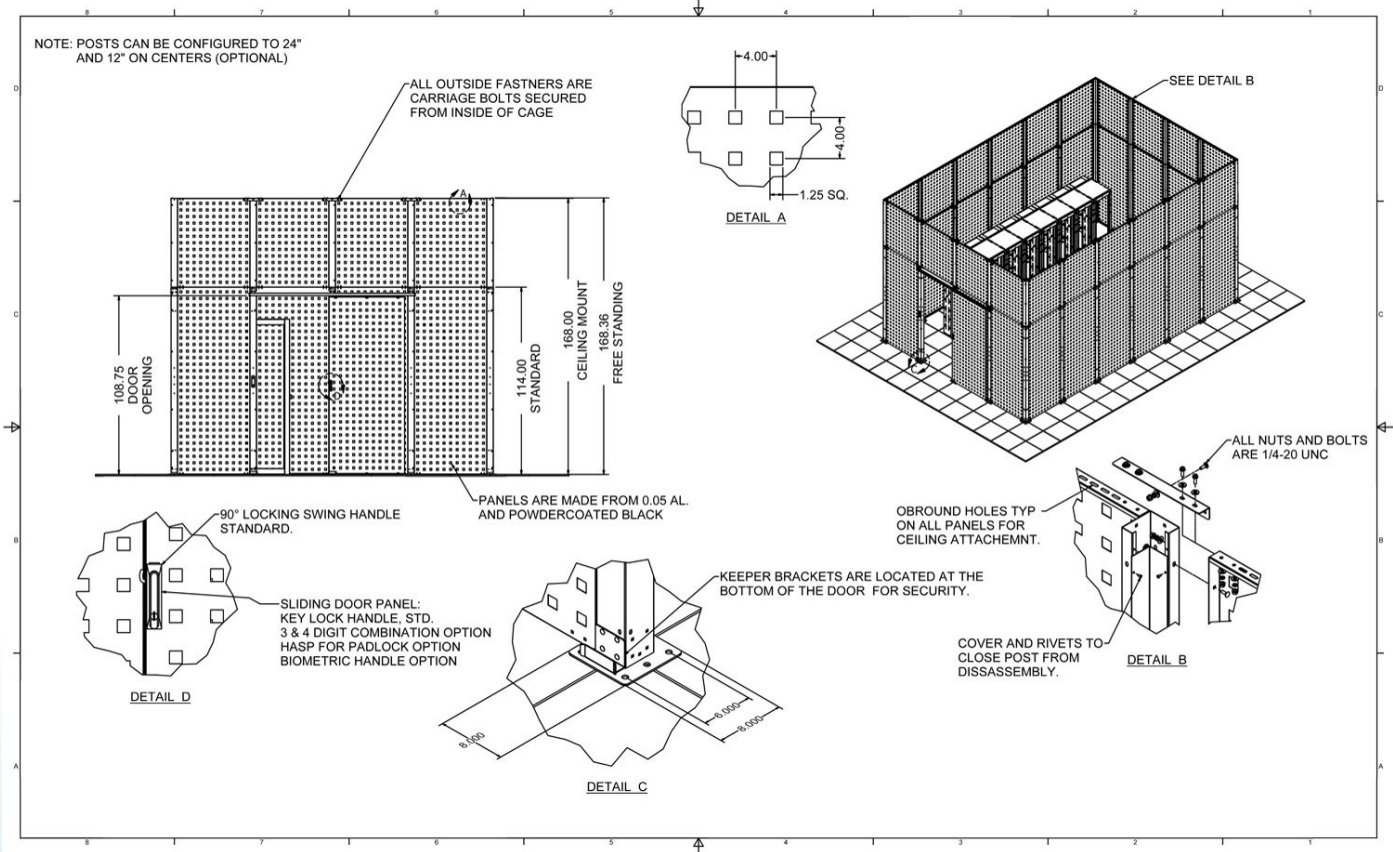

product spotlight

DATA CENTER PRIVACY SYSTEM

In order to achieve an additional layer of security in data centers — especially co-location facilities—“cages” are being constructed. Developed in response to this growing demand, Great Lakes’ Data Center Privacy System features:

- Panels with 1.25" x 1.25" square hole pattern to create a private, contained area (which can often provide insurance benefits)
- Within co-lo facilities, panels help reduce hot air recirculation from one enclosure/one customer to the next
- Solid panels available to completely eliminate visibility within an area
- All System components (beams, bolts, and additional hardware) can only be accessed from within the contained area, preventing potential tampering
- Panels available in 8', 9.5', and 14' sections; designs are engineered and ready to be produce*
- Custom sizes can be built to specific widths and heights to accommodate data center layout and building infrastructure
- In addition to Great Lakes standard Data Center Privacy System, custom systems can be created based on customer requirements

* 8, 9.5 and 14' panels and related hardware are already engineered, but will still require a lead time; please call 1.866.TRY.GLCC for details

Custom Data center Privacy System based on customer requests; features a steel frame with rigid mesh