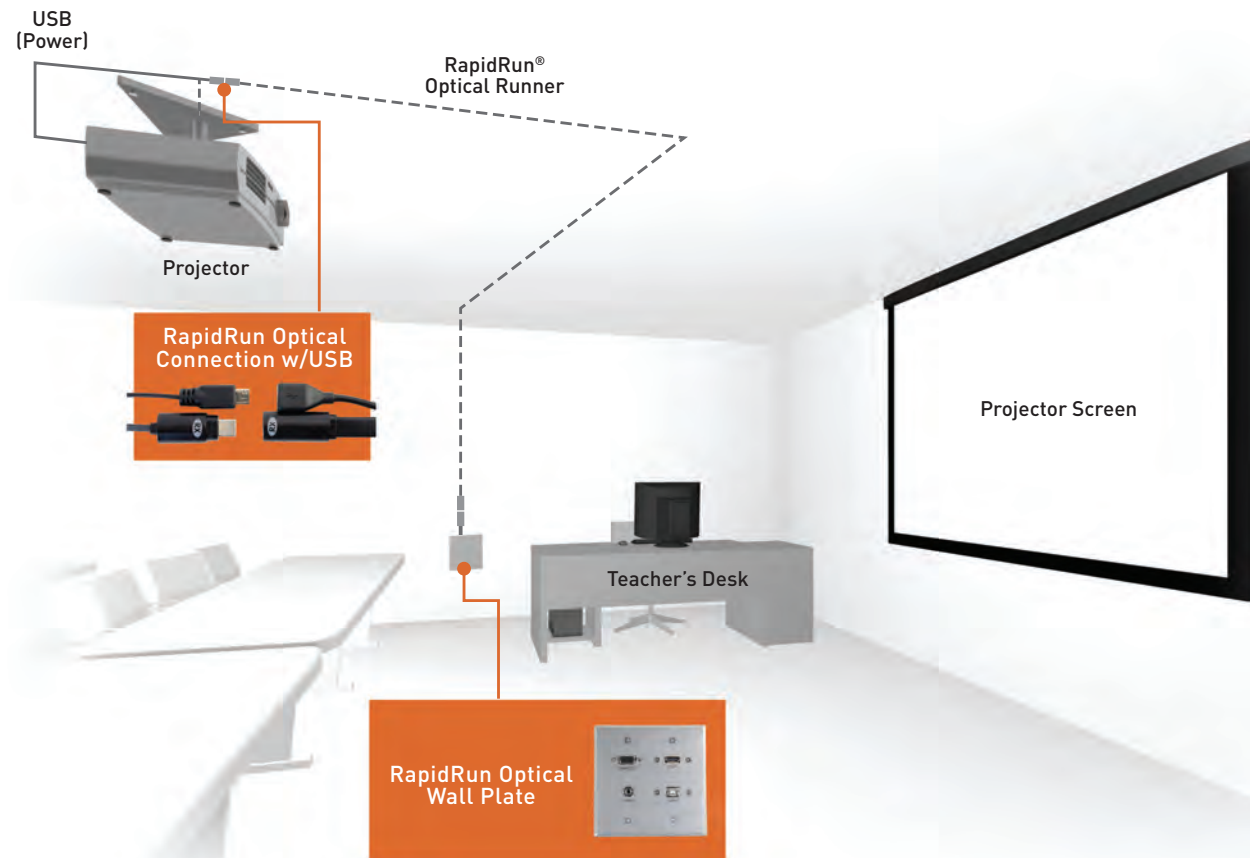

APPLICATIONS FOR **RAPIDRUN** OPTICAL CLASSROOM SOLUTION