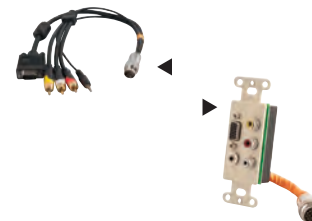

HOW RAPIDRUN WORKS >

RapidRun® is a three-part (one runner, two break-aways), modular cabling solution that starts with a single runner cable that runs through walls, ceilings, and fixtures.

The runners are available in CMG and plenum rated versions, and support multiple signal types such as VGA, Composite Video, 3.5mm Stereo Audio, RCA Stereo Audio, DVI, and HDMI®—with future plans of supporting DisplayPort.

Each end of the runner cable is terminated with the appropriate flying lead or wall plate to connect to the system's source and display devices. Many configuration options are available to meet the needs of virtually any PC or audio/video application.

THE 2-STEP RAPIDRUN SYSTEM

1. Choose a Runner

Multi-Format

Optical

2. Choose 2 Break-Aways (Wall Plate/Flying Lead)

Wall Plate

Flying Lead

Flying Lead with a Wall Plate