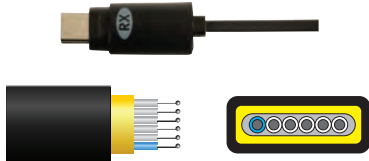

HOW RAPIDRUN WORKS >

RapidRun® is a three-part (one runner, two break-aways), modular cabling solution that starts with a single runner cable that runs through walls, ceilings, and fixtures.

The runners are available in CMG and plenum rated versions, and support multiple signal types such as VGA, Composite Video, 3.5mm Stereo Audio, RCA Stereo Audio, DVI, and HDMI®—with future plans of supporting DisplayPort.

Each end of the runner cable is terminated with the appropriate flying lead or wall plate to connect to the system's source and display devices. Many configuration options are available to meet the needs of virtually any PC or audio/video application.

THE 2-STEP RAPIDRUN SYSTEM

1. Choose a Runner

Optical

2. Choose 2 Break-Aways (Wall Plate/Flying Lead)