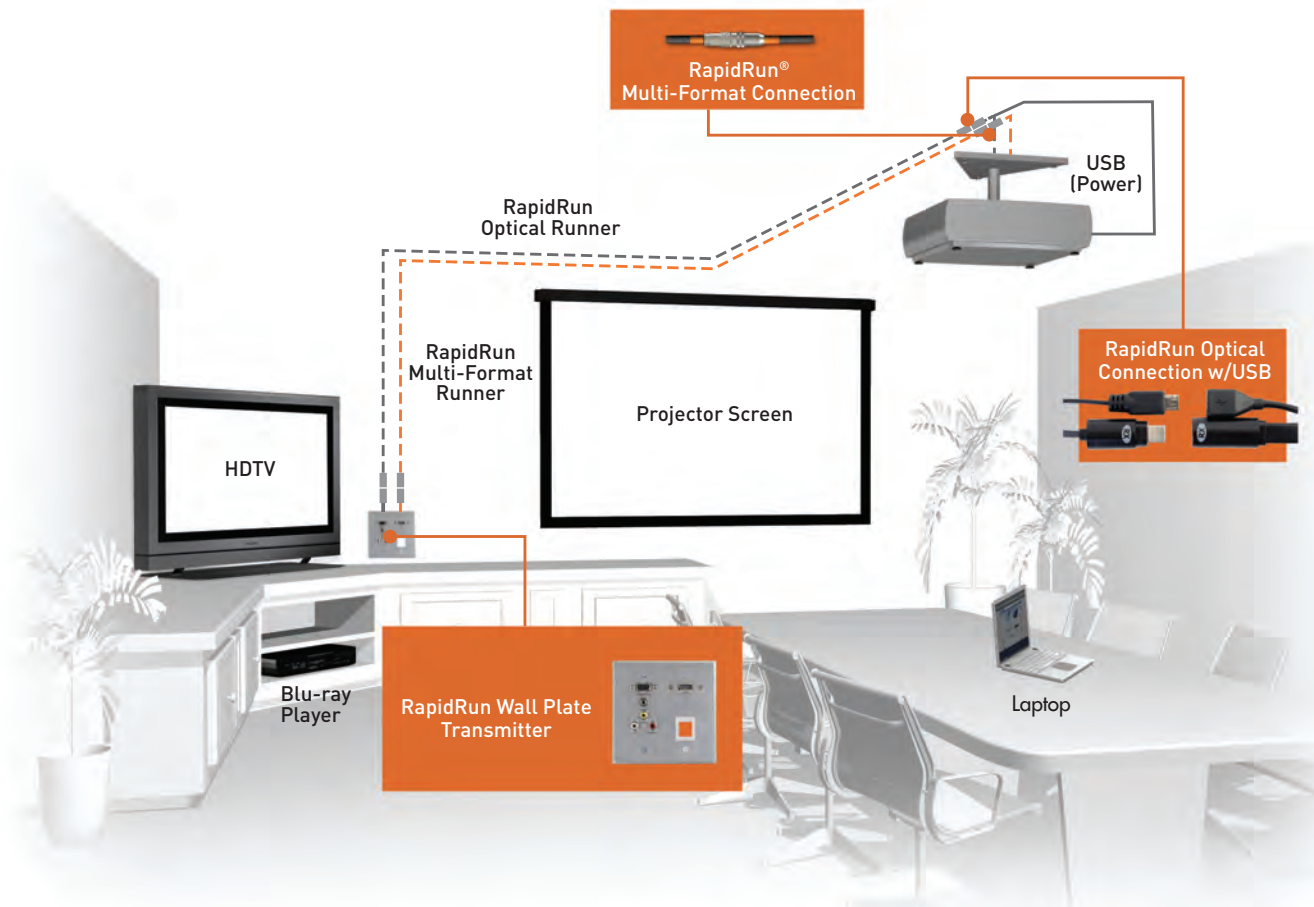

RapidRun saves you time and money when installing the infrastructure to support your projector system, interactive whiteboard, digital signage system, or audio/video system.

The simple, color-coded runners, wall plates, and flying leads require no tools, splicing, or soldering—making termination a breeze. Just connect and

HOW RAPIDRUN WORKS >

RapidRun® is a three-part (one runner, two break-aways), modular cabling solution that starts with a single runner cable that runs through walls, ceilings, and fixtures.

The runners are available in CMG and plenum rated versions, and support multiple signal types such as VGA, Composite Video, 3.5mm Stereo Audio, RCA Stereo Audio, DVI, and HDMI®—with future plans of supporting DisplayPort.

Each end of the runner cable is terminated with the appropriate flying lead or wall plate to connect to the system's source and display devices. Many configuration options are available to meet the needs of virtually any PC or audio/video application.

APPLICATIONS FOR **RAPIDRUN** OPTICAL/MULTI-FORMAT CONFERENCE ROOM SOLUTION

RAPIDRUN MULTI-FORMAT RUNNER CABLES

Use with a RapidRun® Optical Runner for any display requiring an HDMI® connection for audio/video.