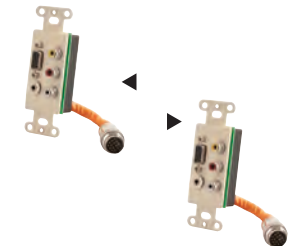

Wall Plate with a Wall Plate