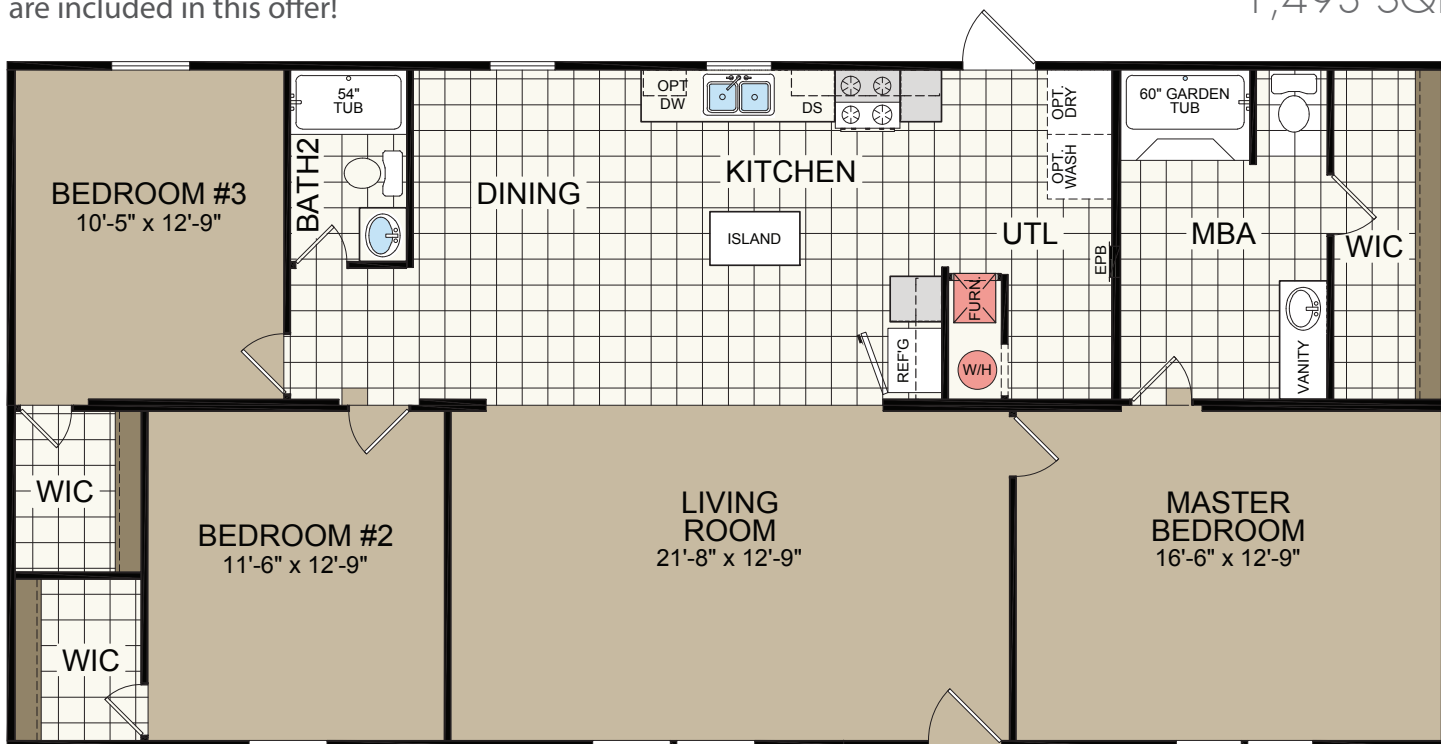

**RM2856A
THE BERETTA**

TITAN
FACTORY DIRECT

**LIMITED
SUPPLY**

Walk into the Beretta double wide and discover its wide-open floor space with 3 bedrooms, 2 bathrooms and 1,493 sqft. Designed with your family in mind, this home was built to last a lifetime. Be at ease with your home's heavy duty, custom built frame and sturdy construction. Standard brand-name kitchen appliances, 25-yr plumbing warranty and 25-yr shingle warranty are included in this offer!

STARTING AT
\$*49,900

3 BEDROOM, 2 BATHROOM
1,493 SQFT

*Some Home Images Contain Additional Upgrades Not Included In Base Price. Advertised pricing does not include delivery, set-up, A/C or option/upgrades. Special online pricing is subject to change at any time without notice. All special offers are only valid on your first visit and are not valid and cannot be combined with any other offers or specials. Price does not include closing costs (if any), Lender points, insurance, tax, or title fees. Some restrictions may apply, see your local store for details. RBI36609